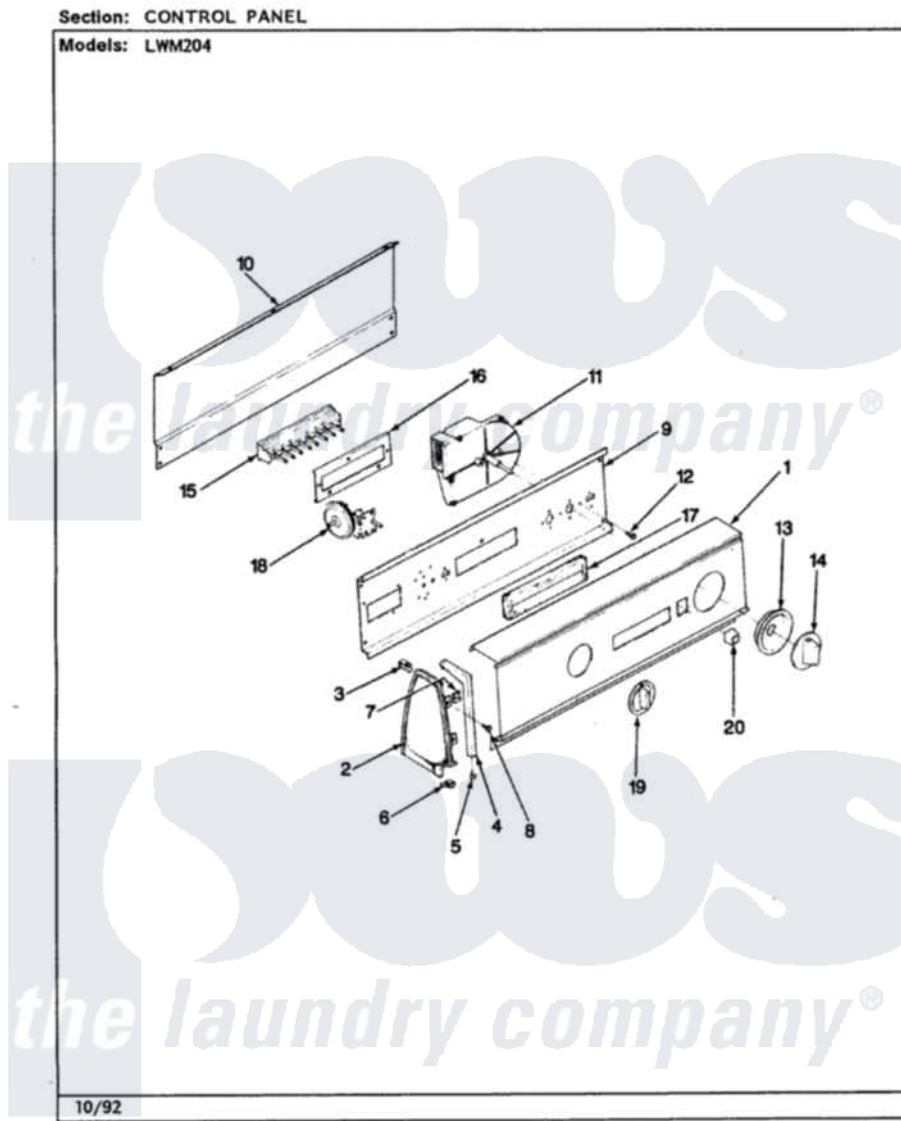

Norge LWM204W 08 - CONTROL PANEL (REV. G-L)

Norge Residential Norge LWM204W Washer Parts Parts Diagram 08 - CONTROL PANEL (REV. G-L)
Click on the part number to view part

Item	Original Part Number	Replaced By	Status	Part Description
1	25-7649	910187		Screw
"	25-7702			Speedclip, End Cap To Control Panel
"	35-2177		Not Available	CONTROL PANEL
2	35-2488	21001452		Cap- End
"	35-2487	21001451		Cap- End
3	25-7852			Speedclip, Rr Shld To End Cap
"	25-7435	33002917		Screw, No.10-16
4	53-0278		Not Available	TRIM, END CAP (LT)
"	53-0277		Not Available	TRIM, END CAP (RT)
5	25-7760			Screw
6	34-9487		Not Available	PLATE, REINFORCEMENT
"	25-7851			Speedclip, End Cap To Top
"	25-7697	25-2219		Screw
7	25-7702			Speedclip, End Cap To Control Panel

8	25-3092	90767	Screw, 8A X 3/8 HeX Washer Head Tapping
9	53-1677	Not Available	CONTROL SHIELD
10	25-7583	Not Available	PLASTIC NUT
"	25-3457		Screw, Sems
"	25-3092	90767	Screw, 8A X 3/8 HeX Washer Head Tapping
"	35-2688	21001460	Shield, Rear
11	35-2211	Not Available	TIMER
12	25-0205	216412	Screw, Bracket To Timer
13	35-2255	21001497	Skirt Ri
14	35-2485	12500058	Knob Ski
15	35-2197		Switch
16	25-3092	90767	Screw, 8A X 3/8 HeX Washer Head Tapping
"	25-3092	90767	Screw, 8A X 3/8 HeX Washer Head Tapping
"	33-6620	Not Available	BRACKET
17	33-8540	Not Available	SWITCH PAD
18	35-2145	21001554	Switch, Water Level
"	25-3092	90767	Screw, 8A X 3/8 HeX Washer Head Tapping
"	35-3283	21001554	Switch, Water Level
19	35-2186	Not Available	KNOB, SELECTOR
20	35-2575	Not Available	MANUAL, USE & CARE
"	35-2588	Not Available	PUSHBUTTON - BLACK