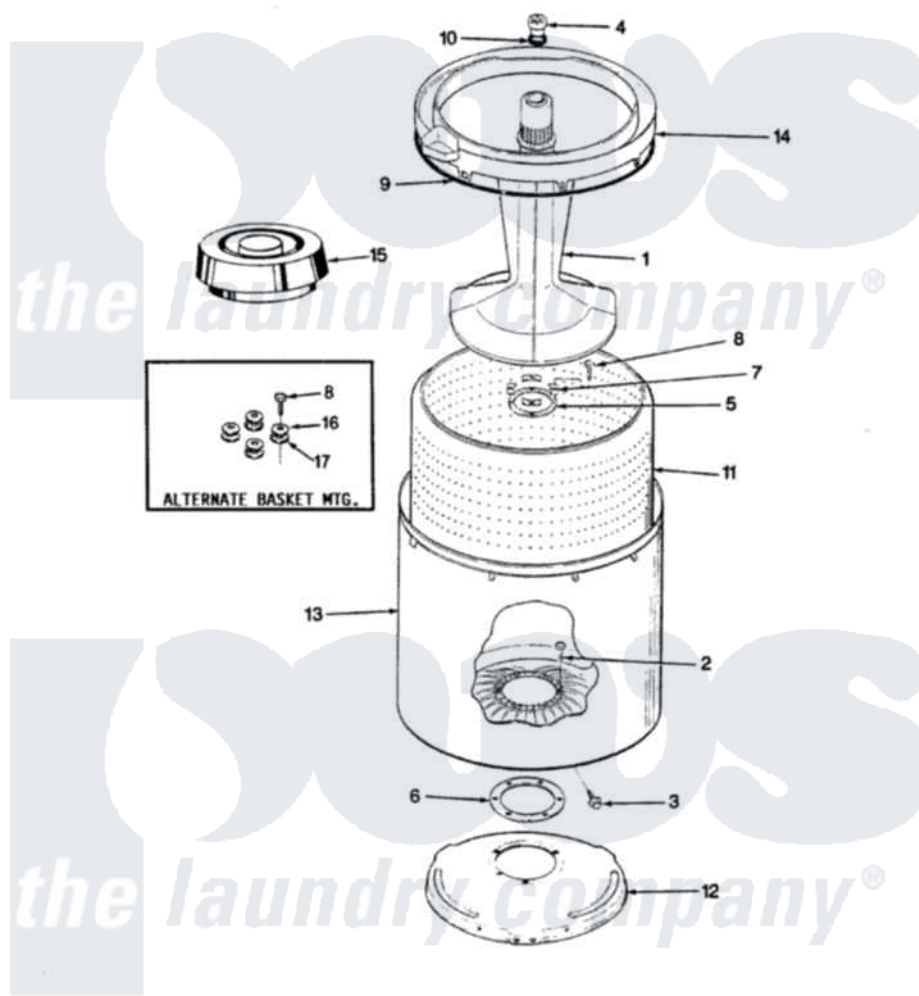

# Norge LWM204W 16 - TUB

SECTION: TUB  
MODEL: LWM204C

Issue Date: 8/90

Norge [Residential Norge LWM204W Washer Parts](#) Parts Diagram 16 - TUB  
Click on the part number to view part

Item	Original Part Number	Replaced By	Status	Part Description
1	35-2456	<a href="#">33-4352</a>		Agitator
2	35-2062	<a href="#">21001063</a>		Screw, Shoulder
3	25-7914	<a href="#">22002933</a>		Screw
4	<a href="#">33-6241</a>			Cap
5	<a href="#">33-8959</a>			Gasket
6	<a href="#">35-2061</a>			Gasket, Tub To Housing
7	33-8799		Not Available	REINF PLATE
8	25-7783	<a href="#">4356852</a>		Screw
9	<a href="#">35-2328</a>			Seal, Tub Top
10	<a href="#">25-7330</a>			Rubber Washer
11	35-2508		Not Available	BASKET WHITE
12	35-2529		Not Available	TUB SUPPORT
13	<a href="#">35-2038</a>			Tub
14	35-2262		Not Available	SHIELD, TUB TOP
"	35-2034		Not Available	TOP, TUB
15	<a href="#">35-2550</a>			Dispenser, Rinse