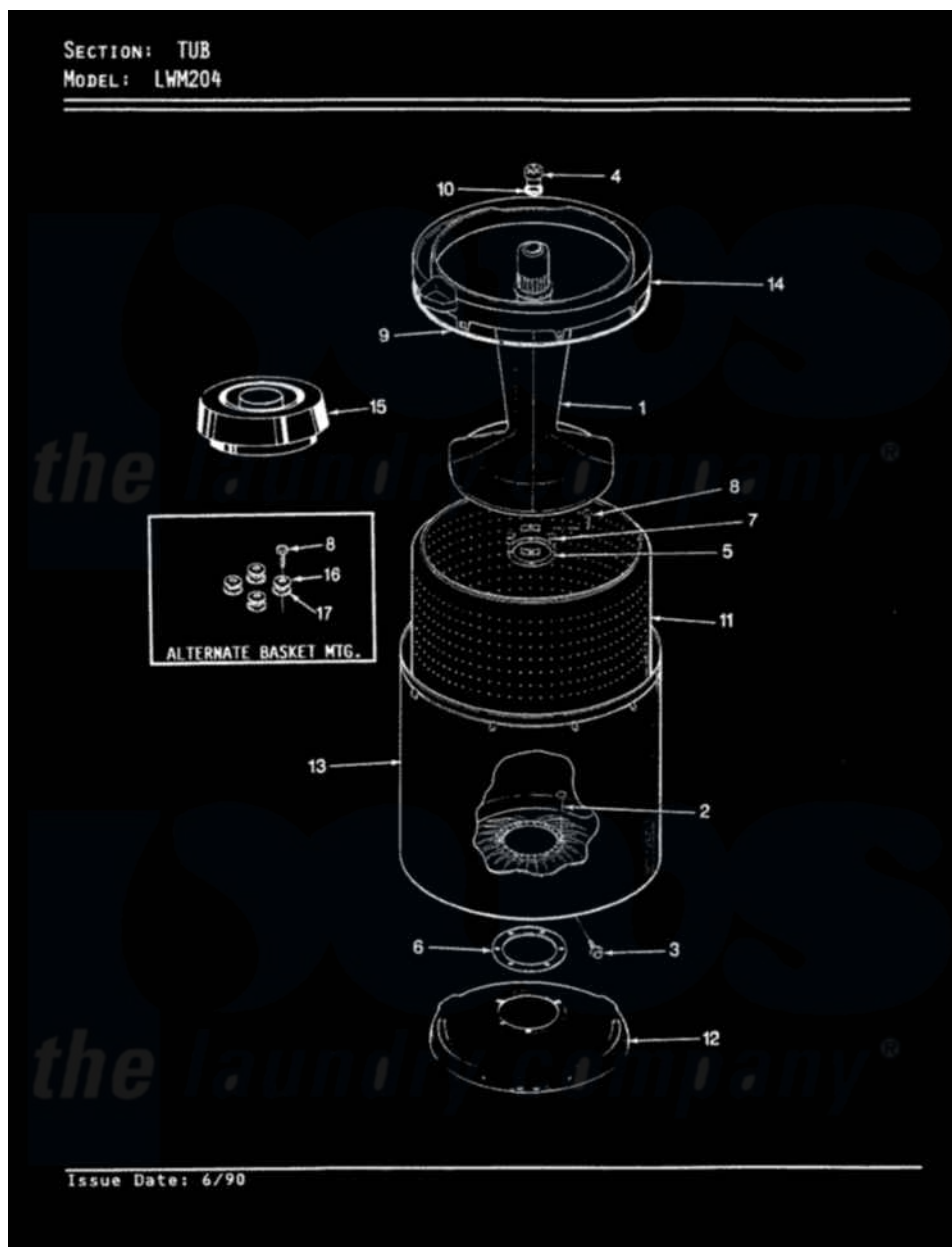

# Norge LWM204W 17 - TUB (REV. A-D)

Norge Residential Norge LWM204W Washer Parts Parts Diagram 17 - TUB (REV. A-D)  
Click on the part number to view part

Item	Original Part Number	Replaced By	Status	Part Description
1	35-2456	<a href="#">33-4352</a>		Agitator
2	35-2062	<a href="#">21001063</a>		Screw, Shoulder
3	25-7914	<a href="#">22002933</a>		Screw
4	<a href="#">33-6241</a>			Cap
5	<a href="#">35-2060</a>			Seal, Tub To Housing
6	<a href="#">35-2061</a>			Gasket, Tub To Housing
7	35-8799		Not Available	REINFORCEMENT PLATE
8	25-7783	<a href="#">4356852</a>		Screw
9	<a href="#">35-2328</a>			Seal, Tub Top
10	<a href="#">25-7330</a>			Rubber Washer
11	35-2508		Not Available	BASKET WHITE
12	35-2529		Not Available	TUB SUPPORT
13	<a href="#">35-2038</a>			Tub
14	35-2262		Not Available	SHIELD, TUB TOP
"	35-2034		Not Available	TOP, TUB
15	33-9827	<a href="#">35-2550</a>		Dispenser, Rinse