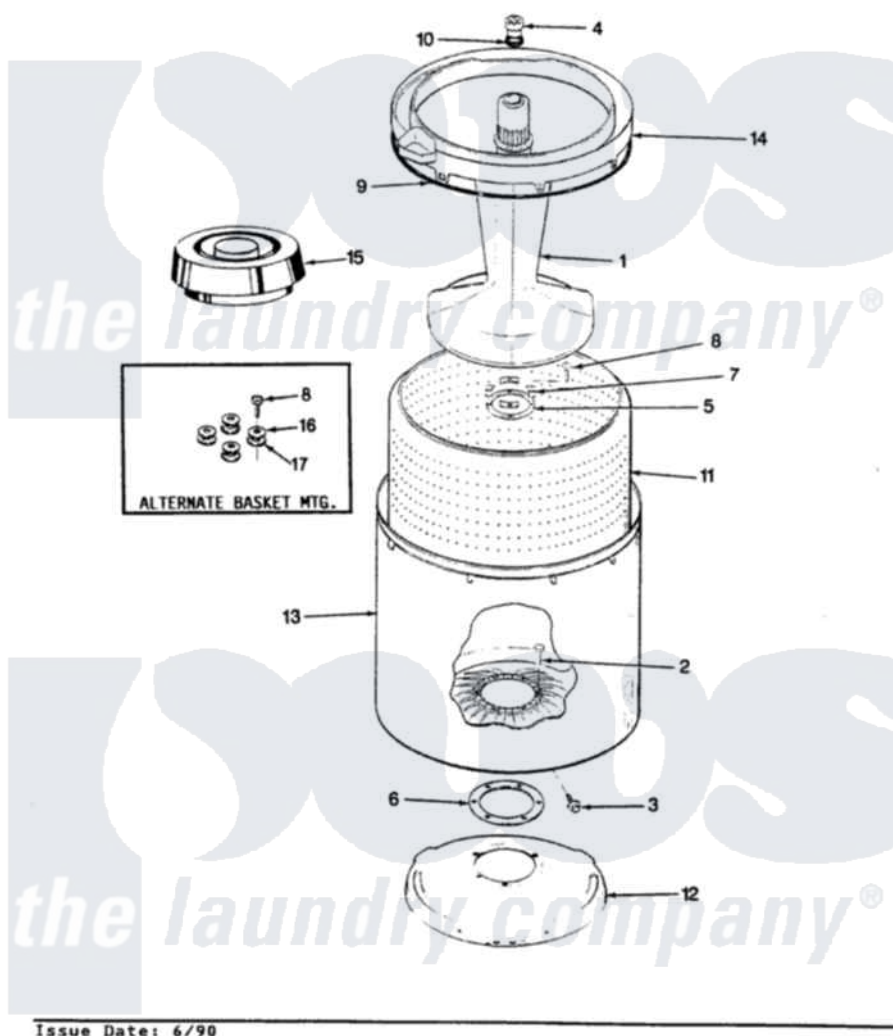

Norge LWM204W 18 - TUB (REV. E-F)

SECTION: TUB
MODEL: LWM204

Issue Date: 6/90

Norge [Residential Norge LWM204W Washer Parts](#) Parts Diagram 18 - TUB (REV. E-F)
Click on the part number to view part

Item	Original Part Number	Replaced By	Status	Part Description
1	35-2456	33-4352		Agitator
2	35-2062	21001063		Screw, Shoulder
3	25-7914	22002933		Screw
4	33-6241			Cap
5	33-8959			Gasket
6	35-2061			Gasket, Tub To Housing
7	35-8799		Not Available	REINFORCEMENT PLATE
8	25-7783	4356852		Screw
9	35-2328			Seal, Tub Top
10	25-7330			Rubber Washer
11	35-2508		Not Available	BASKET WHITE
12	35-2529		Not Available	TUB SUPPORT
13	35-2038			Tub
14	35-2034		Not Available	TOP, TUB
"	35-2262		Not Available	SHIELD, TUB TOP
15	33-9827	35-2550		Dispenser, Rinse