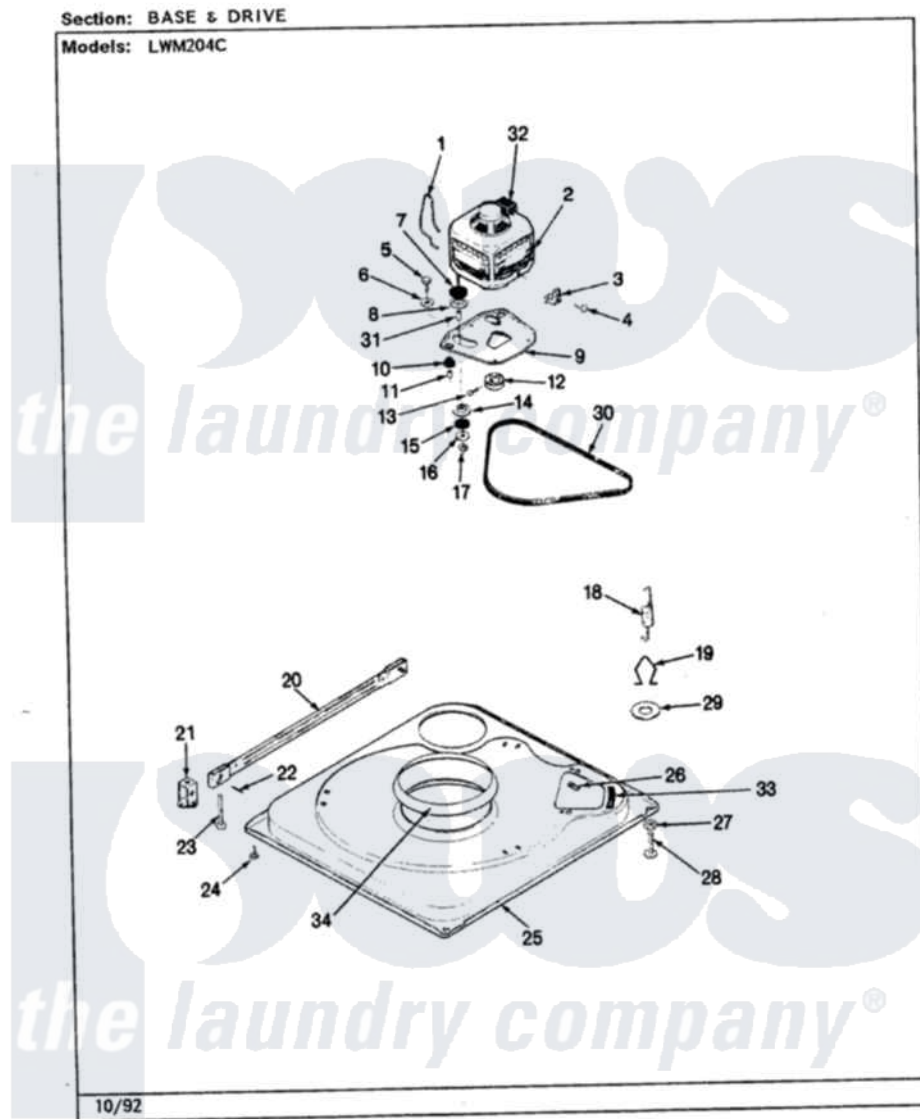

Norge LWM204WC 01 - BASE & DRIVE

Norge Residential Norge LWM204WC Washer Parts Parts Diagram 01 - BASE & DRIVE

Click on the part number to view part

Item	Original Part Number	Replaced By	Status	Part Description
1	35-0235			Spring, Motor Pivot
2	LA-2002		Not Available	MOTOR KIT
"	35-2030		Not Available	MOTOR
3	33-9945			Slide, Foot
4	25-7418	33001178		Back, Tumbler
5	25-7833	21001977		Screw
6	25-7834			Washer, Motor/Base Screw
7	33-9946			Isolator, Motor
8	33-9944	35-3570		Washer, Motor Pivot
9	35-2810	21001783		Plate And Screw Assembly
10	33-9941	35-3646		Isolator, Motor Plate
11	25-7831			Spacer, Mounting
12	35-2124	W10143344		Pulley
13	25-7117			Set Screw
14	33-9943	35-3571		Slide, Motor Pivot
15	33-9967			Washer, Motor Isolator

16	25-7047		Washer, Flat
17	25-7325	Y707702	Locknut
18	35-2681		Not Available SPRING, SUSPENSION
19	35-2976		Not Available HOOK, SUSPENSION SPRING
20	35-2049	21001881	Bar, Stabilizer
21	35-2046		Bracket, Stabilizer
22	35-2052		Pin, Stabilizer
23	35-2050	22004469	Leg And Foot Self Stabalizing
24	25-7828	489483	Screw 10-32 X 1/2
"	35-2039		Not Available PAD, FOOT
25	35-2984		Not Available BASE
26	25-7838	25-7845	Speednut, Motor
27	25-7915		Hex Nut
28	35-0772	25001119	Foot And Pad Assembly
"	35-0837	25001119	Foot And Pad Assembly
29	Y25-7951		Washer, Suspension Hook
30	35-2320	21352320	Belt, Drive
31	25-7830		Spacer
32	33-9765		Switch, Motor
33	35-2065		Pad, Motor Plate
34	35-2357	21002026	Snubber