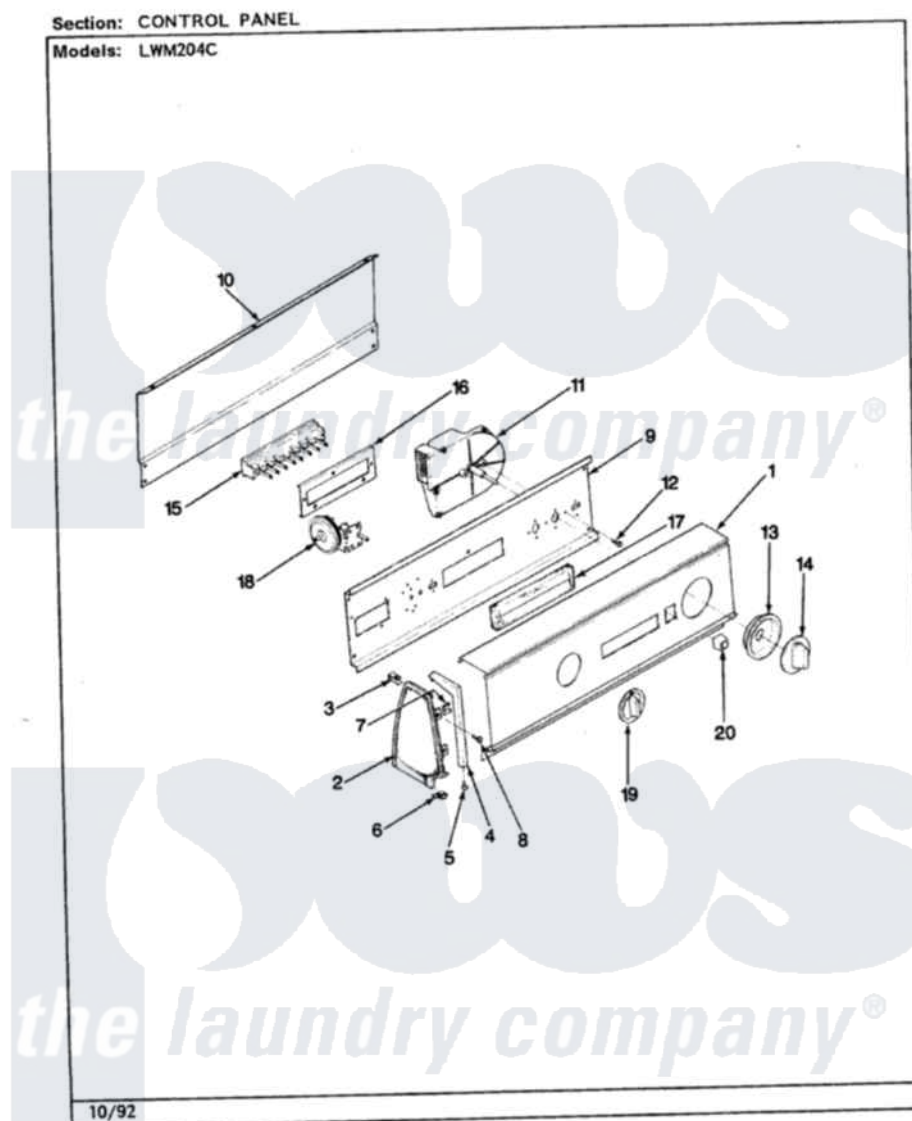

Norge LWM204WC 02 - CONTROL PANEL

Norge [Residential Norge LWM204WC Washer Parts](#) Parts Diagram 02 - CONTROL PANEL
Click on the part number to view part

Item	Original Part Number	Replaced By	Status	Part Description
1	35-2177		Not Available	CONTROL PANEL
"	25-7649	910187		Screw
2	35-2488	21001452		Cap- End
"	35-2487	21001451		Cap- End
3	25-7435	33002917		Screw, No.10-16
4	53-0278		Not Available	TRIM, END CAP (LT)
"	53-0277		Not Available	TRIM, END CAP (RT)
5	25-7760			Screw
6	34-9487		Not Available	PLATE, REINFORCEMENT
"	25-7697	25-2219		Screw
"	25-7851			Speedclip, End Cap To Top
7	25-7702			Speedclip, End Cap To Control Panel
8	25-3092	90767		Screw, 8A X 3/8 HeX Washer Head Tapping
9	53-1677		Not Available	CONTROL SHIELD
10	25-3457			Screw, Sems

"	25-7583		Not Available	PLASTIC NUT
"	25-3092	90767		Screw, 8A X 3/8 HeX Washer Head Tapping
"	35-2688	21001460		Shield, Rear
11	35-2748		Not Available	TIMER
12	25-0205	216412		Screw, Bracket To Timer
13	35-2255	21001497		Skirt Ri
14	35-2485	12500058		Knob Ski
15	35-2197			Switch
16	25-3092	90767		Screw, 8A X 3/8 HeX Washer Head Tapping
"	33-6620		Not Available	BRACKET
17	33-8540		Not Available	SWITCH PAD
18	25-3092	90767		Screw, 8A X 3/8 HeX Washer Head Tapping
"	35-3283	21001554		Switch, Water Level
19	35-2186		Not Available	KNOB, SELECTOR
20	35-2588		Not Available	PUSHBUTTON - BLACK