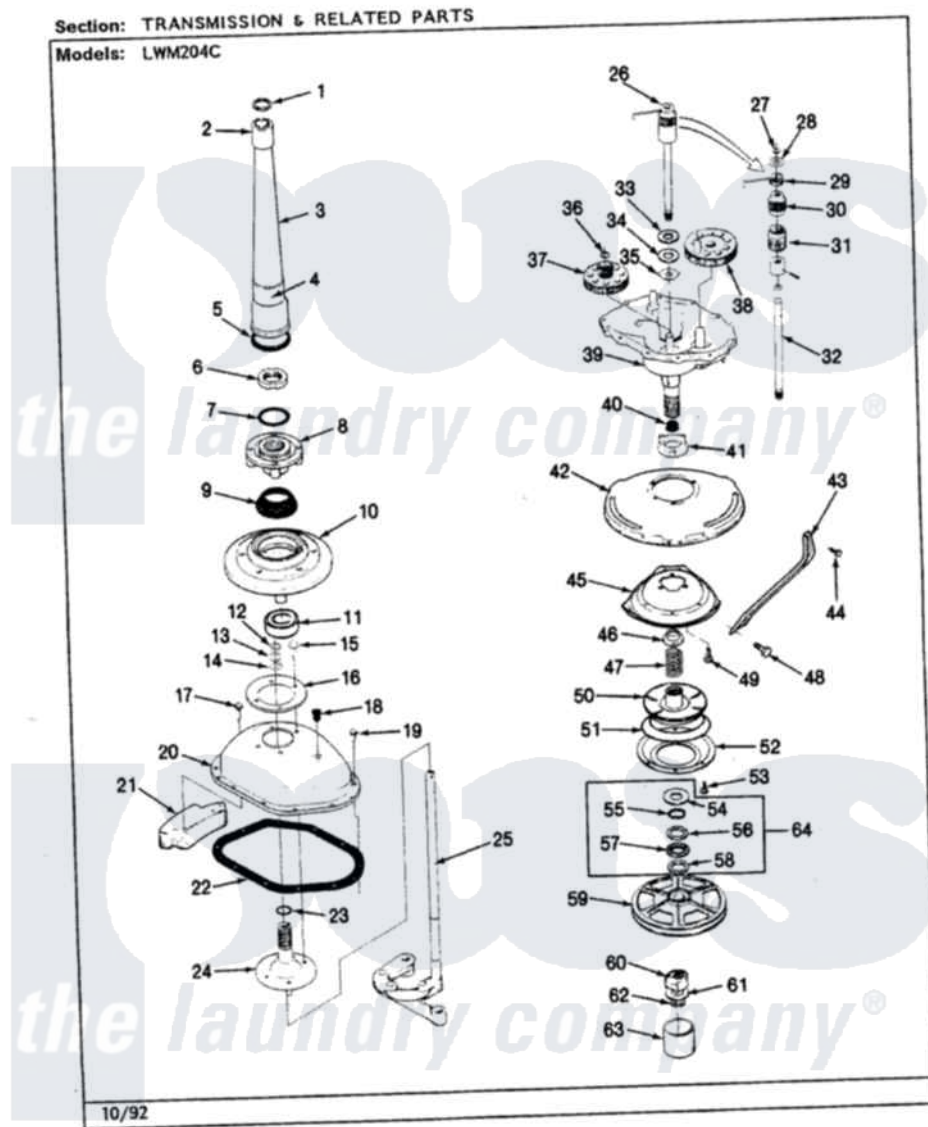

Norge LWM204WC 03 - TRANSMISSION & RELATED PARTS

Norge Residential Norge LWM204WC Washer Parts Parts Diagram 03 - TRANSMISSION & RELATED PARTS
Click on the part number to view part

Item	Original Part Number	Replaced By	Status	Part Description
1	LA-2175	35-6680		Transmission
"	25-7941			"O" Ring, Agtr Drive Shaft
2	35-2835	21001066		Bearing, Centerpost
3	35-2792	21001401		Center Pos
4	35-2983		Not Available	CENTERPOST ASSY.
"	33-6790			Bearing, Agitator
5	35-2906			Seal, Centerpost Bottom
6	35-2791			Nut, Spin Tube
7	25-7938			"O" Ring, Basket Drive Hub
8	35-2715		Not Available	BASKET DRIVE HUB ASSY
9	35-2974			Tub Seal/Hub Assembly
10	35-2716	12001561		Bearing And Seal Housing Assembly
11	35-2205			Bearing, Spin
"	35-2972	12001561		Bearing And Seal Housing Assembly
12	25-7940		Not Available	RING, RETAINING (AG.