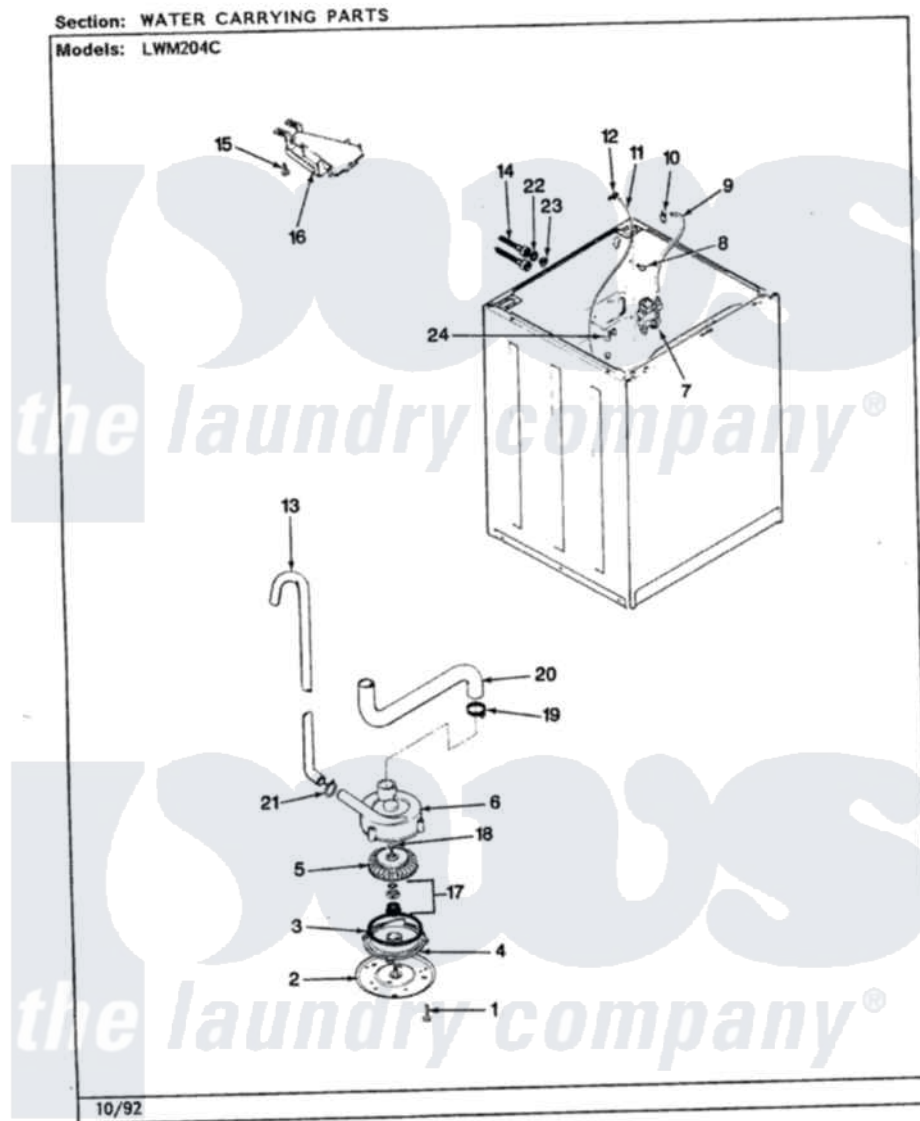

Norge LWM204WC 05 - WATER CARRYING

Norge Residential Norge LWM204WC Washer Parts Parts Diagram 05 - WATER CARRYING
Click on the part number to view part

Item	Original Part Number	Replaced By	Status	Part Description
1	25-7405	3196164		Screw
2	33-6035		Not Available	PLATE & PULLEY ASSY.
3	33-6032			Gasket
4	35-2058			Base, Pump
5	35-2057	35-6465		Pump Assem
6	35-2099	35-6465		Pump Assem
"	35-2056		Not Available	HOUSING, PUMP
7	35-2374	35-2374N		Valve, Water
"	25-7220			Clip, Cabinet Top
8	25-7867	596669		Clamp, Manifold
9	35-2378	12002749		Hose, Flume Kit
10	25-7867	596669		Clamp, Manifold
11	35-2261		Not Available	PAD, PRESSURE SWITCH HOSE
"	35-2322	21001748		Hose, Pressure Switch
12	33-6099			Clamp
13	35-2896	211704		Hose, Drain

14	33-7046	89503	Hose-Inlet
"	35-0873	76313	Hosefill
15	25-3092	90767	Screw, 8A X 3/8 HeX Washer Head Tapping
16	35-2051	21001760	Flume Assembly / Water Diverter
17	35-0707		Seal, Seat And "O" Ring
18	25-7894	W10001180	Screw
19	25-6069	Not Available	CORBIN CLAMP
20	35-2982		Hose Tub To Pump
21	25-7080	285655	Clamp, Hose
22	25-7048		Washer
23	33-7313	33-4264N	Strainer And Washer Kit
24	25-7796	596669	Clamp, Manifold