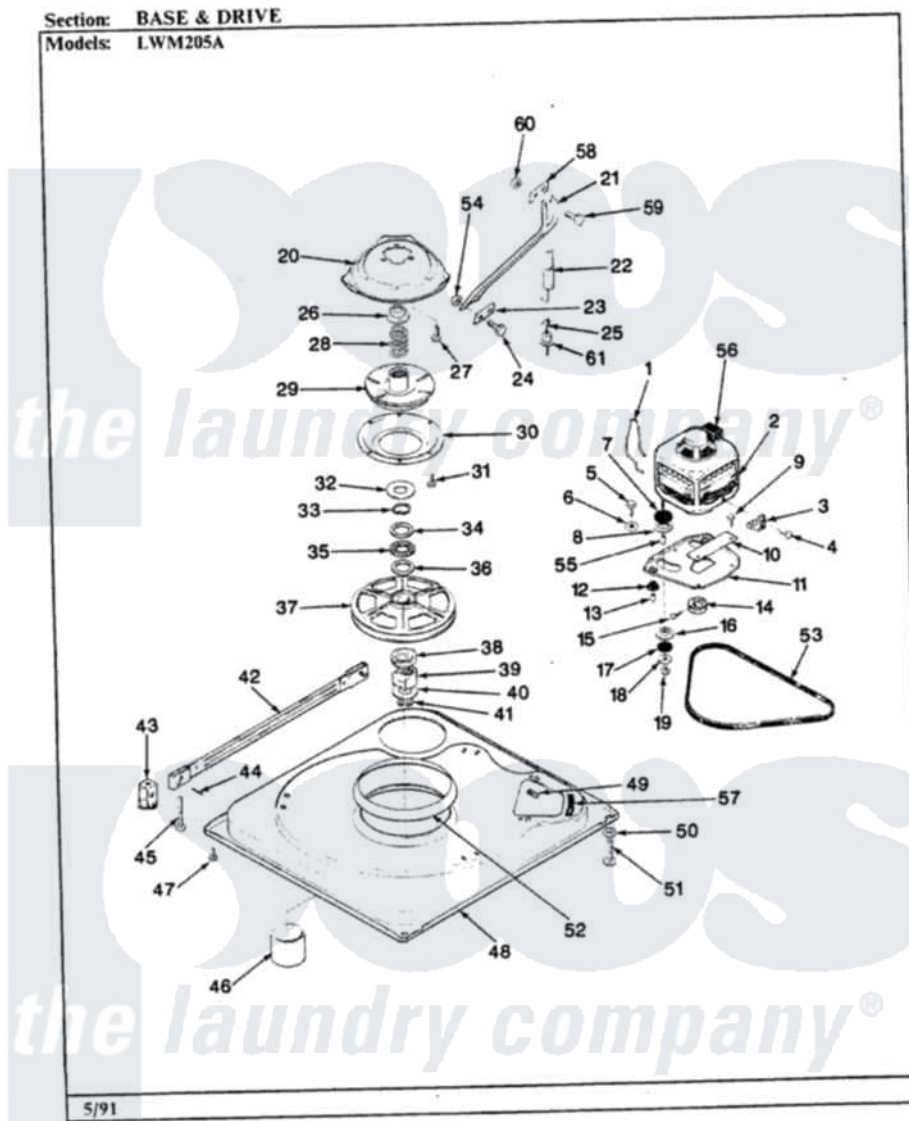

Norge LWM205A 01 - BASE & DRIVE (ALM)

Norge Residential Norge LWM205A Washer Parts Parts Diagram 01 - BASE & DRIVE (ALM)
Click on the part number to view part

Item	Original Part Number	Replaced By	Status	Part Description
1	35-0235			Spring, Motor Pivot
2	LA-2002		Not Available	MOTOR KIT
"	35-2030		Not Available	MOTOR
3	33-9945			Slide, Foot
4	25-7418	33001178		Back, Tumbler
5	25-7833	21001977		Screw
6	25-7834			Washer, Motor/Base Screw
7	33-9946			Isolator, Motor
8	33-9944	35-3570		Washer, Motor Pivot
9	25-3083	212951		Screw, No.6-32 X 1/4 Inch
10	33-9947		Not Available	DBL.PIVOT SLIDE
11	35-2810	21001783		Plate And Screw Assembly
12	33-9941	35-3646		Isolator, Motor Plate
13	25-7831			Spacer, Mounting
14	35-2124	W10143344		Pulley
15	25-7117			Set Screw