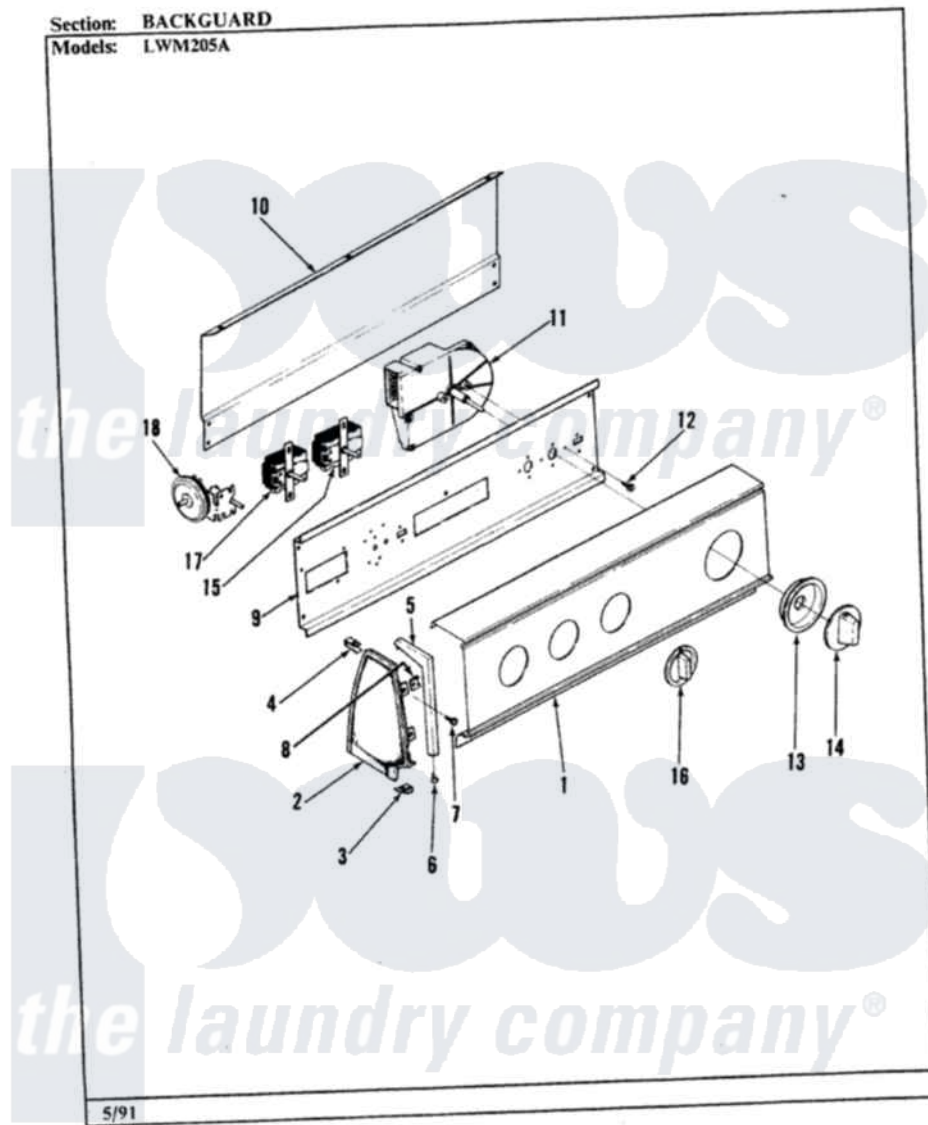

Norge LWM205A 02 - CONTROL PANEL (ALM)

Norge [Residential Norge LWM205A Washer Parts](#) Parts Diagram 02 - CONTROL PANEL (ALM)
 Click on the part number to view part

Item	Original Part Number	Replaced By	Status	Part Description
1	25-7702			Speedclip, End Cap To Control Panel
"	35-2964		Not Available	CONTRL PANEL
"	25-7793			Screw
2	35-2487	21001451		Cap- End
"	35-2488	21001452		Cap- End
3	34-9487		Not Available	PLATE, REINFORCEMENT
"	25-7697	25-2219		Screw
"	25-7851			Speedclip, End Cap To Top
4	25-7435	33002917		Screw, No.10-16
5	53-0277		Not Available	TRIM, END CAP (RT)
"	53-0278		Not Available	TRIM, END CAP (LT)
6	25-7760			Screw
7	25-3092	90767		Screw, 8A X 3/8 HeX Washer Head Tapping
8	25-7702			Speedclip, End Cap To Control Panel

9	53-1676		Shield, Control
10	35-2688	21001460	Shield, Rear
"	25-3092	90767	Screw, 8A X 3/8 HeX Washer Head Tapping
"	25-3457		Screw, Sems
11	35-2845		Timer
12	25-0205	216412	Screw, Bracket To Timer
13	35-2255	21001497	Skirt Ri
14	35-2485	12500058	Knob Ski
15	35-2838	35-2839	Switch
"	25-3092	90767	Screw, 8A X 3/8 HeX Washer Head Tapping
16	35-2186	Not Available	KNOB, SELECTOR
17	25-3092	90767	Screw, 8A X 3/8 HeX Washer Head Tapping
"	35-2619	Not Available	SWITCH 4POS SPEED
18	25-3092	90767	Screw, 8A X 3/8 HeX Washer Head Tapping
"	35-2941	Not Available	MANUAL, USE & CARE
"	35-2801	21001554	Switch, Water Level