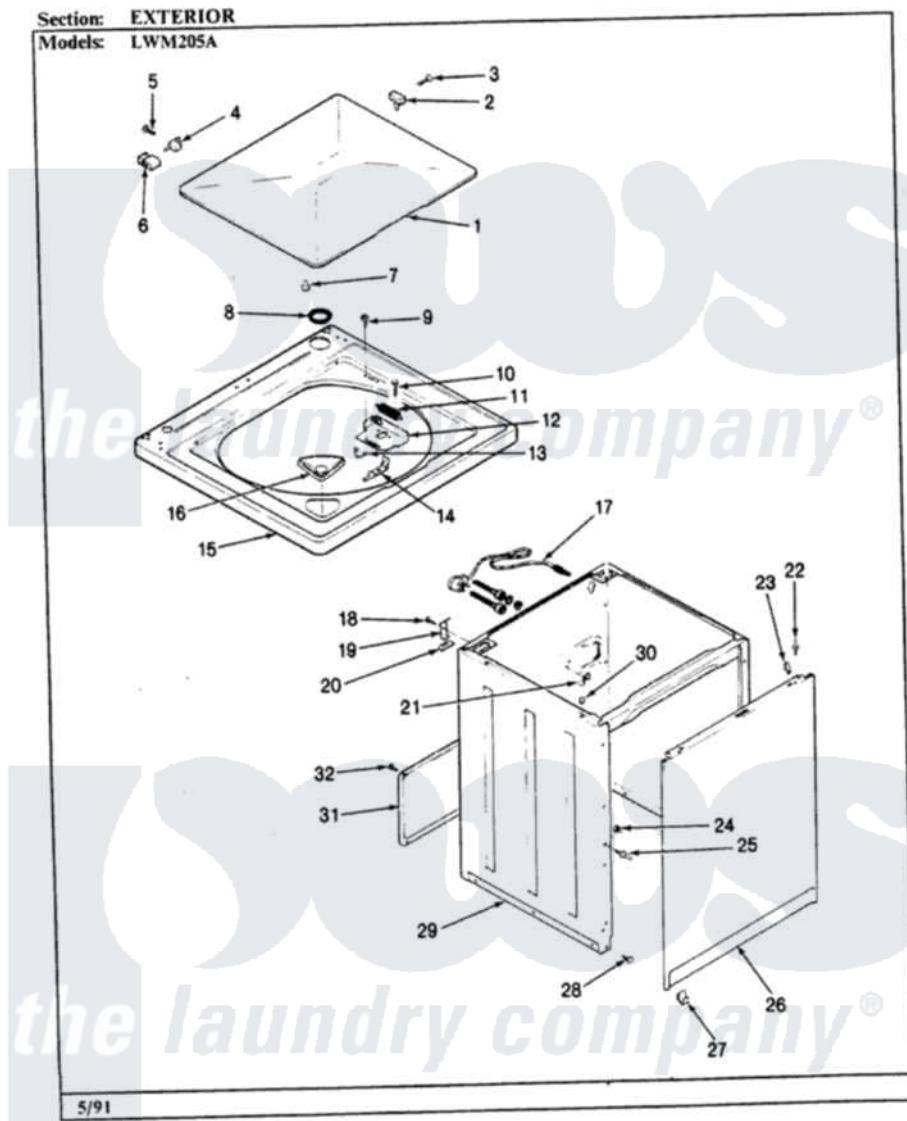

Norge LWM205A 03 - EXTERIOR (ALM)

Norge Residential Norge LWM205A Washer Parts Parts Diagram 03 - EXTERIOR (ALM)
 Click on the part number to view part

Item	Original Part Number	Replaced By	Status	Part Description
1	35-2026-24		Not Available	LID (ALM)
2	25-7436			Nylite Washer
"	43-0057			Actuator, Door Switch
3	25-7438			Screw
4	25-7086	Y0308025		Washer, Stainless Steel
"	35-2045			Pin, Hinge
5	25-7893			Screw
6	35-2044			Hinge, Lid
7	35-0581			Bumper, Door
8	35-2063			Bushing, Insulator
9	25-7463	7101P012-60		Screw
10	25-7437	40040701		Screw, Tapping No.6b-20
11	35-2814	12001187		Kit, Lid Switch Assembly
12	35-2795	12001187		Kit, Lid Switch Assembly
13	25-7878			Clip
14	35-2805	12001187		Kit, Lid Switch Assembly

15	35-2739-24	Not Available	TOP, CABINET (ALM)
16	33-9906	21001167	Dispenser, Bleach
17	35-1011	Not Available	SERVICE CORD
18	25-7893		Screw
19	33-7450	35-2846	Hinge, Cabinet Top
20	33-0930		Pad, Top Hinge
21	33-6099		Clamp
22	53-0643		Pin, Locator
23	34-9701		Guide, Cabinet
24	25-0224	3400029	Nut, Adapter Plate
25	53-0643		Pin, Locator
26	35-2084-24		Panel, Front
27	53-0120		Clip, Front Panel
28	33-2653		Bumper, Cabinet
29	35-2106-24	12001802	Kit, Cabinet/Rear Shield
30	33-2653		Bumper, Cabinet
31	35-2108	21001871	Cabinet
32	25-7733	681414	Screw, 10AB X 1/2