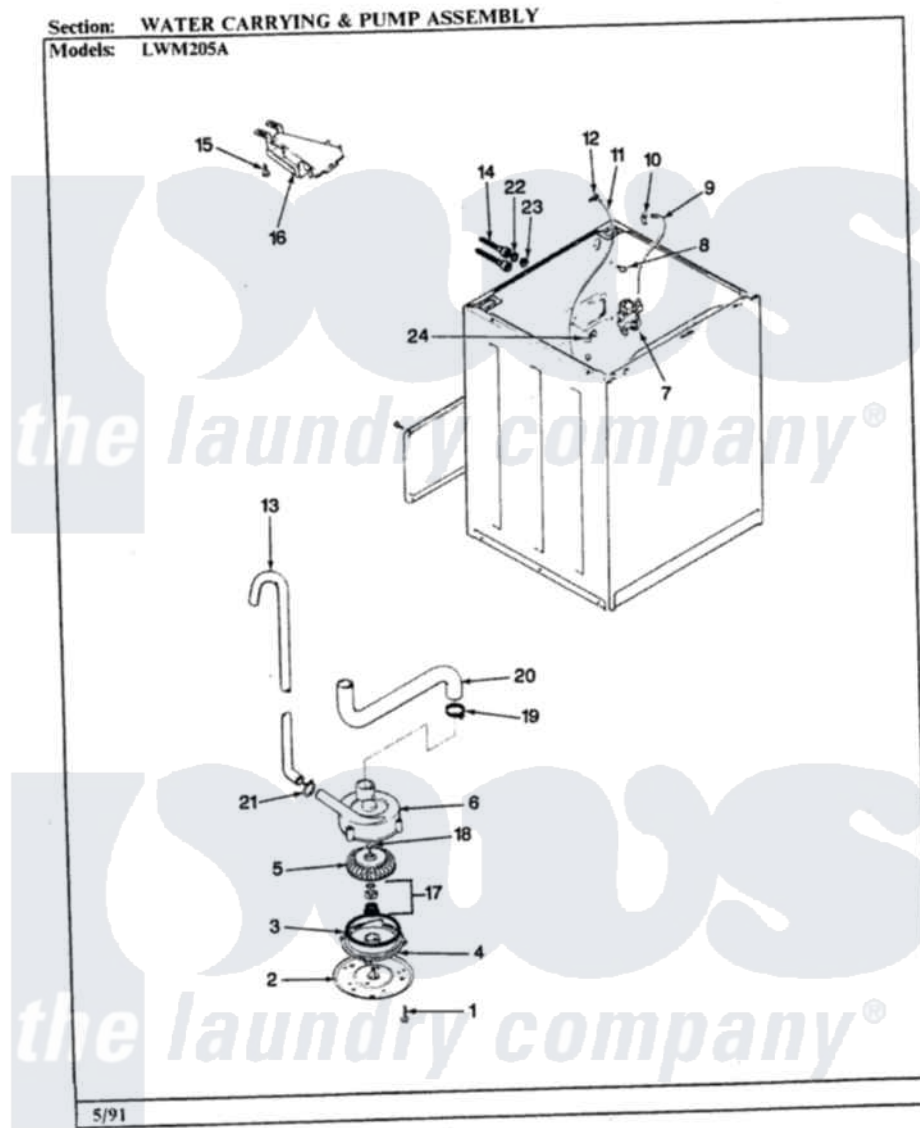

# Norge LWM205A 06 - WATER CARRYING & PUMP ASSY. (ALM)

Norge Residential Norge LWM205A Washer Parts Parts Diagram 06 - WATER CARRYING & PUMP ASSY. (ALM)  
Click on the part number to view part

Item	Original Part Number	Replaced By	Status	Part Description
1	25-7405	<a href="#">3196164</a>		Screw
2	33-6035		Not Available	PLATE & PULLEY ASSY.
3	<a href="#">33-6032</a>			Gasket
4	<a href="#">35-2058</a>			Base, Pump
5	35-2057	<a href="#">35-6465</a>		Pump Assem
6	35-2099	<a href="#">35-6465</a>		Pump Assem
"	35-2056		Not Available	HOUSING, PUMP
7	35-2374	<a href="#">35-2374N</a>		Valve, Water
"	<a href="#">25-7220</a>			Clip, Cabinet Top
8	25-7867	<a href="#">596669</a>		Clamp, Manifold
9	35-2378	<a href="#">12002749</a>		Hose, Flume Kit
10	25-7867	<a href="#">596669</a>		Clamp, Manifold
11	35-2322	<a href="#">21001748</a>		Hose, Pressure Switch
"	35-2261		Not Available	PAD, PRESSURE SWITCH HOSE
12	<a href="#">33-6099</a>			Clamp
13	33-9436	<a href="#">211704</a>		Hose, Drain

14	33-7046	<a href="#">89503</a>	Hose-Inlet
"	35-0873	<a href="#">76313</a>	Hosefill
15	25-3092	<a href="#">90767</a>	Screw, 8A X 3/8 HeX Washer Head Tapping
16	35-2051	<a href="#">21001760</a>	Flume Assembly / Water Diverter
17	<a href="#">35-0707</a>		Seal, Seat And "O" Ring
18	25-7894	<a href="#">W10001180</a>	Screw
19	25-6099	<a href="#">33-6099</a>	Clamp
20	35-2131	Not Available	HOSE, SUMP TO PUMP
21	25-7080	<a href="#">285655</a>	Clamp, Hose
22	<a href="#">25-7048</a>		Washer
23	33-7313	<a href="#">33-4264N</a>	Strainer And Washer Kit
24	<a href="#">33-6099</a>		Clamp