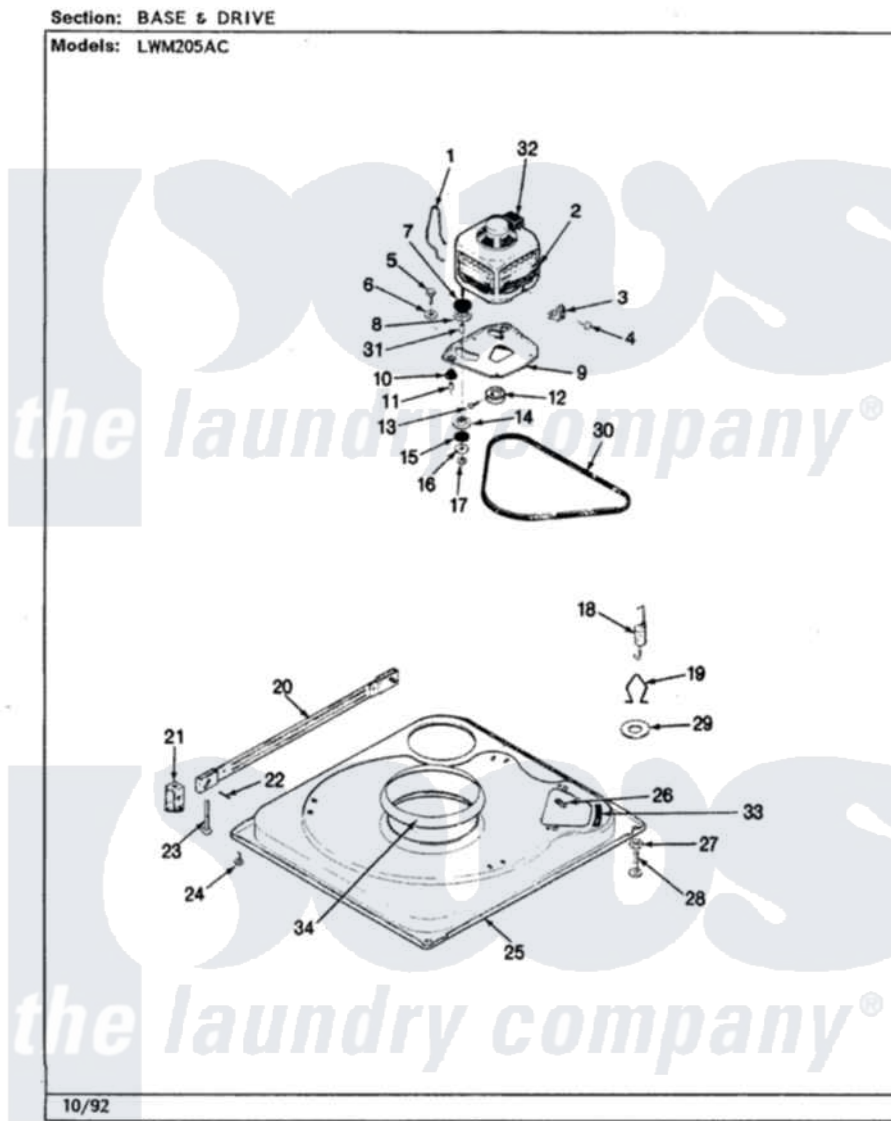

Norge LWM205AC 01 - BASE & DRIVE (REV. A-D)(ALM)

Norge [Residential Norge LWM205AC Washer Parts](#) Parts Diagram 01 - BASE & DRIVE (REV. A-D)(ALM)
Click on the part number to view part

Item	Original Part Number	Replaced By	Status	Part Description
1	35-0235			Spring, Motor Pivot
2	LA-2002		Not Available	MOTOR KIT
"	35-2030		Not Available	MOTOR
3	33-9945			Slide, Foot
4	25-7418	33001178		Back, Tumbler
5	25-7833	21001977		Screw
6	25-7834			Washer, Motor/Base Screw
7	33-9946			Isolator, Motor
8	33-9944	35-3570		Washer, Motor Pivot
9	35-2810	21001783		Plate And Screw Assembly
10	33-9941	35-3646		Isolator, Motor Plate
11	25-7831			Spacer, Mounting
12	35-2124	W10143344		Pulley
13	25-7117			Set Screw
14	33-9943	35-3571		Slide, Motor Pivot
15	33-9967			Washer, Motor Isolator

16	25-7047		Washer, Flat
17	25-7325	Y707702	Locknut
18	35-2681		Not Available
"	35-3658		SPRING, SUSPENSION
			Spring, Suspension
19	35-2976		Not Available
			HOOK, SUSPENSION SPRING
20	35-2049	21001881	Bar, Stabilizer
21	35-2046		Bracket, Stabilizer
22	35-2052		Pin, Stabilizer
23	35-2050	22004469	Leg And Foot Self Stabalizing
24	25-7828	489483	Screw 10-32 X 1/2
"	35-2039		Not Available
			PAD, FOOT
25	35-2984		Not Available
			BASE
26	25-7838	25-7845	Speednut, Motor
27	25-7915		Hex Nut
28	35-0772	25001119	Foot And Pad Assembly
"	35-0837	25001119	Foot And Pad Assembly
29	Y25-7951		Washer, Suspension Hook
30	35-2320	21352320	Belt, Drive
31	25-7830		Spacer
32	33-9765		Switch, Motor
33	35-2065		Pad, Motor Plate
34	35-2357	21002026	Snubber