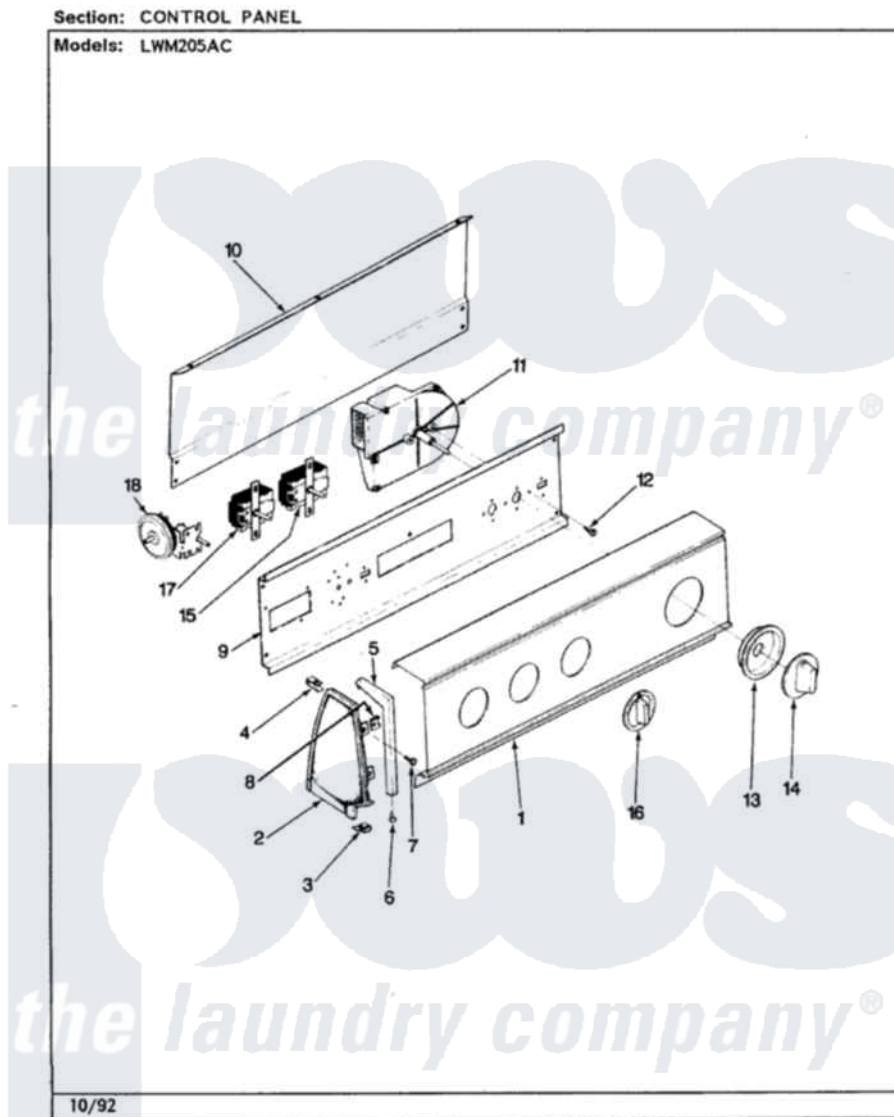

# Norge LWM205AC 02 - CONTROL PANEL (REV. A-D)(ALM)

Norge [Residential Norge LWM205AC Washer Parts](#) Parts Diagram 02 - CONTROL PANEL (REV. A-D)(ALM)  
Click on the part number to view part

Item	Original Part Number	Replaced By	Status	Part Description
1	<a href="#">25-7702</a>			Speedclip, End Cap To Control Panel
"	<a href="#">25-7793</a>			Screw
"	35-2964		Not Available	CONTRL PANEL
2	35-2487	<a href="#">21001451</a>		Cap- End
"	35-2488	<a href="#">21001452</a>		Cap- End
3	34-9487		Not Available	PLATE, REINFORCEMENT
"	<a href="#">25-7851</a>			Speedclip, End Cap To Top
"	25-7697	<a href="#">25-2219</a>		Screw
4	25-7435	<a href="#">33002917</a>		Screw, No.10-16
"	<a href="#">25-7852</a>			Speedclip, Rr Shld To End Cap
5	53-0277		Not Available	TRIM, END CAP (RT)
"	53-0278		Not Available	TRIM, END CAP (LT)
6	<a href="#">25-7760</a>			Screw
7	25-3092	<a href="#">90767</a>		Screw, 8A X 3/8 HeX Washer Head Tapping

8	<a href="#">25-7702</a>		Speedclip, End Cap To Control Panel
9	<a href="#">53-1676</a>		Shield, Control
10	25-3092	<a href="#">90767</a>	Screw, 8A X 3/8 HeX Washer Head Tapping
"	<a href="#">25-3457</a>		Screw, Sems
"	25-7853	<a href="#">25-7933</a>	Ring, Retaining
"	35-2688	<a href="#">21001460</a>	Shield, Rear
11	<a href="#">35-2845</a>		Timer
12	25-0205	<a href="#">216412</a>	Screw, Bracket To Timer
13	35-2255	<a href="#">21001497</a>	Skirt Ri
14	35-2485	<a href="#">12500058</a>	Knob Ski
15	<a href="#">35-2839</a>		Switch
"	25-3092	<a href="#">90767</a>	Screw, 8A X 3/8 HeX Washer Head Tapping
16	35-2186	Not Available	KNOB, SELECTOR
17	35-2193	Not Available	SWITCH, ROTARY SPEED
"	25-3092	<a href="#">90767</a>	Screw, 8A X 3/8 HeX Washer Head Tapping
18	35-2801	<a href="#">21001554</a>	Switch, Water Level
"	25-3092	<a href="#">90767</a>	Screw, 8A X 3/8 HeX Washer Head Tapping
"	35-2942	Not Available	MANUAL, USE & CARE
"	35-3283	<a href="#">21001554</a>	Switch, Water Level