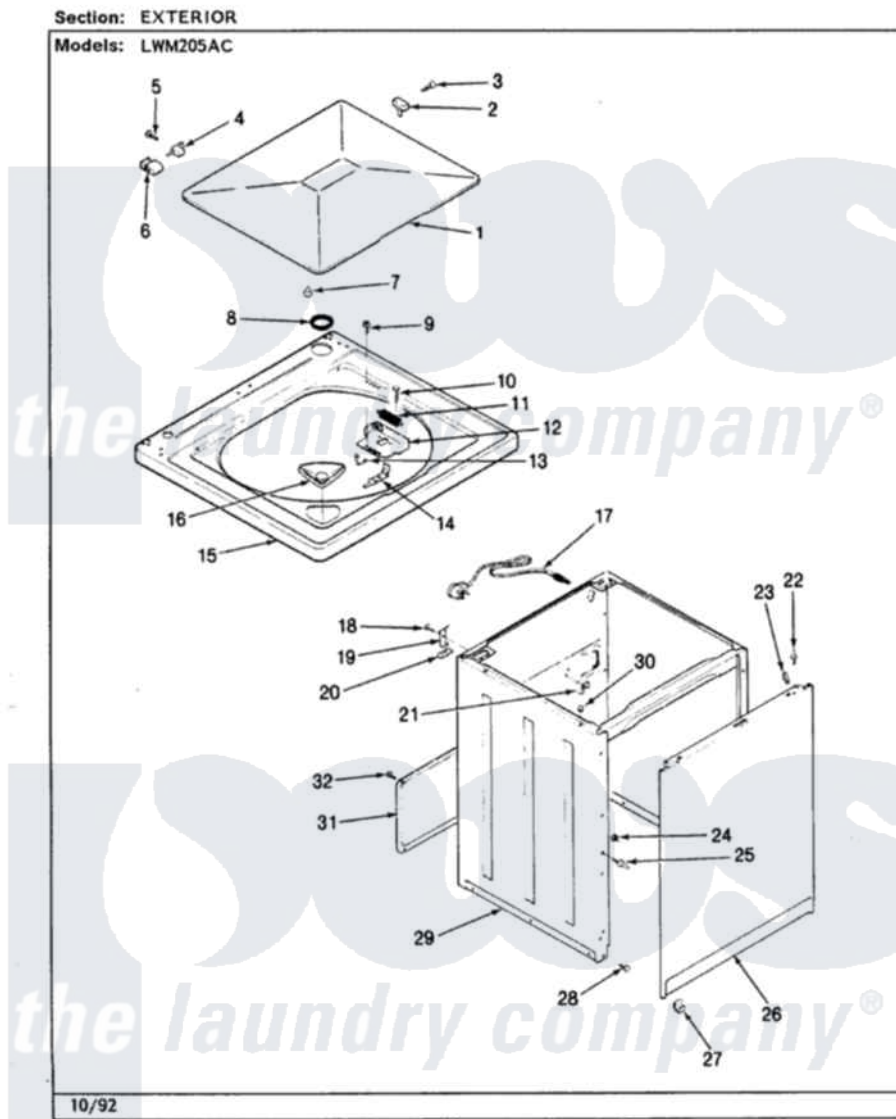

Norge LWM205AC 03 - EXTERIOR (REV. A-D)(ALM)

Norge Residential Norge LWM205AC Washer Parts Parts Diagram 03 - EXTERIOR (REV. A-D)(ALM)
Click on the part number to view part

Item	Original Part Number	Replaced By	Status	Part Description
1	35-3061-24		Not Available	CLOTHES DOOR
2	25-7436			Nylite Washer
"	43-0057			Actuator, Door Switch
3	25-7438			Screw
4	25-7086	Y0308025		Washer, Stainless Steel
"	35-2045			Pin, Hinge
5	25-7893			Screw
6	35-2044			Hinge, Lid
7	35-0581			Bumper, Door
8	35-2063			Bushing, Insulator
9	25-7463	7101P012-60		Screw
10	25-7437	40040701		Screw, Tapping No.6b-20
11	35-2814	12001187		Kit, Lid Switch Assembly
12	35-2795	12001187		Kit, Lid Switch Assembly
13	25-7878			Clip
14	35-2805	12001187		Kit, Lid Switch Assembly

15	35-2739-24		Not Available	TOP, CABINET (ALM)
16	35-2731	21001167		Dispenser, Bleach
17	35-0680		Not Available	CORD, POWER
18	25-7893			Screw
19	33-7450	35-2846		Hinge, Cabinet Top
20	33-0930			Pad, Top Hinge
21	25-7796	596669		Clamp, Manifold
22	53-0643			Pin, Locator
23	25-7220			Clip, Cabinet Top
24	25-0224	3400029		Nut, Adapter Plate
25	53-0643			Pin, Locator
26	35-2084-24			Panel, Front
27	53-0120			Clip, Front Panel
28	33-2653			Bumper, Cabinet
29	35-2106-24	12001802		Kit, Cabinet/Rear Shield
30	33-2653			Bumper, Cabinet
31	35-2108	21001871		Cabinet
32	25-7733	681414		Screw, 10AB X 1/2