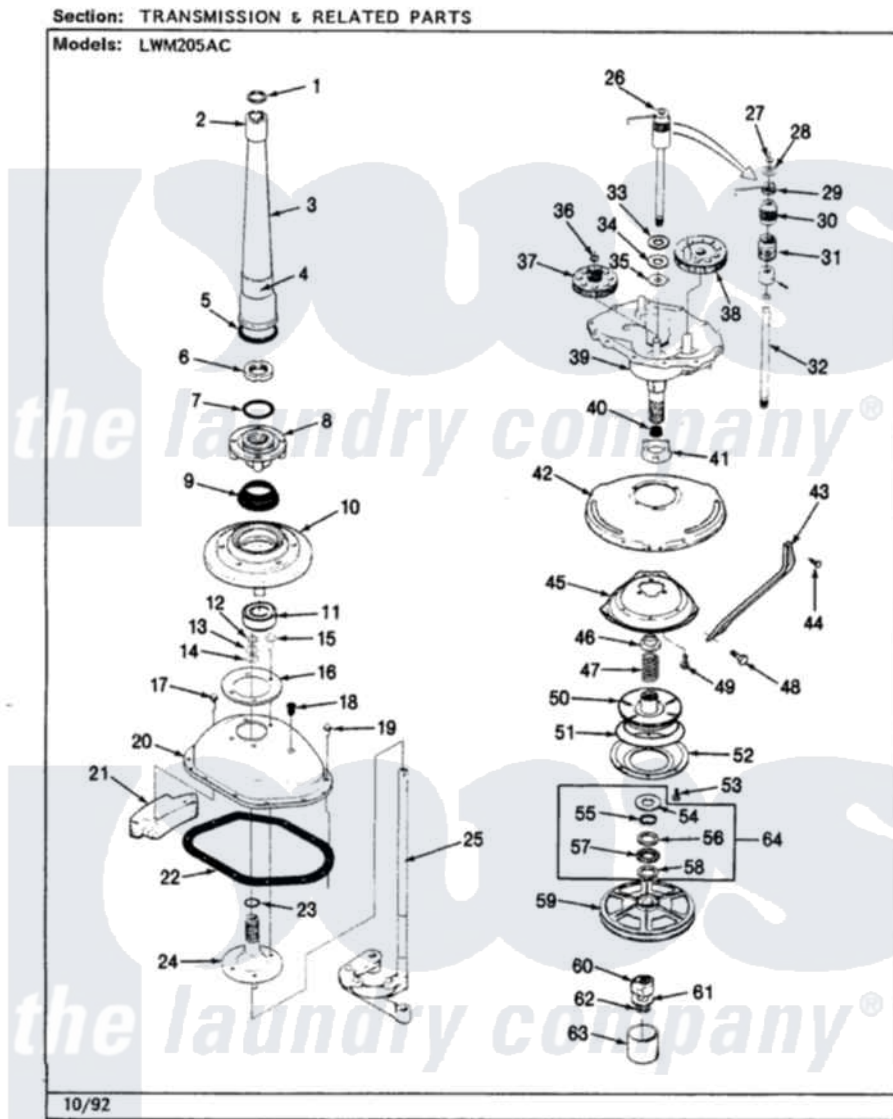

Norge LWM205AC 04 - TRANS. & REL. PARTS (REV. A-D)(ALM)

Norge Residential Norge LWM205AC Washer Parts Parts Diagram 04 - TRANS. & REL. PARTS (REV. A-D)(ALM)
Click on the part number to view part

Item	Original Part Number	Replaced By	Status	Part Description
1	25-7941			"O" Ring, Agrtr Drive Shaft
2	35-2835	21001066		Bearing, Centerpost
3	35-2792	21001401		Center Pos
4	33-6790			Bearing, Agitator
"	35-2983		Not Available	CENTERPOST ASSY.
5	35-2906			Seal, Centerpost Bottom
6	35-2791			Nut, Spin Tube
7	25-7938			"O" Ring, Basket Drive Hub
8	35-3647	W10219156		Tub Seal
"	35-2715		Not Available	BASKET DRIVE HUB ASSY
9	35-2974			Tub Seal/Hub Assembly
10	35-2716	12001561		Bearing And Seal Housing Assembly
11	35-2972	12001561		Bearing And Seal Housing Assembly
"	35-2205			Bearing, Spin
12	25-7940		Not Available	RING, RETAINING (AG.