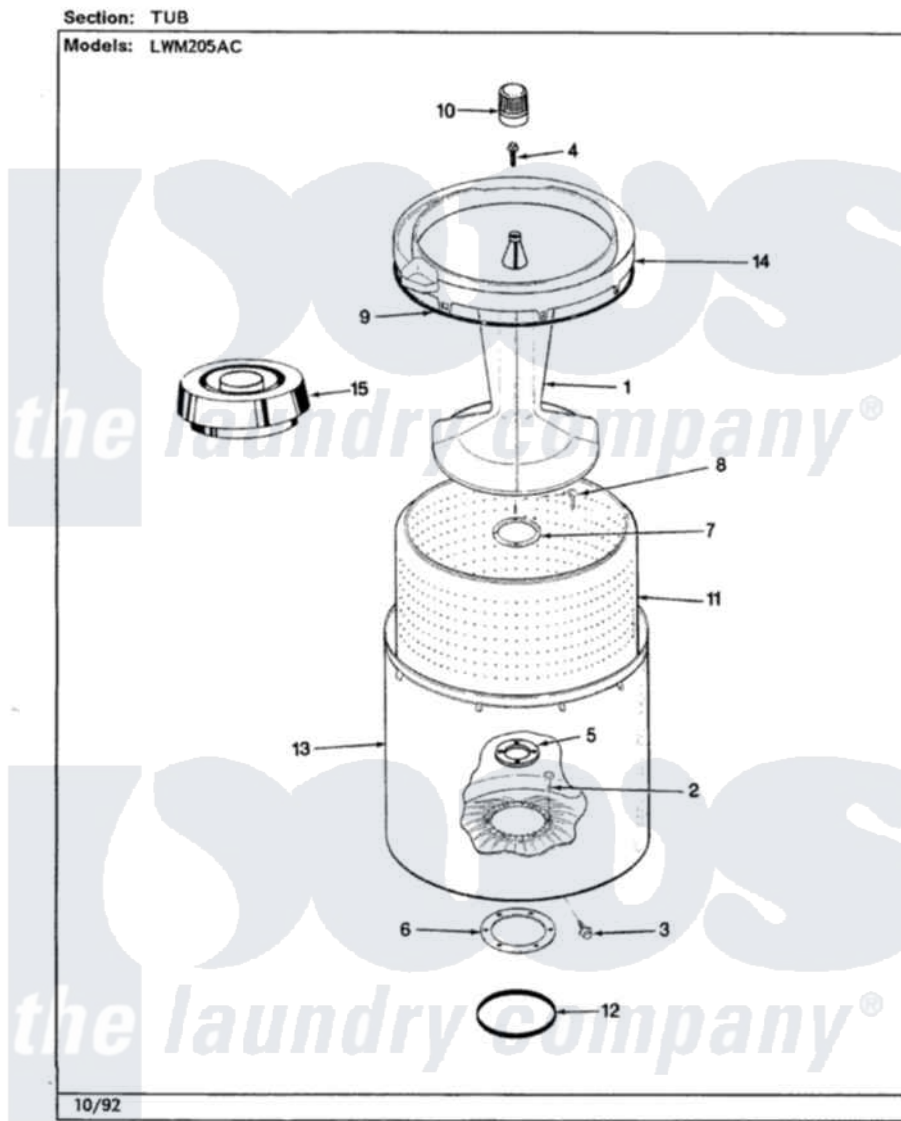

Norge LWM205AC 05 - TUB (REV. A-D)(ALM)

Norge Residential Norge LWM205AC Washer Parts Parts Diagram 05 - TUB (REV. A-D)(ALM)

Click on the part number to view part

Item	Original Part Number	Replaced By	Status	Part Description
1	35-3580			Agitator
"	35-2717	35-3580		Agitator
2	25-7947	21001063		Screw, Shoulder
3	25-7953	22002933		Screw
4	25-7948	W10309247		Screw
5	35-3685			Gasket, Basket To Centerpost
"	35-2980	35-3685		Gasket, Basket To Centerpost
6	35-3686			Gasket, Tub To Housing
"	35-2979			Gasket, Tub/Hsg
7	35-3014			Gasket And Reinf. Plate Assembly
8	25-7783	4356852		Screw
9	35-2328			Seal, Tub Top
10	35-2733			Cap, Agitator
11	35-3016		Not Available	BASKET ASSY
12	35-2978			Seal, Tub/Housing
13	35-3700			Tub Assembly

"	35-2952	35-3700	Tub Assembly
14	35-2262	Not Available	SHIELD, TUB TOP
"	35-2034	Not Available	TOP, TUB
"	35-3578	Not Available	TOP, TUB
15	35-2550		Dispenser, Rinse