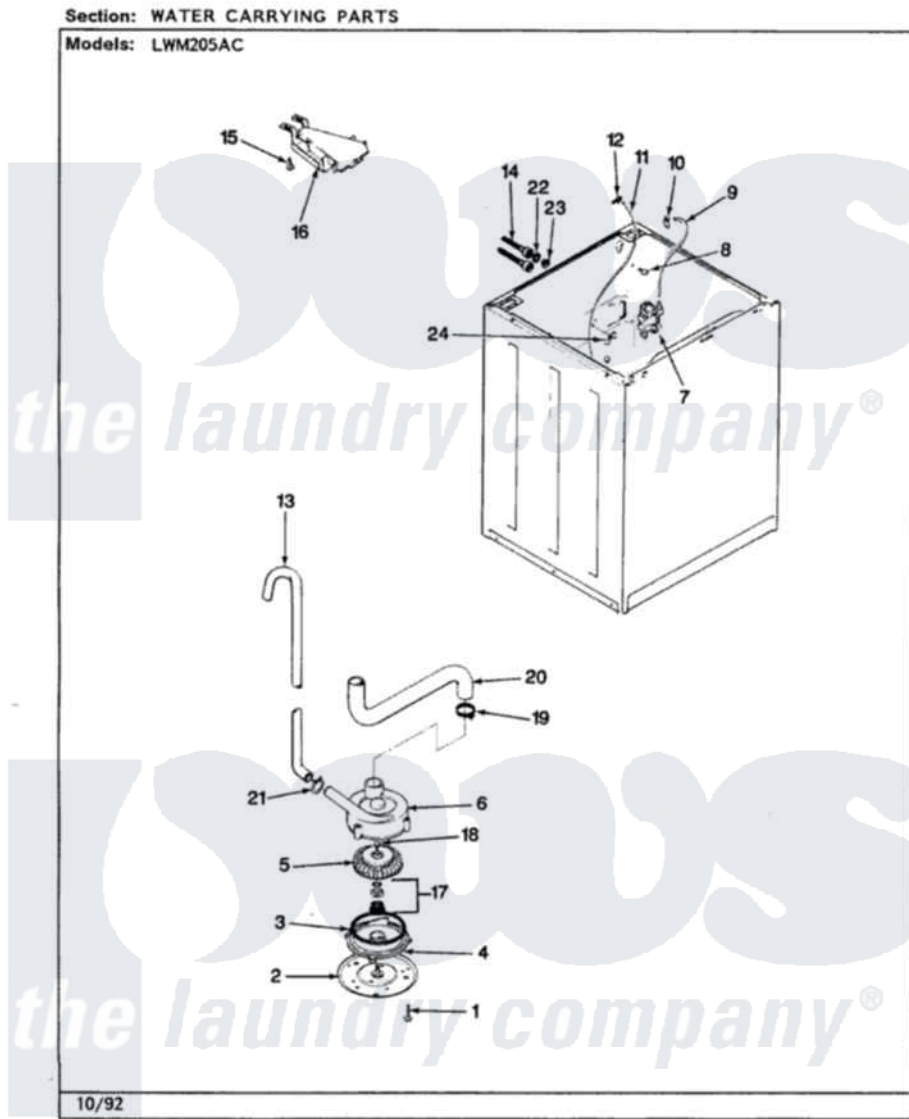

Norge LWM205AC 06 - WATER CARRYING (REV. A-D)(ALM)

Norge Residential Norge LWM205AC Washer Parts Parts Diagram 06 - WATER CARRYING (REV. A-D)(ALM)
Click on the part number to view part

Item	Original Part Number	Replaced By	Status	Part Description
1	25-7405	3196164		Screw
2	33-6035		Not Available	PLATE & PULLEY ASSY.
3	33-6032			Gasket
4	35-2058			Base, Pump
5	35-2057	35-6465		Pump Assem
6	35-2344			Restrictor, Flow
"	35-2056		Not Available	HOUSING, PUMP
"	35-2099	35-6465		Pump Assem
7	35-2376	35-2374N		Valve, Water
"	25-7220			Clip, Cabinet Top
8	25-7867	596669		Clamp, Manifold
9	35-2378	12002749		Hose, Flume Kit
10	25-7867	596669		Clamp, Manifold
11	35-2322	21001748		Hose, Pressure Switch
"	35-2261		Not Available	PAD, PRESSURE SWITCH HOSE
12	33-6099			Clamp

13	33-9537	22003814	Retainer, Drain Hose
"	35-2804	21001872	Hose, Drain
14	33-7046	89503	Hose-Inlet
"	35-0873	76313	Hosefill
15	25-3092	90767	Screw, 8A X 3/8 HeX Washer Head Tapping
16	35-2051	21001760	Flume Assembly / Water Diverter
17	35-0707		Seal, Seat And "O" Ring
18	25-7894	W10001180	Screw
19	25-6069	Not Available	CORBIN CLAMP
"	25-6068	285655	Clamp, Hose
20	35-3584	21001915	Hose, Tub To Pump
"	35-2982		Hose Tub To Pump
21	25-7080	285655	Clamp, Hose
22	25-7048		Washer
23	33-7313	33-4264N	Strainer And Washer Kit
24	25-7796	596669	Clamp, Manifold