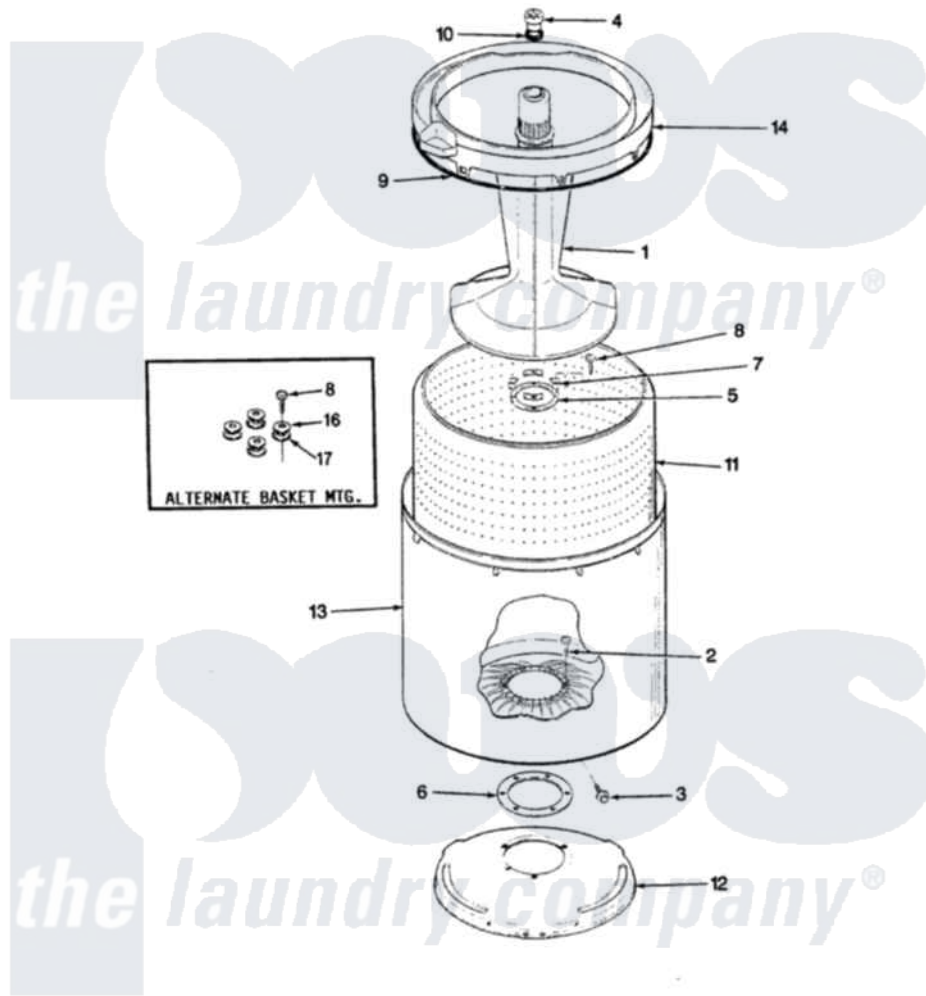

# Norge LWM205W 10 - TUB (WHT)

SECTION: TUB  
MODEL: LWM205

Issue Date: 4/91

Norge Residential Norge LWM205W Washer Parts Parts Diagram 10 - TUB (WHT)  
Click on the part number to view part

Item	Original Part Number	Replaced By	Status	Part Description
1	35-2456	<a href="#">33-4352</a>		Agitator
2	35-2062	<a href="#">21001063</a>		Screw, Shoulder
3	25-7914	<a href="#">22002933</a>		Screw
4	<a href="#">33-6241</a>			Cap
5	<a href="#">35-2060</a>			Seal, Tub To Housing
6	<a href="#">35-2061</a>			Gasket, Tub To Housing
7	35-8799		Not Available	REINFORCEMENT PLATE
8	25-7783	<a href="#">4356852</a>		Screw
9	<a href="#">35-2328</a>			Seal, Tub Top
10	<a href="#">25-7330</a>			Rubber Washer
11	35-2508		Not Available	BASKET WHITE
12	35-2529		Not Available	TUB SUPPORT
13	<a href="#">35-2038</a>			Tub
14	35-2262		Not Available	SHIELD, TUB TOP
"	35-2034		Not Available	TOP, TUB
15	<a href="#">35-2550</a>			Dispenser, Rinse