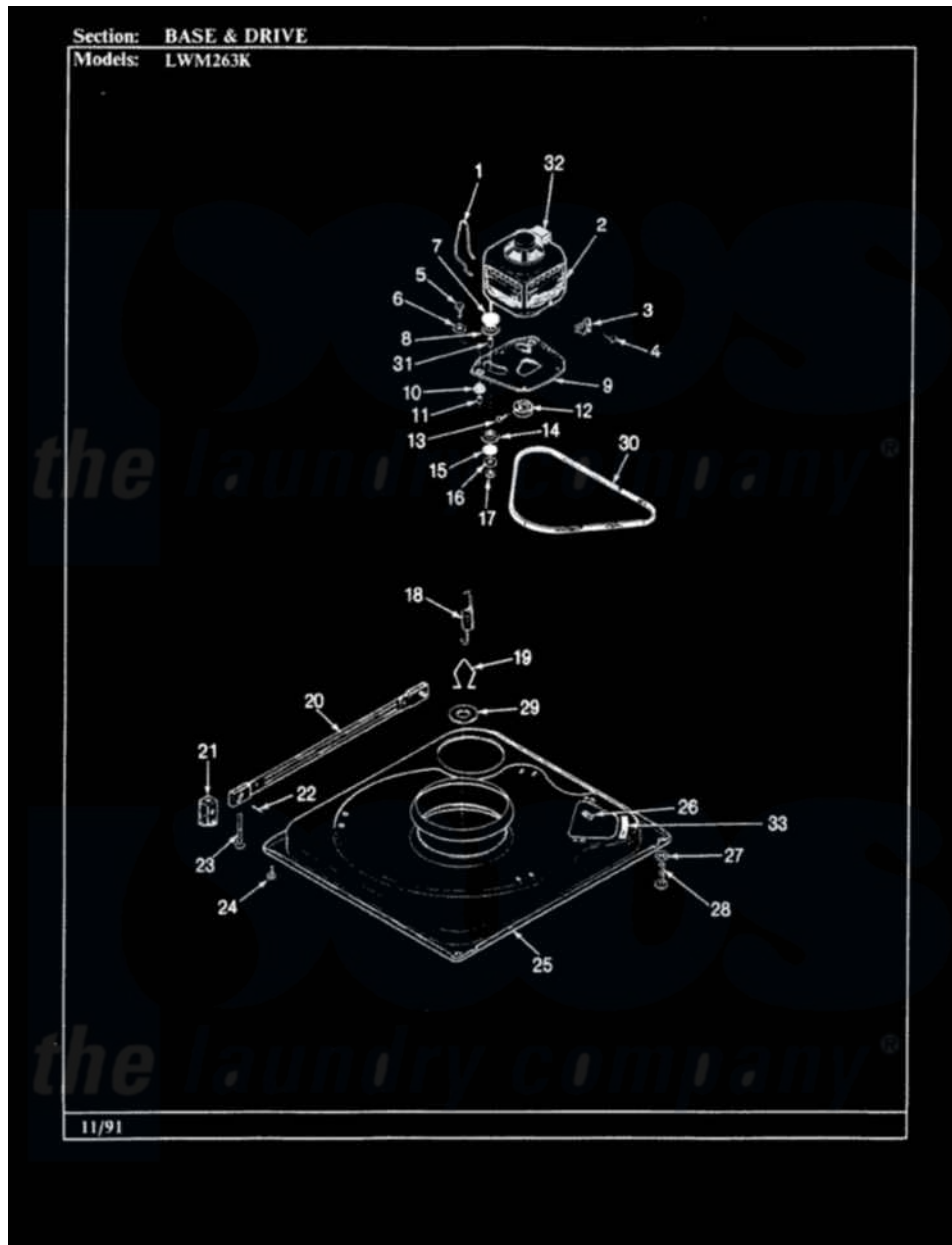

Norge LWM263KA 01 - BASE & DRIVE

Norge Residential Norge LWM263KA Washer Parts Parts Diagram 01 - BASE & DRIVE
 Click on the part number to view part

Item	Original Part Number	Replaced By	Status	Part Description
1	35-0235			Spring, Motor Pivot
2	LA-2003			Motor Replacement Kit
"	35-2215	LA-2003		Motor Replacement Kit
3	33-9945			Slide, Foot
4	25-7418	33001178		Back, Tumbler
5	25-7833	21001977		Screw
6	25-7834			Washer, Motor/Base Screw
7	33-9946			Isolator, Motor
8	33-9944	35-3570		Washer, Motor Pivot
9	35-2810	21001783		Plate And Screw Assembly
10	33-9941	35-3646		Isolator, Motor Plate
11	25-7831			Spacer, Mounting
12	35-2124	W10143344		Pulley
13	25-7117			Set Screw
14	33-9943	35-3571		Slide, Motor Pivot
15	33-9967			Washer, Motor Isolator

16	25-7047		Washer, Flat
17	25-7325	Y707702	Locknut
18	35-2681		Not Available SPRING, SUSPENSION
19	35-2976		Not Available HOOK, SUSPENSION SPRING
20	35-2049	21001881	Bar, Stabilizer
21	35-2046		Bracket, Stabilizer
22	35-2052		Pin, Stabilizer
23	35-2050	22004469	Leg And Foot Self Stabalizing
24	35-2039		Not Available PAD, FOOT
"	25-7828	489483	Screw 10-32 X 1/2
25	35-2984		Not Available BASE
26	25-7838	25-7845	Speednut, Motor
27	25-7915		Hex Nut
28	35-0772	25001119	Foot And Pad Assembly
"	35-0837	25001119	Foot And Pad Assembly
29	Y25-7951		Washer, Suspension Hook
30	35-2320	21352320	Belt, Drive
31	25-7830		Spacer
32	33-9765		Switch, Motor
33	35-2065		Pad, Motor Plate