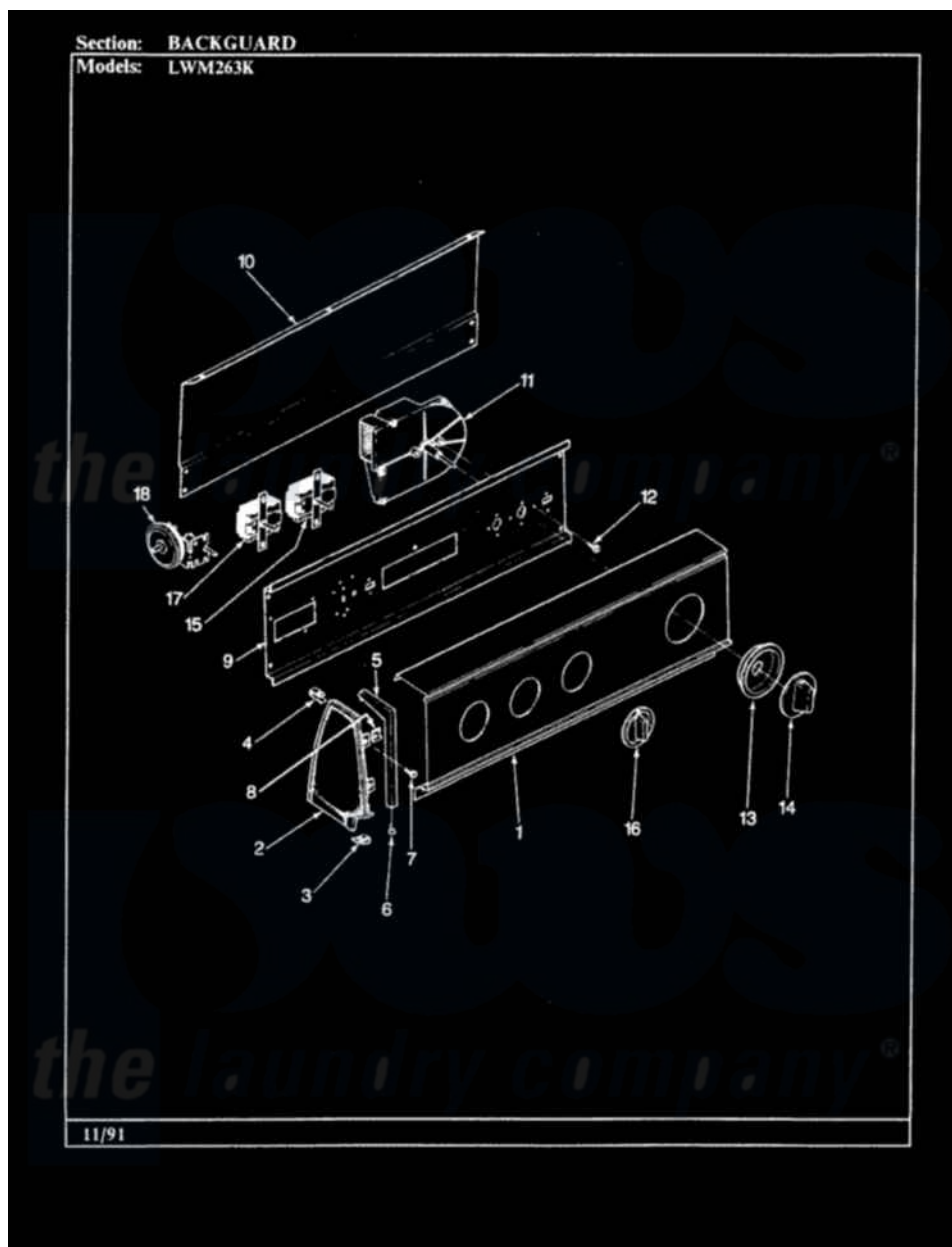

Norge LWM263KA 02 - CONTROL PANEL

Norge Residential Norge LWM263KA Washer Parts Parts Diagram 02 - CONTROL PANEL
 Click on the part number to view part

Item	Original Part Number	Replaced By	Status	Part Description
1	25-7702			Speedclip, End Cap To Control Panel
"	25-7793			Screw
"	35-2178		Not Available	CONTROL PANEL
2	35-2488	21001452		Cap- End
"	35-2487	21001451		Cap- End
3	34-9487		Not Available	PLATE, REINFORCEMENT
"	25-7697	25-2219		Screw
"	25-7851			Speedclip, End Cap To Top
4	25-7435	33002917		Screw, No.10-16
"	25-7852			Speedclip, Rr Shld To End Cap
5	53-0278		Not Available	TRIM, END CAP (LT)
"	53-0277		Not Available	TRIM, END CAP (RT)
6	25-7760			Screw
7	25-3092	90767		Screw, 8A X 3/8 HeX Washer Head Tapping

8	25-7702		Speedclip, End Cap To Control Panel
9	53-1676		Shield, Control
10	25-7853	25-7933	Ring, Retaining
"	25-3092	90767	Screw, 8A X 3/8 HeX Washer Head Tapping
"	25-3457		Screw, Sems
"	35-2688	21001460	Shield, Rear
11	35-2325	35-2789	Timer
12	25-0205	216412	Screw, Bracket To Timer
13	35-2255	21001497	Skirt Ri
14	35-2485	12500058	Knob Ski
15	35-0114		Not Available
			TEMP SWITCH
"	25-3092	90767	Screw, 8A X 3/8 HeX Washer Head Tapping
16	35-2186		Not Available
			KNOB, SELECTOR
17	25-3092	90767	Screw, 8A X 3/8 HeX Washer Head Tapping
"	35-2193		Not Available
			SWITCH, ROTARY SPEED
18	35-3283	21001554	Switch, Water Level
"	25-3092	90767	Screw, 8A X 3/8 HeX Washer Head Tapping
19	35-2459		Not Available
			MANUAL, U&C INSERT