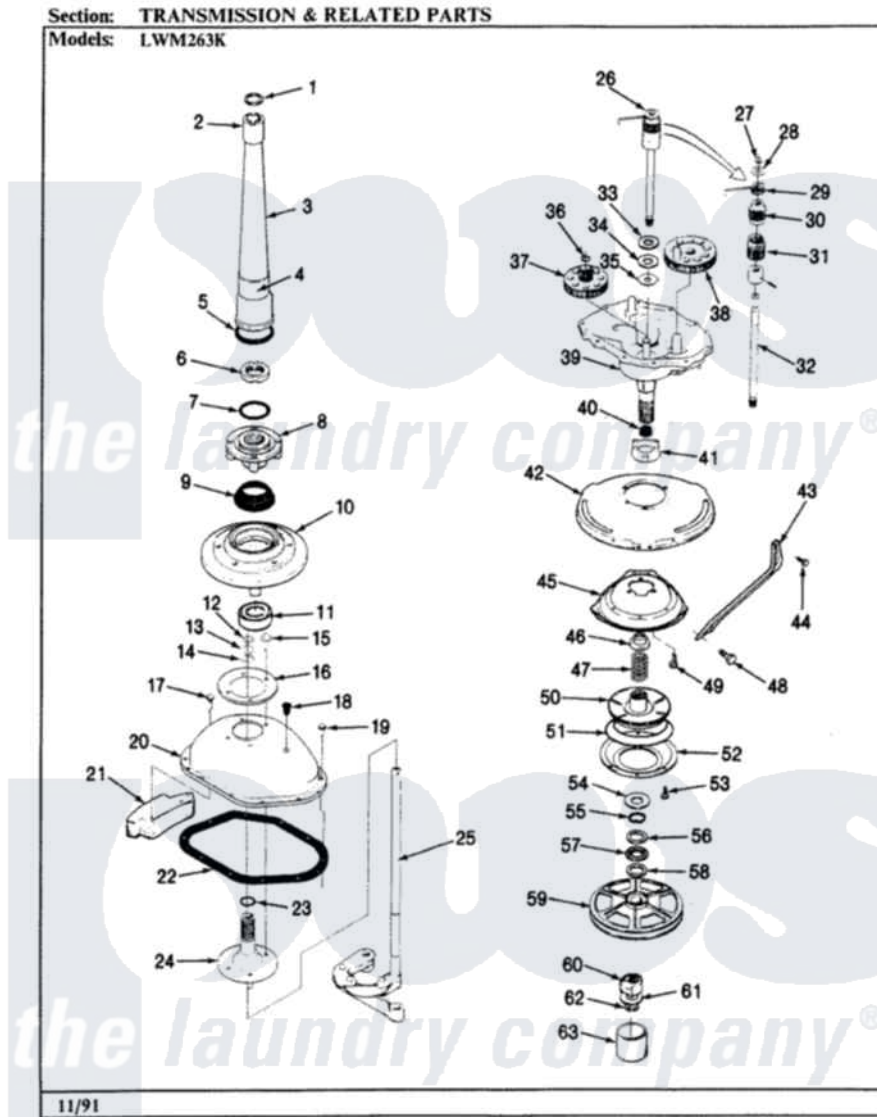

# Norge LWM263KA 03 - TRANSMISSION

Norge Residential Norge LWM263KA Washer Parts Parts Diagram 03 - TRANSMISSION  
Click on the part number to view part

Item	Original Part Number	Replaced By	Status	Part Description
1	<a href="#">25-7941</a>			"O" Ring, Agr Drive Shaft
2	35-2835	<a href="#">21001066</a>		Bearing, Centerpost
3	35-2792	<a href="#">21001401</a>		Center Pos
4	35-2983		Not Available	CENTERPOST ASSY.
"	<a href="#">33-6790</a>			Bearing, Agitator
5	<a href="#">35-2906</a>			Seal, Centerpost Bottom
6	<a href="#">35-2791</a>			Nut, Spin Tube
7	<a href="#">25-7938</a>			"O" Ring, Basket Drive Hub
8	35-2715		Not Available	BASKET DRIVE HUB ASSY
9	<a href="#">35-2974</a>			Tub Seal/Hub Assembly
10	35-2716	<a href="#">12001561</a>		Bearing And Seal Housing Assembly
11	35-2972	<a href="#">12001561</a>		Bearing And Seal Housing Assembly
"	<a href="#">35-2205</a>			Bearing, Spin
12	25-7949		Not Available	RING, RETAINING (AG. SHAFT)