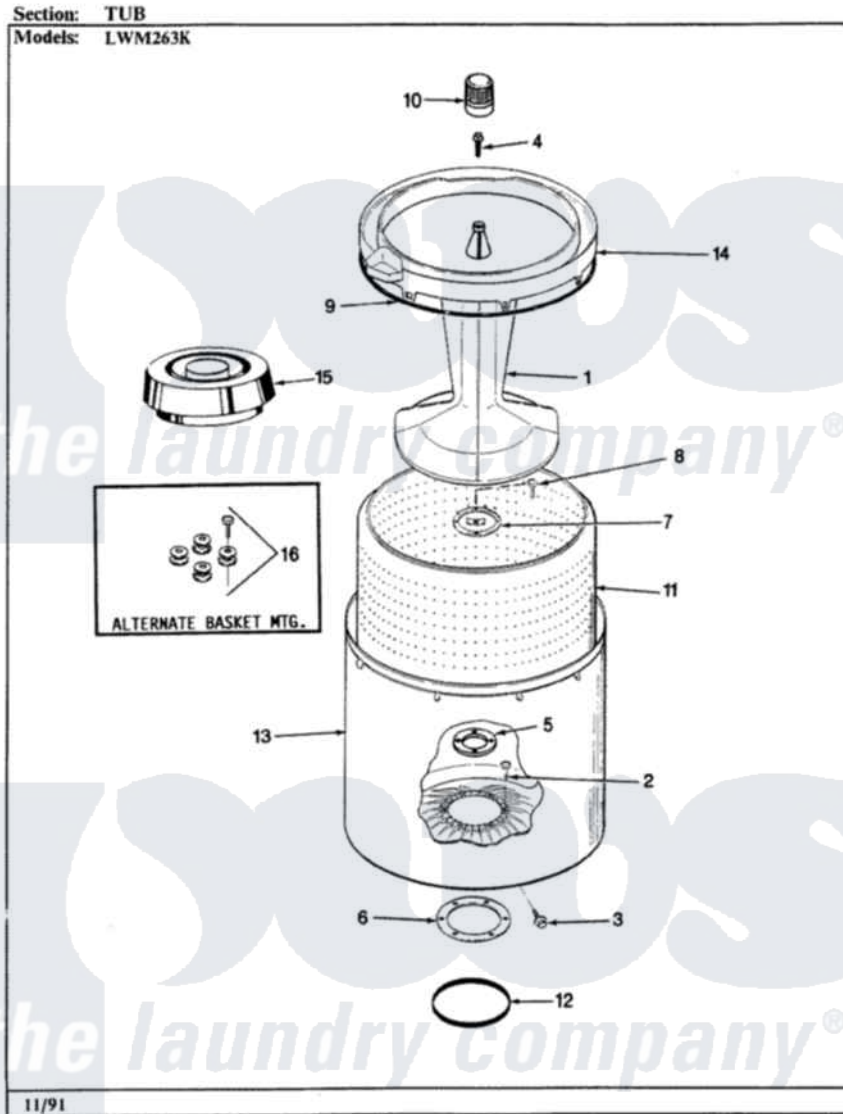

# Norge LWM263KA 04 - TUB

Norge Residential Norge LWM263KA Washer Parts Parts Diagram 04 - TUB  
Click on the part number to view part

Item	Original Part Number	Replaced By	Status	Part Description
1	35-2717	<a href="#">35-3580</a>		Agitator
2	25-7949		Not Available	RING, RETAINING (AG. SHAFT)
3	25-7953	<a href="#">22002933</a>		Screw
4	25-7948	<a href="#">W10309247</a>		Screw
5	<a href="#">33-8959</a>			Gasket
6	<a href="#">35-2979</a>			Gasket, Tub/Hsg
7	33-8799		Not Available	REINF PLATE
8	25-7783	<a href="#">4356852</a>		Screw
9	<a href="#">35-2328</a>			Seal, Tub Top
10	<a href="#">35-2733</a>			Cap, Agitator
11	35-3016		Not Available	BASKET ASSY
12	<a href="#">35-2978</a>			Seal, Tub/Housing
13	35-2952	<a href="#">35-3700</a>		Tub Assembly
14	35-2034		Not Available	TOP, TUB
"	35-2262		Not Available	SHIELD, TUB TOP
15	<a href="#">35-2550</a>			Dispenser, Rinse