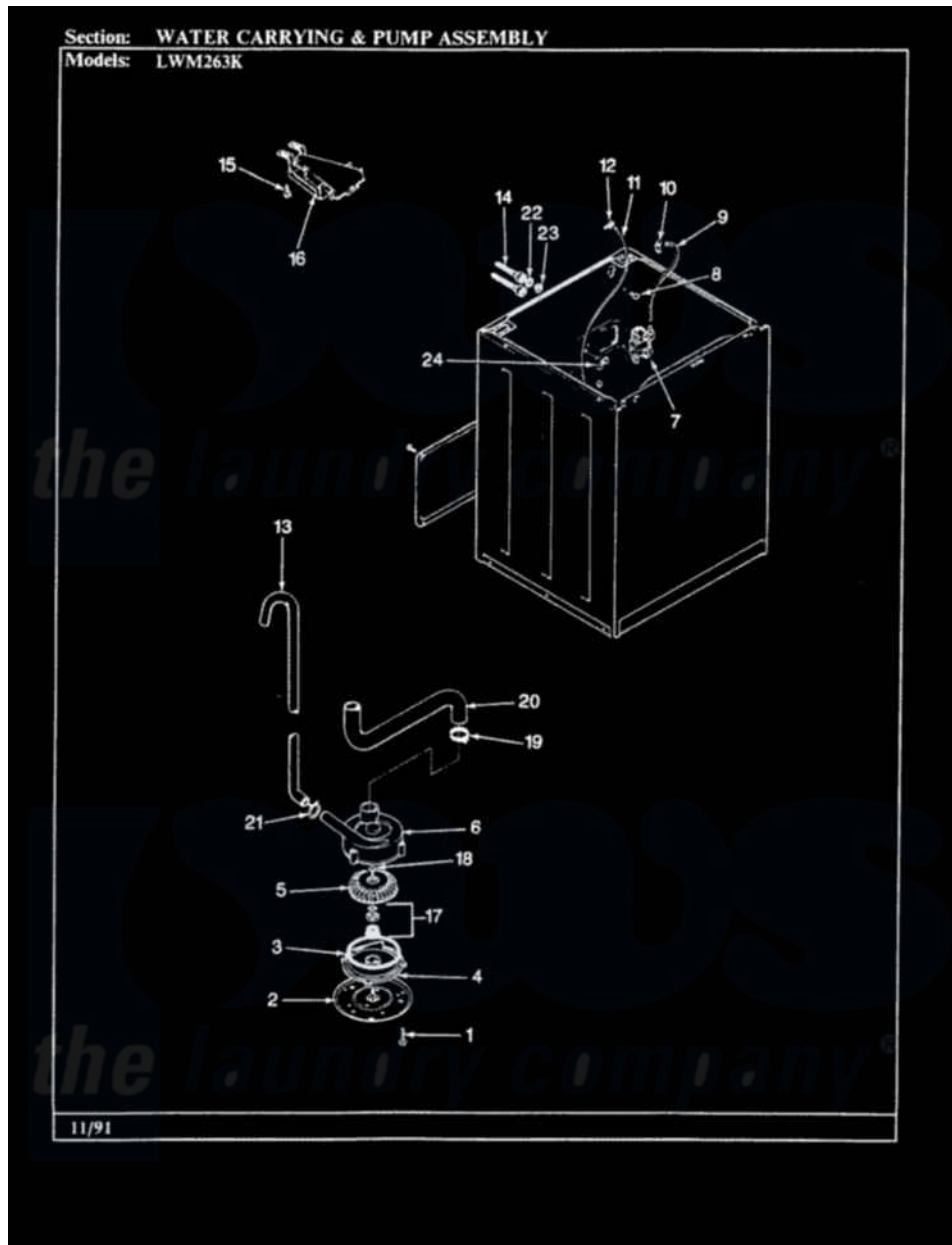

Norge LWM263KA 05 - WATER CARRYING & PUMP ASSEMBLY

Norge Residential Norge LWM263KA Washer Parts Parts Diagram 05 - WATER CARRYING & PUMP ASSEMBLY
 Click on the part number to view part

Item	Original Part Number	Replaced By	Status	Part Description
1	25-7405	3196164		Screw
2	33-6035		Not Available	PLATE & PULLEY ASSY.
3	33-6032			Gasket
4	35-2058			Base, Pump
5	35-2057	35-6465		Pump Assem
6	35-2056		Not Available	HOUSING, PUMP
"	35-2099	35-6465		Pump Assem
7	35-2375			Valve, Water Mixing-230V
"	25-7220			Clip, Cabinet Top
8	25-7867	596669		Clamp, Manifold
9	35-2378	12002749		Hose, Flume Kit
10	25-7867	596669		Clamp, Manifold
11	35-2261		Not Available	PAD, PRESSURE SWITCH HOSE
"	35-2322	21001748		Hose, Pressure Switch
12	33-6099			Clamp
13	35-2896	211704		Hose, Drain

14	35-0873	76313	Hosefill
"	35-2378	12002749	Hose, Flume Kit
15	25-3092	90767	Screw, 8A X 3/8 HeX Washer Head Tapping
16	35-2051	21001760	Flume Assembly / Water Diverter
17	35-0707		Seal, Seat And "O" Ring
18	25-7894	W10001180	Screw
19	25-6069	Not Available	CORBIN CLAMP
20	35-2982		Hose Tub To Pump
21	25-7080	285655	Clamp, Hose
22	25-7048		Washer
23	33-7313	33-4264N	Strainer And Washer Kit
24	25-7796	596669	Clamp, Manifold