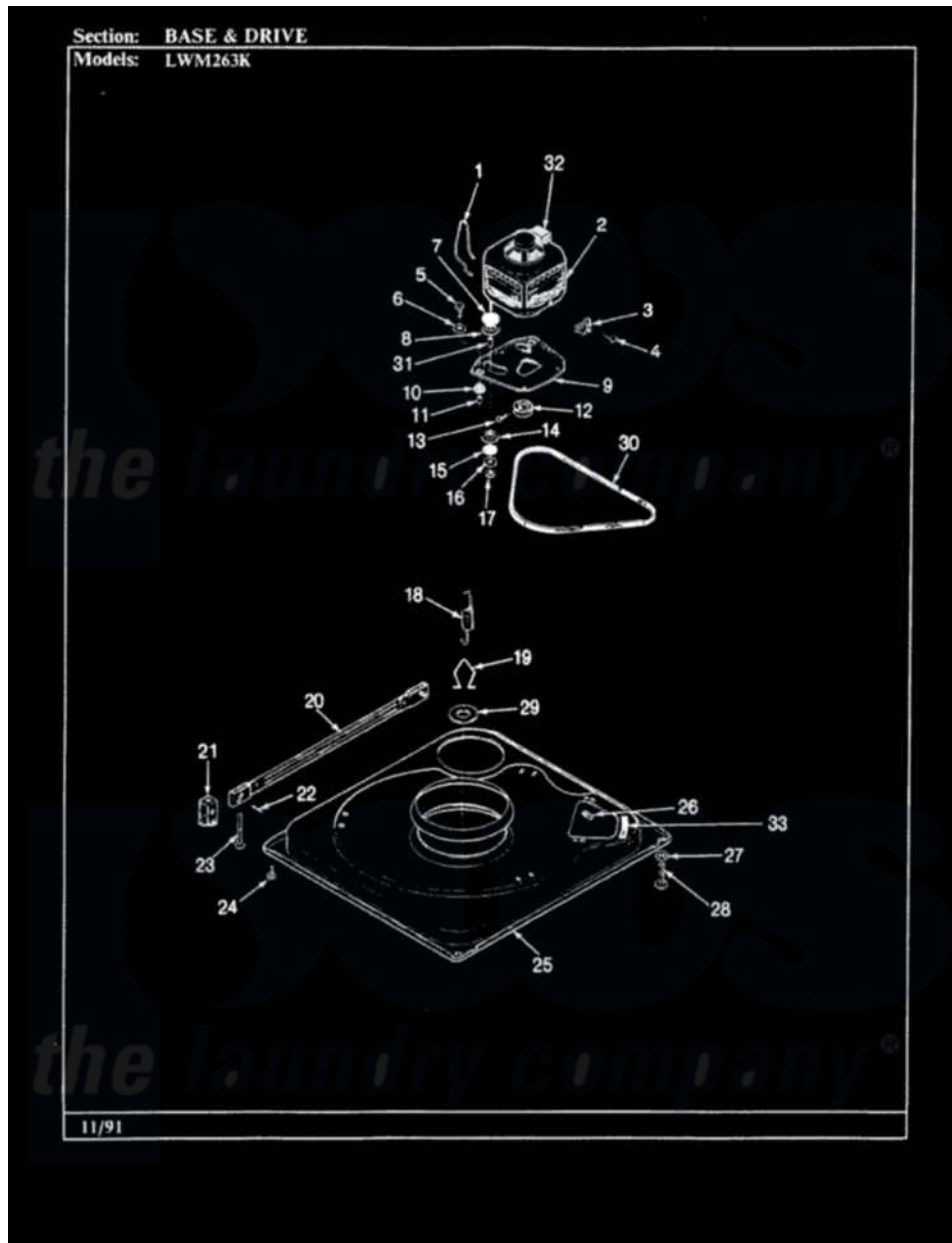

Norge LWM263KH 01 - BASE & DRIVE

Norge Residential Norge LWM263KH Washer Parts Parts Diagram 01 - BASE & DRIVE
 Click on the part number to view part

Item	Original Part Number	Replaced By	Status	Part Description
1	35-0235			Spring, Motor Pivot
2	LA-2003			Motor Replacement Kit
"	35-2215	LA-2003		Motor Replacement Kit
3	33-9945			Slide, Foot
4	25-7418	33001178		Back, Tumbler
5	25-7833	21001977		Screw
6	25-7834			Washer, Motor/Base Screw
7	33-9946			Isolator, Motor
8	33-9944	35-3570		Washer, Motor Pivot
9	35-2810	21001783		Plate And Screw Assembly
10	33-9941	35-3646		Isolator, Motor Plate
11	25-7831			Spacer, Mounting
12	35-2124	W10143344		Pulley
13	25-7117			Set Screw
14	33-9943	35-3571		Slide, Motor Pivot
15	33-9967			Washer, Motor Isolator

16	25-7047		Washer, Flat
17	25-7325	Y707702	Locknut
18	35-2681		Not Available SPRING, SUSPENSION
19	35-2976		Not Available HOOK, SUSPENSION SPRING
20	35-2049	21001881	Bar, Stabilizer
21	35-2046		Bracket, Stabilizer
22	35-2052		Pin, Stabilizer
23	35-2050	22004469	Leg And Foot Self Stabalizing
24	35-2039		Not Available PAD, FOOT
"	25-7828	489483	Screw 10-32 X 1/2
25	35-2984		Not Available BASE
26	25-7838	25-7845	Speednut, Motor
27	25-7915		Hex Nut
28	35-0772	25001119	Foot And Pad Assembly
"	35-0837	25001119	Foot And Pad Assembly
29	Y25-7951		Washer, Suspension Hook
30	35-2320	21352320	Belt, Drive
31	25-7830		Spacer
32	33-9765		Switch, Motor
33	35-2065		Pad, Motor Plate