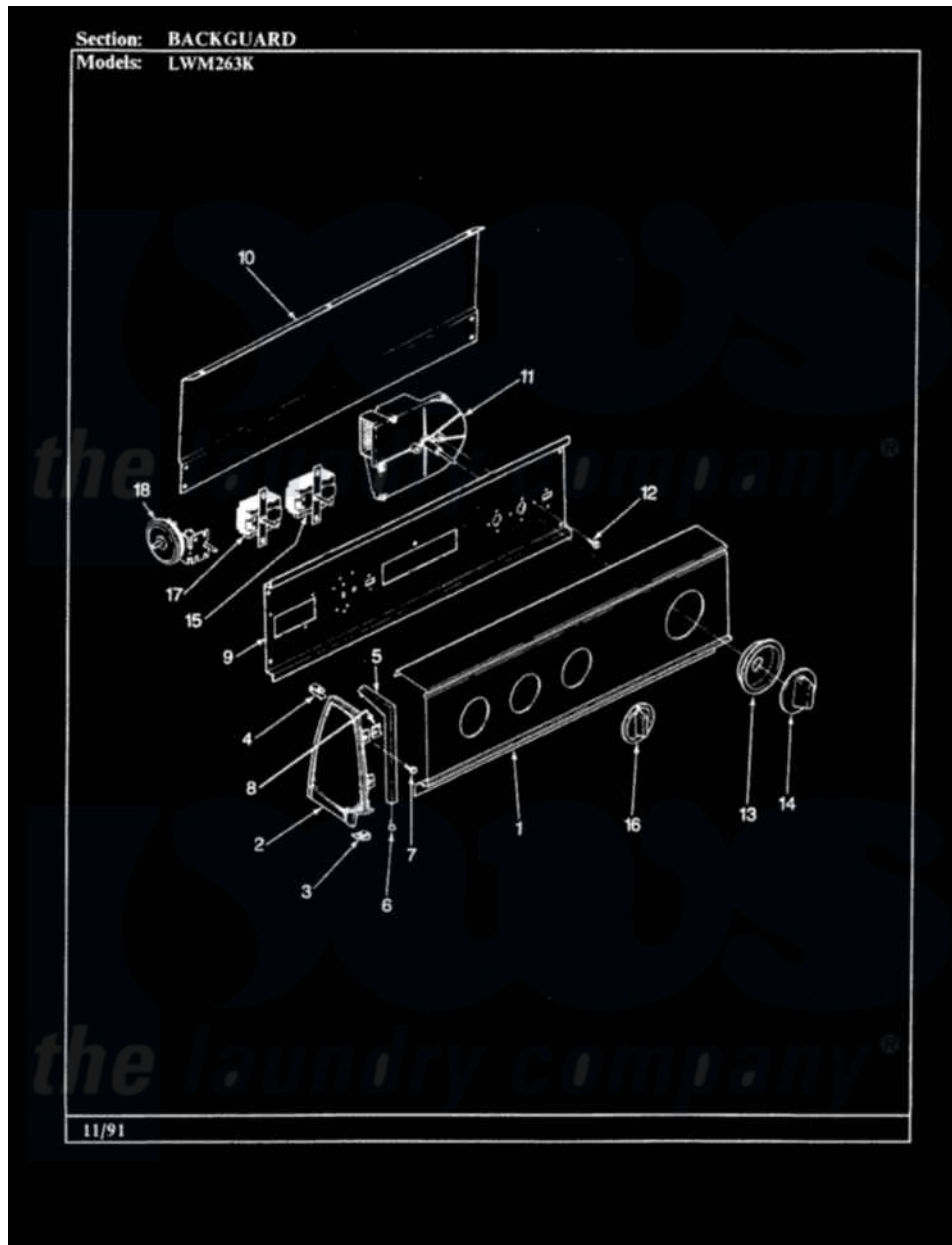

Norge LWM263KH 02 - CONTROL PANEL

Norge Residential Norge LWM263KH Washer Parts Parts Diagram 02 - CONTROL PANEL
 Click on the part number to view part

Item	Original Part Number	Replaced By	Status	Part Description
1	25-7702			Speedclip, End Cap To Control Panel
"	25-7793			Screw
"	35-2178		Not Available	CONTROL PANEL
2	35-2488	21001452		Cap- End
"	35-2487	21001451		Cap- End
3	34-9487		Not Available	PLATE, REINFORCEMENT
"	25-7697	25-2219		Screw
"	25-7851			Speedclip, End Cap To Top
4	25-7435	33002917		Screw, No.10-16
"	25-7852			Speedclip, Rr Shld To End Cap
5	53-0278		Not Available	TRIM, END CAP (LT)
"	53-0277		Not Available	TRIM, END CAP (RT)
6	25-7760			Screw
7	25-3092	90767		Screw, 8A X 3/8 HeX Washer Head Tapping

8	25-7702		Speedclip, End Cap To Control Panel
9	53-1676		Shield, Control
10	25-7853	25-7933	Ring, Retaining
"	25-3092	90767	Screw, 8A X 3/8 HeX Washer Head Tapping
"	25-3457		Screw, Sems
"	35-2688	21001460	Shield, Rear
11	35-2325	35-2789	Timer
12	25-0205	216412	Screw, Bracket To Timer
13	35-2255	21001497	Skirt Ri
14	35-2485	12500058	Knob Ski
15	35-0114		Not Available
			TEMP SWITCH
"	25-3092	90767	Screw, 8A X 3/8 HeX Washer Head Tapping
16	35-2186		Not Available
			KNOB, SELECTOR
17	25-3092	90767	Screw, 8A X 3/8 HeX Washer Head Tapping
"	35-2193		Not Available
			SWITCH, ROTARY SPEED
18	35-3283	21001554	Switch, Water Level
"	25-3092	90767	Screw, 8A X 3/8 HeX Washer Head Tapping
19	35-2459		Not Available
			MANUAL, U&C INSERT