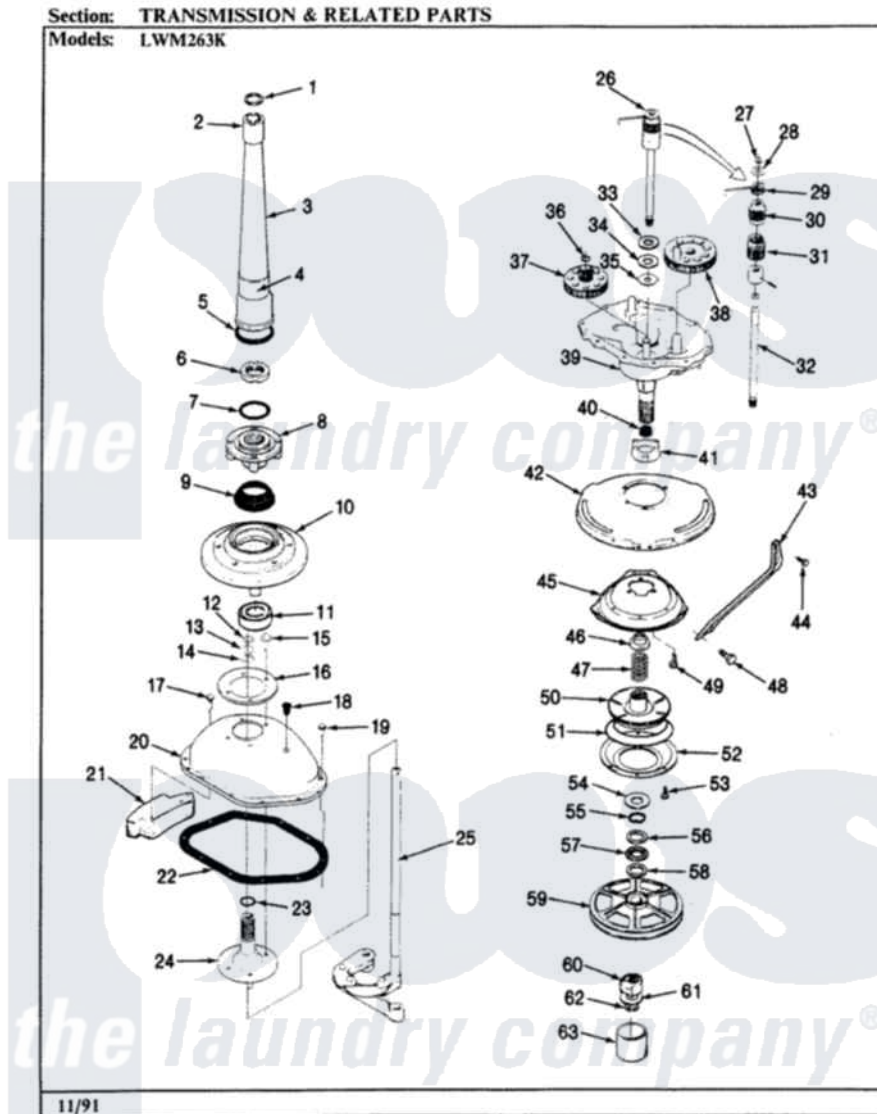

# Norge LWM263KH 03 - TRANSMISSION

Norge Residential Norge LWM263KH Washer Parts Parts Diagram 03 - TRANSMISSION  
Click on the part number to view part

Item	Original Part Number	Replaced By	Status	Part Description
1	<a href="#">25-7941</a>			"O" Ring, Agr Drive Shaft
2	35-2835	<a href="#">21001066</a>		Bearing, Centerpost
3	35-2792	<a href="#">21001401</a>		Center Pos
4	35-2983		Not Available	CENTERPOST ASSY.
"	<a href="#">33-6790</a>			Bearing, Agitator
5	<a href="#">35-2906</a>			Seal, Centerpost Bottom
6	<a href="#">35-2791</a>			Nut, Spin Tube
7	<a href="#">25-7938</a>			"O" Ring, Basket Drive Hub
8	35-2715		Not Available	BASKET DRIVE HUB ASSY
9	<a href="#">35-2974</a>			Tub Seal/Hub Assembly
10	35-2716	<a href="#">12001561</a>		Bearing And Seal Housing Assembly
11	35-2972	<a href="#">12001561</a>		Bearing And Seal Housing Assembly
"	<a href="#">35-2205</a>			Bearing, Spin
12	25-7949		Not Available	RING, RETAINING (AG. SHAFT)