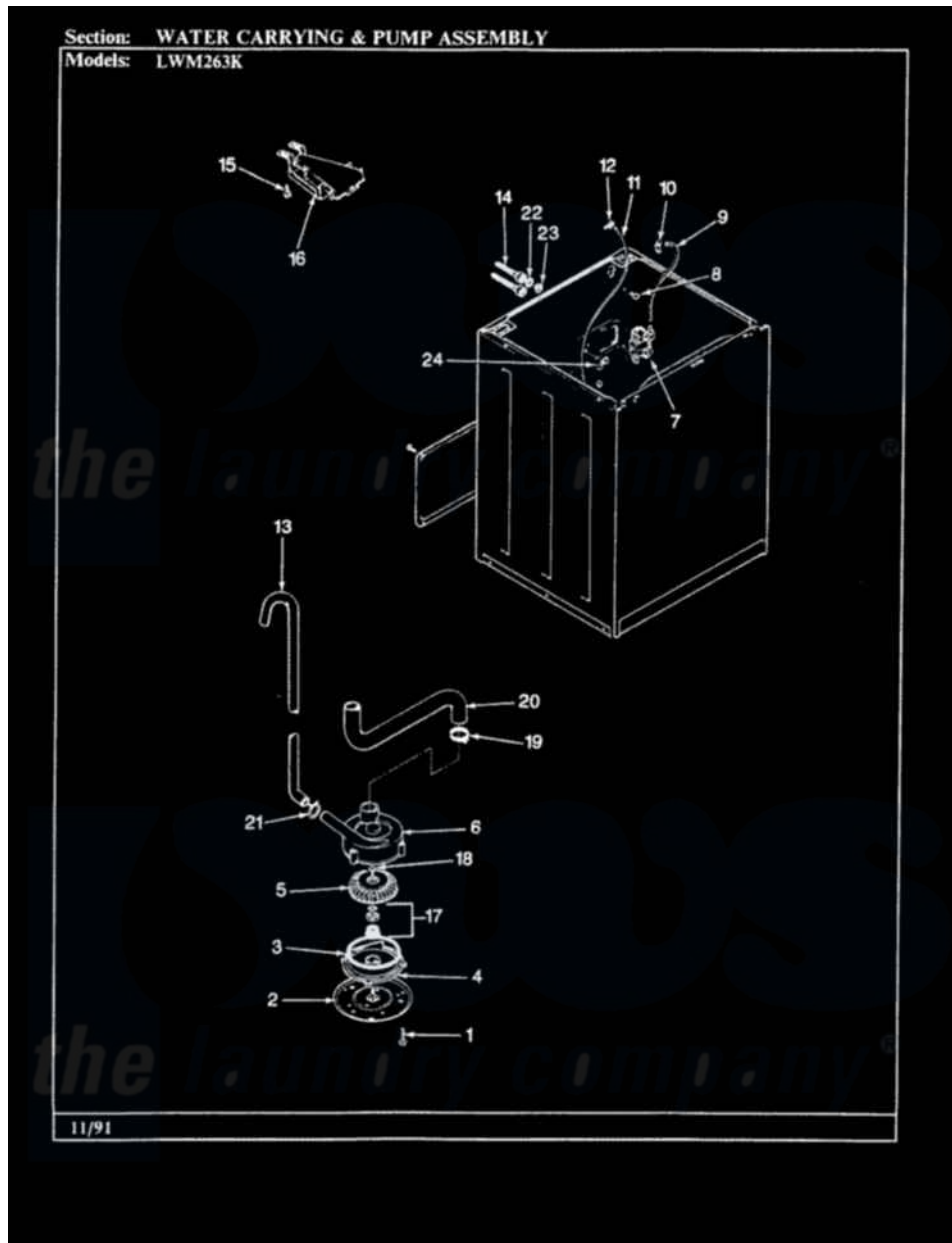

# Norge LWM263KH 05 - WATER CARRYING & PUMP ASSEMBLY

Norge Residential Norge LWM263KH Washer Parts Parts Diagram 05 - WATER CARRYING & PUMP ASSEMBLY  
Click on the part number to view part

Item	Original Part Number	Replaced By	Status	Part Description
1	25-7405	<a href="#">3196164</a>		Screw
2	33-6035		Not Available	PLATE & PULLEY ASSY.
3	<a href="#">33-6032</a>			Gasket
4	<a href="#">35-2058</a>			Base, Pump
5	35-2057	<a href="#">35-6465</a>		Pump Assem
6	35-2056		Not Available	HOUSING, PUMP
"	35-2099	<a href="#">35-6465</a>		Pump Assem
7	<a href="#">35-2375</a>			Valve, Water Mixing-230V
"	<a href="#">25-7220</a>			Clip, Cabinet Top
8	25-7867	<a href="#">596669</a>		Clamp, Manifold
9	35-2378	<a href="#">12002749</a>		Hose, Flume Kit
10	25-7867	<a href="#">596669</a>		Clamp, Manifold
11	35-2261		Not Available	PAD, PRESSURE SWITCH HOSE
"	35-2322	<a href="#">21001748</a>		Hose, Pressure Switch
12	<a href="#">33-6099</a>			Clamp
13	35-2896	<a href="#">211704</a>		Hose, Drain

14	35-0873	<a href="#">76313</a>	Hosefill
"	35-2378	<a href="#">12002749</a>	Hose, Flume Kit
15	25-3092	<a href="#">90767</a>	Screw, 8A X 3/8 HeX Washer Head Tapping
16	35-2051	<a href="#">21001760</a>	Flume Assembly / Water Diverter
17	<a href="#">35-0707</a>		Seal, Seat And "O" Ring
18	25-7894	<a href="#">W10001180</a>	Screw
19	25-6069	Not Available	CORBIN CLAMP
20	<a href="#">35-2982</a>		Hose Tub To Pump
21	25-7080	<a href="#">285655</a>	Clamp, Hose
22	<a href="#">25-7048</a>		Washer
23	33-7313	<a href="#">33-4264N</a>	Strainer And Washer Kit
24	25-7796	<a href="#">596669</a>	Clamp, Manifold