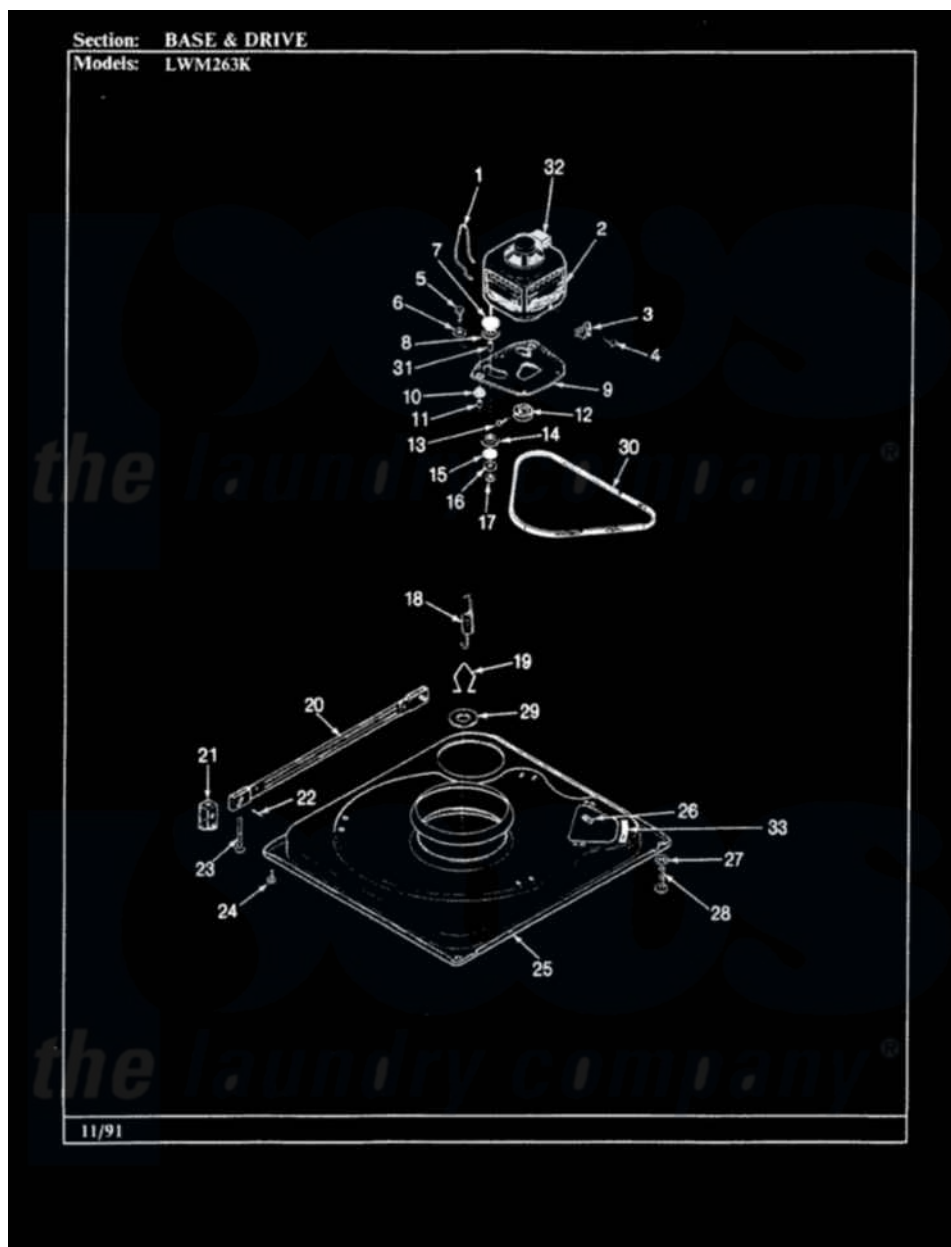

Norge LWM263KW 01 - BASE & DRIVE

Norge Residential Norge LWM263KW Washer Parts Parts Diagram 01 - BASE & DRIVE

Click on the part number to view part

Item	Original Part Number	Replaced By	Status	Part Description
1	35-0235			Spring, Motor Pivot
2	LA-2003			Motor Replacement Kit
"	35-2215	LA-2003		Motor Replacement Kit
3	33-9945			Slide, Foot
4	25-7418	33001178		Back, Tumbler
5	25-7833	21001977		Screw
6	25-7834			Washer, Motor/Base Screw
7	33-9946			Isolator, Motor
8	33-9944	35-3570		Washer, Motor Pivot
9	35-2810	21001783		Plate And Screw Assembly
10	33-9941	35-3646		Isolator, Motor Plate
11	25-7831			Spacer, Mounting
12	35-2124	W10143344		Pulley
13	25-7117			Set Screw
14	33-9943	35-3571		Slide, Motor Pivot
15	33-9967			Washer, Motor Isolator

16	25-7047		Washer, Flat
17	25-7325	Y707702	Locknut
18	35-2681		Not Available SPRING, SUSPENSION
19	35-2976		Not Available HOOK, SUSPENSION SPRING
20	35-2049	21001881	Bar, Stabilizer
21	35-2046		Bracket, Stabilizer
22	35-2052		Pin, Stabilizer
23	35-2050	22004469	Leg And Foot Self Stabalizing
24	35-2039		Not Available PAD, FOOT
"	25-7828	489483	Screw 10-32 X 1/2
25	35-2984		Not Available BASE
26	25-7838	25-7845	Speednut, Motor
27	25-7915		Hex Nut
28	35-0772	25001119	Foot And Pad Assembly
"	35-0837	25001119	Foot And Pad Assembly
29	Y25-7951		Washer, Suspension Hook
30	35-2320	21352320	Belt, Drive
31	25-7830		Spacer
32	33-9765		Switch, Motor
33	35-2065		Pad, Motor Plate