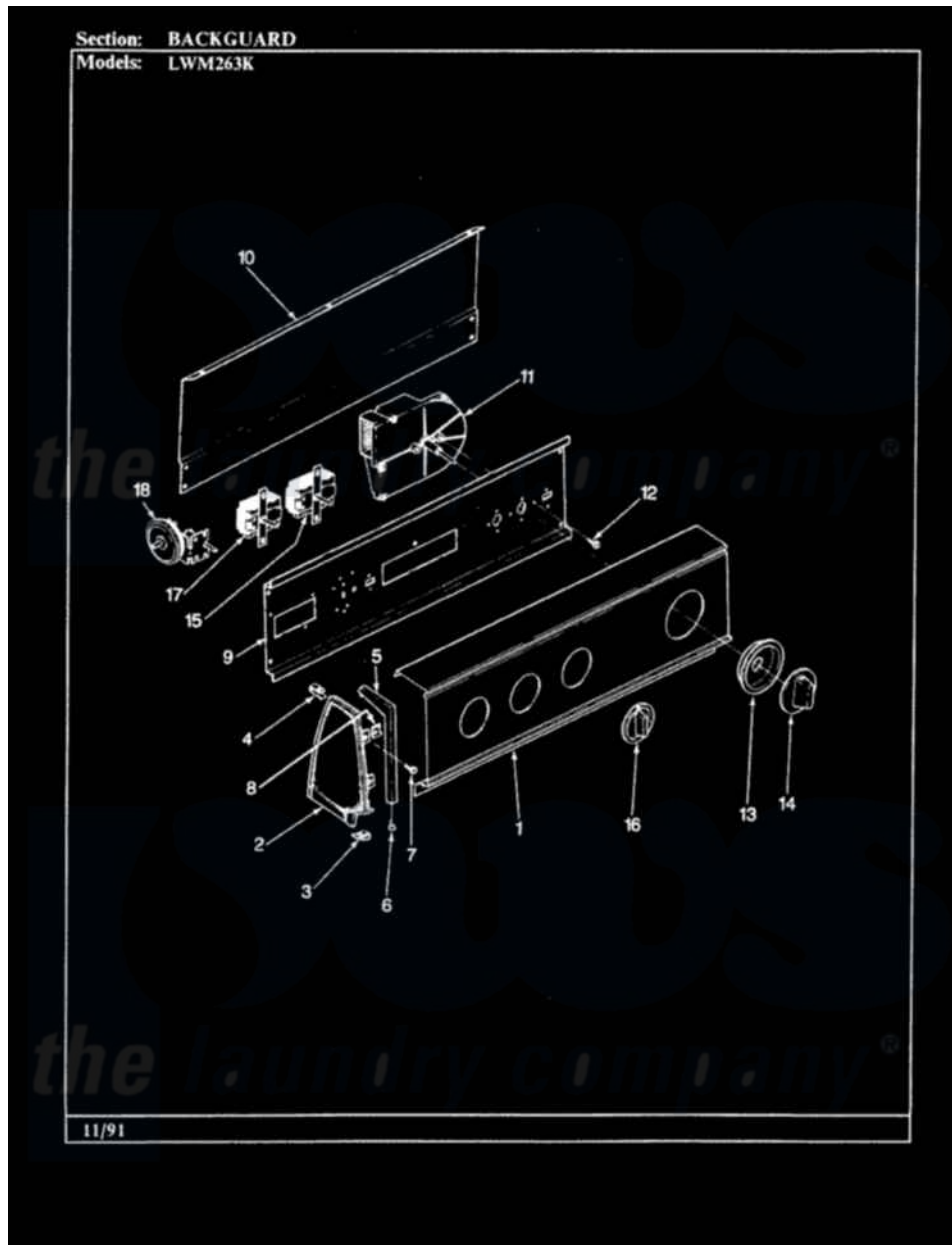

# Norge LWM263KW 02 - CONTROL PANEL

Norge [Residential Norge LWM263KW Washer Parts](#) Parts Diagram 02 - CONTROL PANEL  
 Click on the part number to view part

Item	Original Part Number	Replaced By	Status	Part Description
1	<a href="#">25-7702</a>			Speedclip, End Cap To Control Panel
"	<a href="#">25-7793</a>			Screw
"	35-2178		Not Available	CONTROL PANEL
2	35-2488	<a href="#">21001452</a>		Cap- End
"	35-2487	<a href="#">21001451</a>		Cap- End
3	34-9487		Not Available	PLATE, REINFORCEMENT
"	25-7697	<a href="#">25-2219</a>		Screw
"	<a href="#">25-7851</a>			Speedclip, End Cap To Top
4	25-7435	<a href="#">33002917</a>		Screw, No.10-16
"	<a href="#">25-7852</a>			Speedclip, Rr Shld To End Cap
5	53-0278		Not Available	TRIM, END CAP (LT)
"	53-0277		Not Available	TRIM, END CAP (RT)
6	<a href="#">25-7760</a>			Screw
7	25-3092	<a href="#">90767</a>		Screw, 8A X 3/8 HeX Washer Head Tapping

8	<a href="#">25-7702</a>		Speedclip, End Cap To Control Panel
9	<a href="#">53-1676</a>		Shield, Control
10	25-7853	<a href="#">25-7933</a>	Ring, Retaining
"	25-3092	<a href="#">90767</a>	Screw, 8A X 3/8 HeX Washer Head Tapping
"	<a href="#">25-3457</a>		Screw, Sems
"	35-2688	<a href="#">21001460</a>	Shield, Rear
11	35-2325	<a href="#">35-2789</a>	Timer
12	25-0205	<a href="#">216412</a>	Screw, Bracket To Timer
13	35-2255	<a href="#">21001497</a>	Skirt Ri
14	35-2485	<a href="#">12500058</a>	Knob Ski
15	35-0114		Not Available
			TEMP SWITCH
"	25-3092	<a href="#">90767</a>	Screw, 8A X 3/8 HeX Washer Head Tapping
16	35-2186		Not Available
			KNOB, SELECTOR
17	25-3092	<a href="#">90767</a>	Screw, 8A X 3/8 HeX Washer Head Tapping
"	35-2193		Not Available
			SWITCH, ROTARY SPEED
18	35-3283	<a href="#">21001554</a>	Switch, Water Level
"	25-3092	<a href="#">90767</a>	Screw, 8A X 3/8 HeX Washer Head Tapping
19	35-2459		Not Available
			MANUAL, U&C INSERT