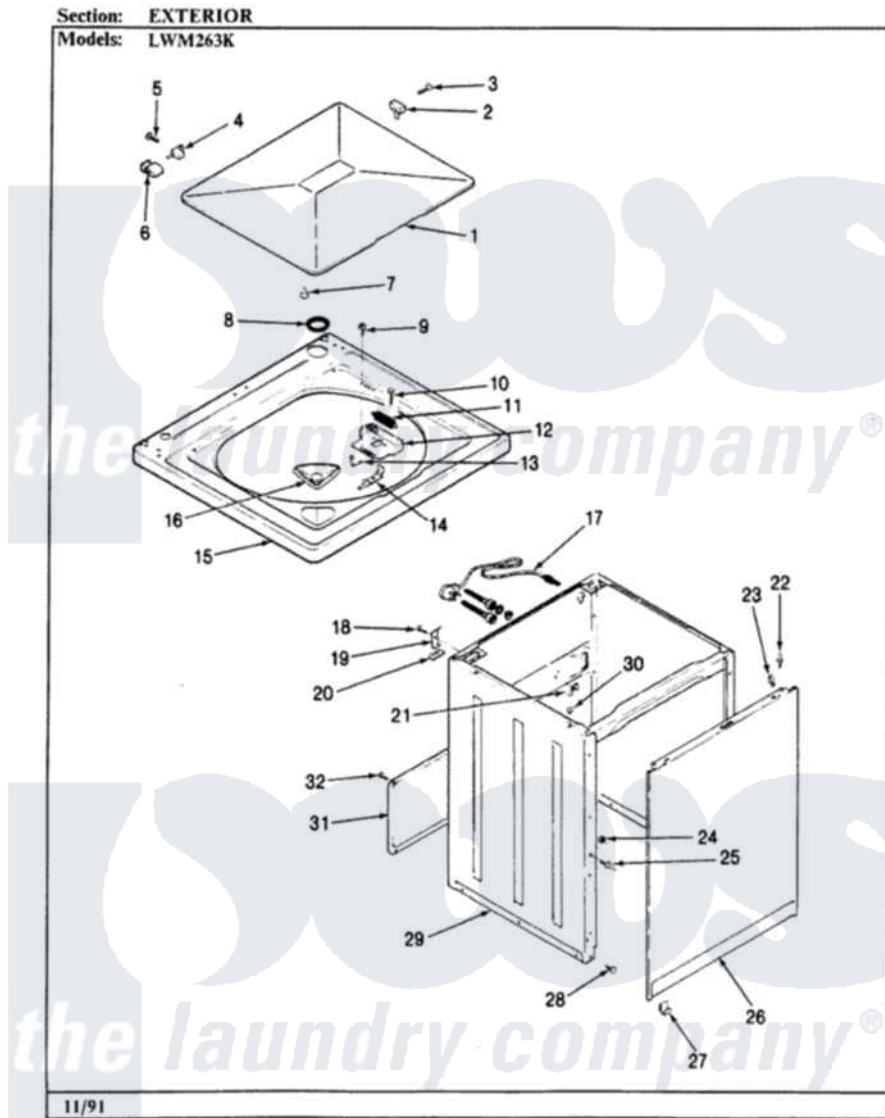

Norge LWM263KW 03 - EXTERIOR

Norge Residential Norge LWM263KW Washer Parts Parts Diagram 03 - EXTERIOR
Click on the part number to view part

Item	Original Part Number	Replaced By	Status	Part Description
1	35-2026			Lid
2	25-7436			Nylite Washer
"	43-0057			Actuator, Door Switch
3	25-7438			Screw
4	25-7086	Y0308025		Washer, Stainless Steel
"	35-2045			Pin, Hinge
5	25-7893			Screw
6	35-2044			Hinge, Lid
7	35-0581			Bumper, Door
8	35-2063			Bushing, Insulator
"	35-2064			Bushing, Insulating
9	25-7463	7101P012-60		Screw
10	25-7437	40040701		Screw, Tapping No.6b-20
11	35-2814	12001187		Kit, Lid Switch Assembly
12	35-2795	12001187		Kit, Lid Switch Assembly
13	25-7878			Clip

14	35-2805	12001187	Kit, Lid Switch Assembly
15	35-2739		Top, Cabinet
16	33-9906	21001167	Dispenser, Bleach
17	35-0680		Not Available
18	25-7893		CORD, POWER
19	33-7450	35-2846	Screw
20	33-0930		Hinge, Cabinet Top
21	33-6099		Pad, Top Hinge
22	53-0643		Clamp
23	34-9701		Pin, Locator
24	25-0224	3400029	Guide, Cabinet
25	53-0643		Nut, Adapter Plate
26	35-2084		Pin, Locator
27	53-0120		Panel, Front
28	33-2653		Clip, Front Panel
29	35-2106	21001871	Bumper, Cabinet
30	33-2653		Cabinet
31	35-2108	21001871	Bumper, Cabinet
32	25-7733	681414	Cabinet
			Screw, 10AB X 1/2