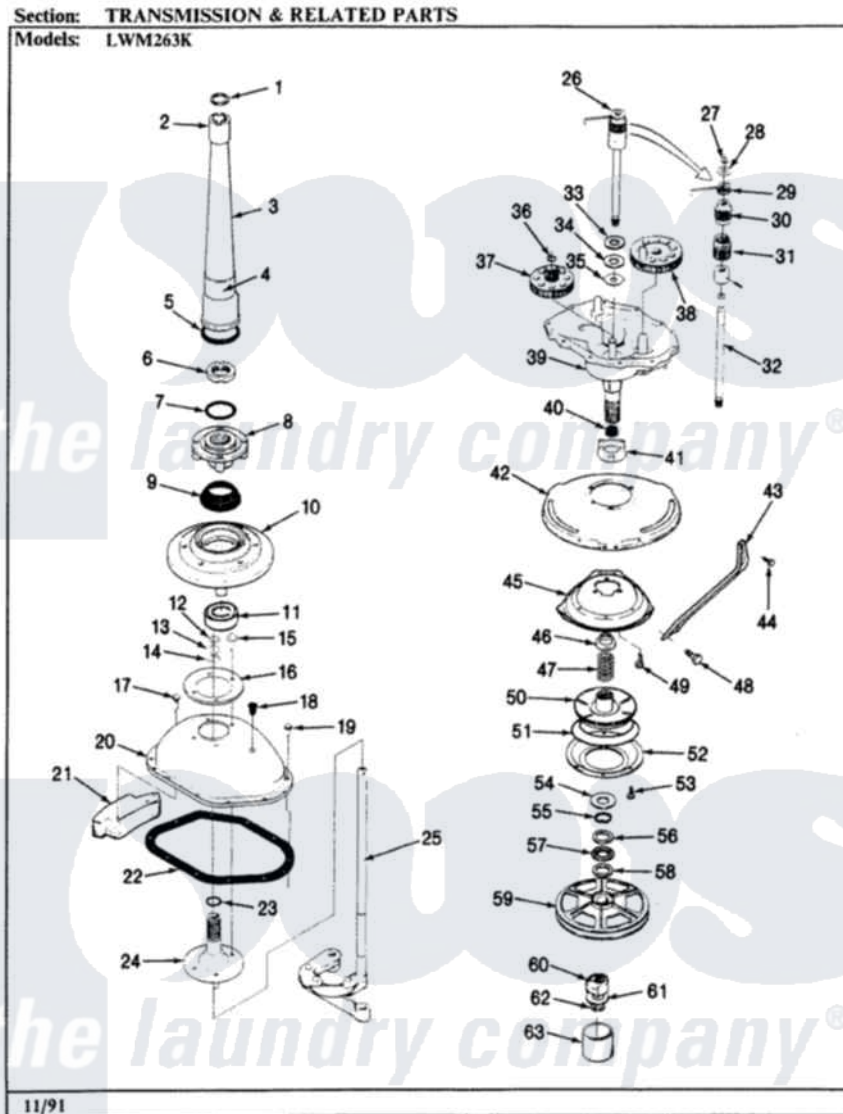

Norge LWM263KW 04 - TRANSMISSION

Norge Residential Norge LWM263KW Washer Parts Parts Diagram 04 - TRANSMISSION
Click on the part number to view part

Item	Original Part Number	Replaced By	Status	Part Description
1	25-7941			"O" Ring, Agr Drive Shaft
2	35-2835	21001066		Bearing, Centerpost
3	35-2792	21001401		Center Pos
4	35-2983		Not Available	CENTERPOST ASSY.
"	33-6790			Bearing, Agitator
5	35-2906			Seal, Centerpost Bottom
6	35-2791			Nut, Spin Tube
7	25-7938			"O" Ring, Basket Drive Hub
8	35-2715		Not Available	BASKET DRIVE HUB ASSY
9	35-2974			Tub Seal/Hub Assembly
10	35-2716	12001561		Bearing And Seal Housing Assembly
11	35-2972	12001561		Bearing And Seal Housing Assembly
"	35-2205			Bearing, Spin
12	25-7949		Not Available	RING, RETAINING (AG. SHAFT)