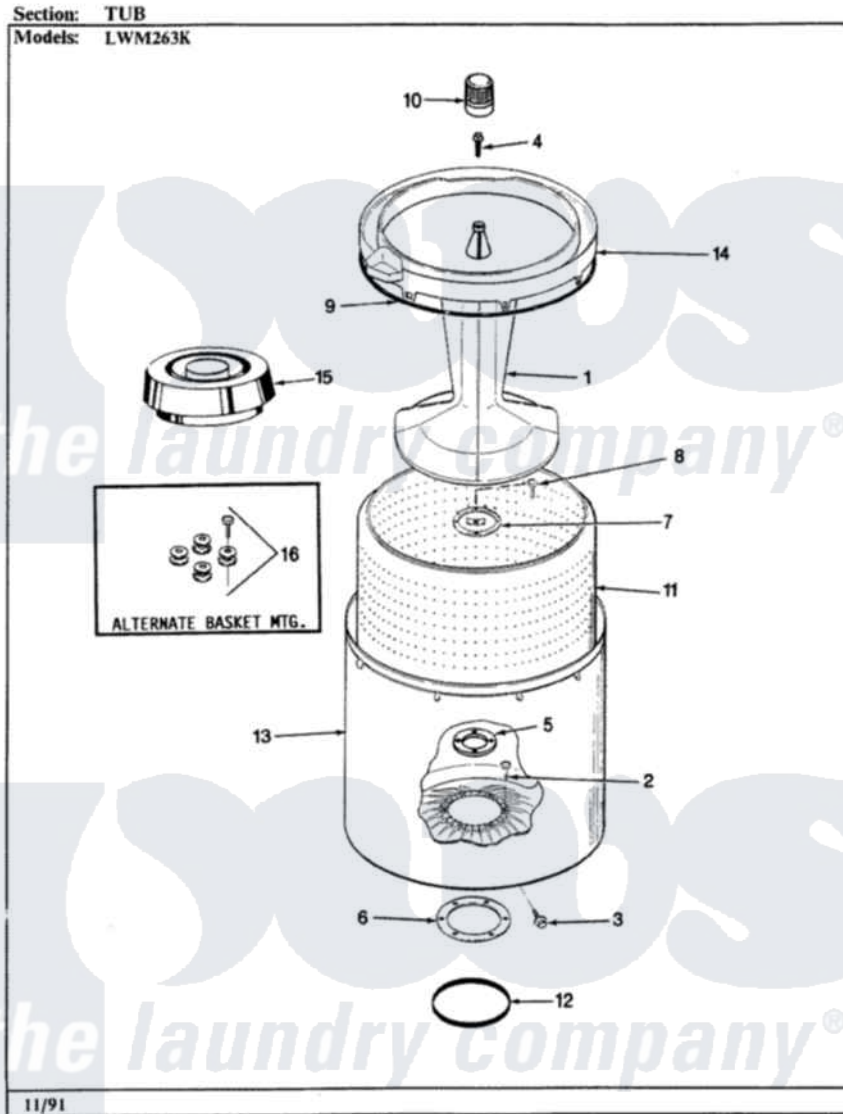

Norge LWM263KW 05 - TUB

Norge [Residential Norge LWM263KW Washer Parts](#) Parts Diagram 05 - TUB
Click on the part number to view part

Item	Original Part Number	Replaced By	Status	Part Description
1	35-2717	35-3580		Agitator
2	25-7949		Not Available	RING, RETAINING (AG. SHAFT)
3	25-7953	22002933		Screw
4	25-7948	W10309247		Screw
5	33-8959			Gasket
6	35-2979			Gasket, Tub/Hsg
7	33-8799		Not Available	REINF PLATE
8	25-7783	4356852		Screw
9	35-2328			Seal, Tub Top
10	35-2733			Cap, Agitator
11	35-3016		Not Available	BASKET ASSY
12	35-2978			Seal, Tub/Housing
13	35-2952	35-3700		Tub Assembly
14	35-2034		Not Available	TOP, TUB
"	35-2262		Not Available	SHIELD, TUB TOP
15	35-2550			Dispenser, Rinse