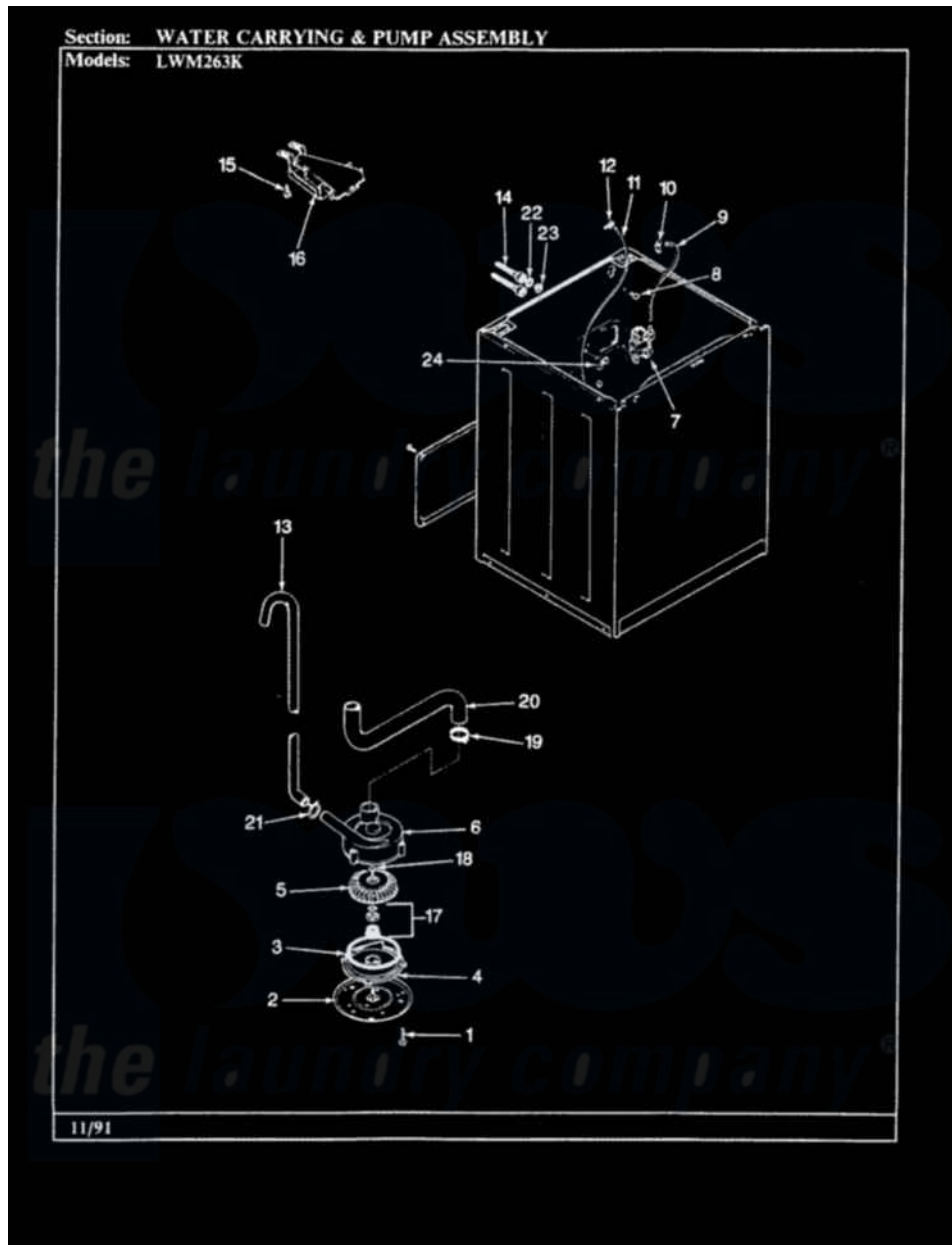

Norge LWM263KW 06 - WATER CARRYING & PUMP ASSEMBLY

Norge [Residential Norge LWM263KW Washer Parts](#) Parts Diagram 06 - WATER CARRYING & PUMP ASSEMBLY
Click on the part number to view part

Item	Original Part Number	Replaced By	Status	Part Description
1	25-7405	3196164		Screw
2	33-6035		Not Available	PLATE & PULLEY ASSY.
3	33-6032			Gasket
4	35-2058			Base, Pump
5	35-2057	35-6465		Pump Assem
6	35-2056		Not Available	HOUSING, PUMP
"	35-2099	35-6465		Pump Assem
7	35-2375			Valve, Water Mixing-230V
"	25-7220			Clip, Cabinet Top
8	25-7867	596669		Clamp, Manifold
9	35-2378	12002749		Hose, Flume Kit
10	25-7867	596669		Clamp, Manifold
11	35-2261		Not Available	PAD, PRESSURE SWITCH HOSE
"	35-2322	21001748		Hose, Pressure Switch
12	33-6099			Clamp
13	35-2896	211704		Hose, Drain

14	35-0873	76313	Hosefill
"	35-2378	12002749	Hose, Flume Kit
15	25-3092	90767	Screw, 8A X 3/8 HeX Washer Head Tapping
16	35-2051	21001760	Flume Assembly / Water Diverter
17	35-0707		Seal, Seat And "O" Ring
18	25-7894	W10001180	Screw
19	25-6069	Not Available	CORBIN CLAMP
20	35-2982		Hose Tub To Pump
21	25-7080	285655	Clamp, Hose
22	25-7048		Washer
23	33-7313	33-4264N	Strainer And Washer Kit
24	25-7796	596669	Clamp, Manifold