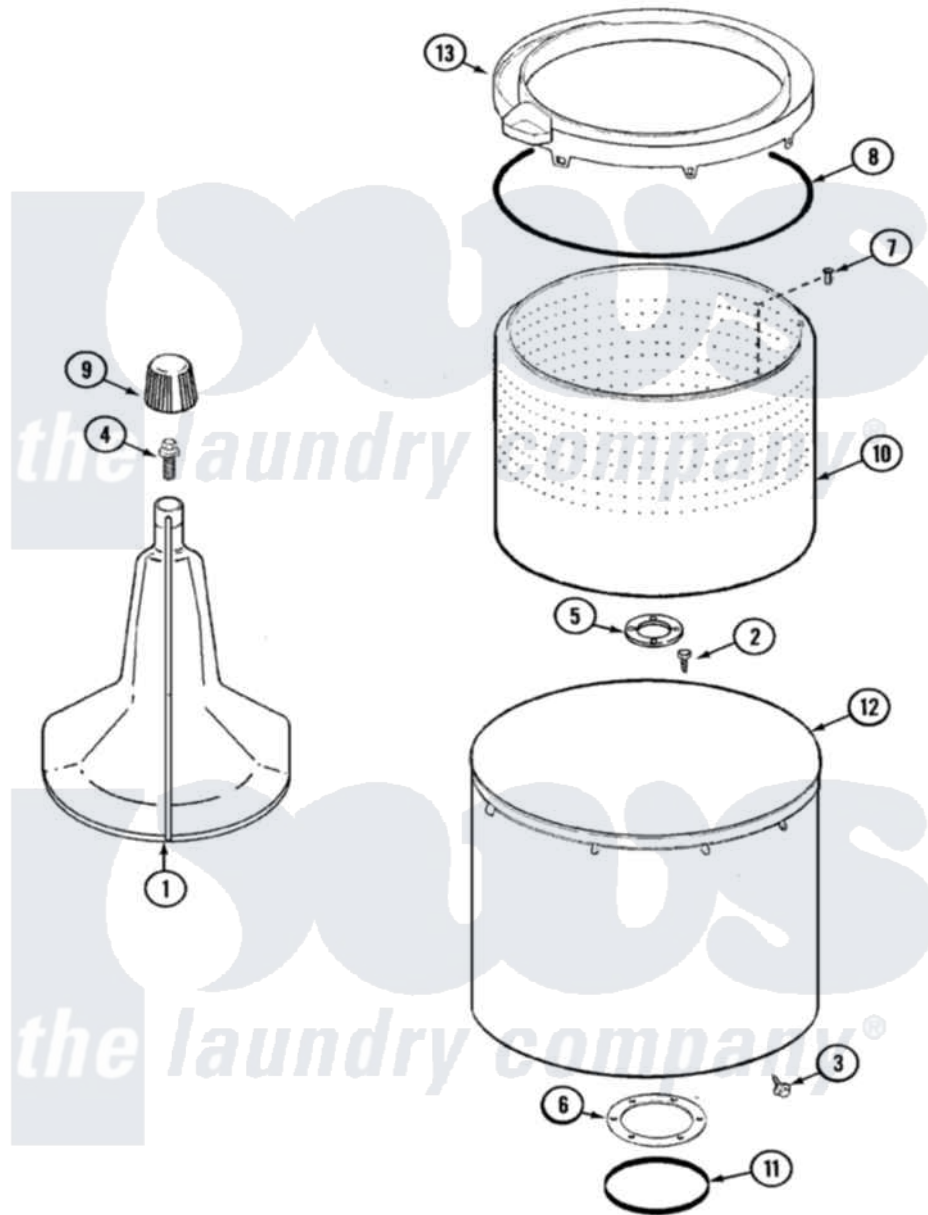

Norge LWN202AC 06 - TUB

Norge Residential Norge LWN202AC Washer Parts Parts Diagram 06 - TUB
 Click on the part number to view part

Item	Original Part Number	Replaced By	Status	Part Description
1	35-3580			Agitator
2	25-7947	21001063		Screw, Shoulder
3	25-7953	22002933		Screw
4	25-7948	W10309247		Screw
5	35-3685			Gasket, Basket To Centerpost
6	35-3686			Gasket, Tub To Housing
7	25-7965	3400504		Screw
8	35-2328			Seal, Tub Top
9	35-2733			Cap, Agitator
10	35-3687		Not Available	BASKET, SPIN
11	35-2978			Seal, Tub/Housing
12	35-3700			Tub Assembly
13	35-3578		Not Available	TOP, TUB
"	35-2262		Not Available	SHIELD, TUB TOP