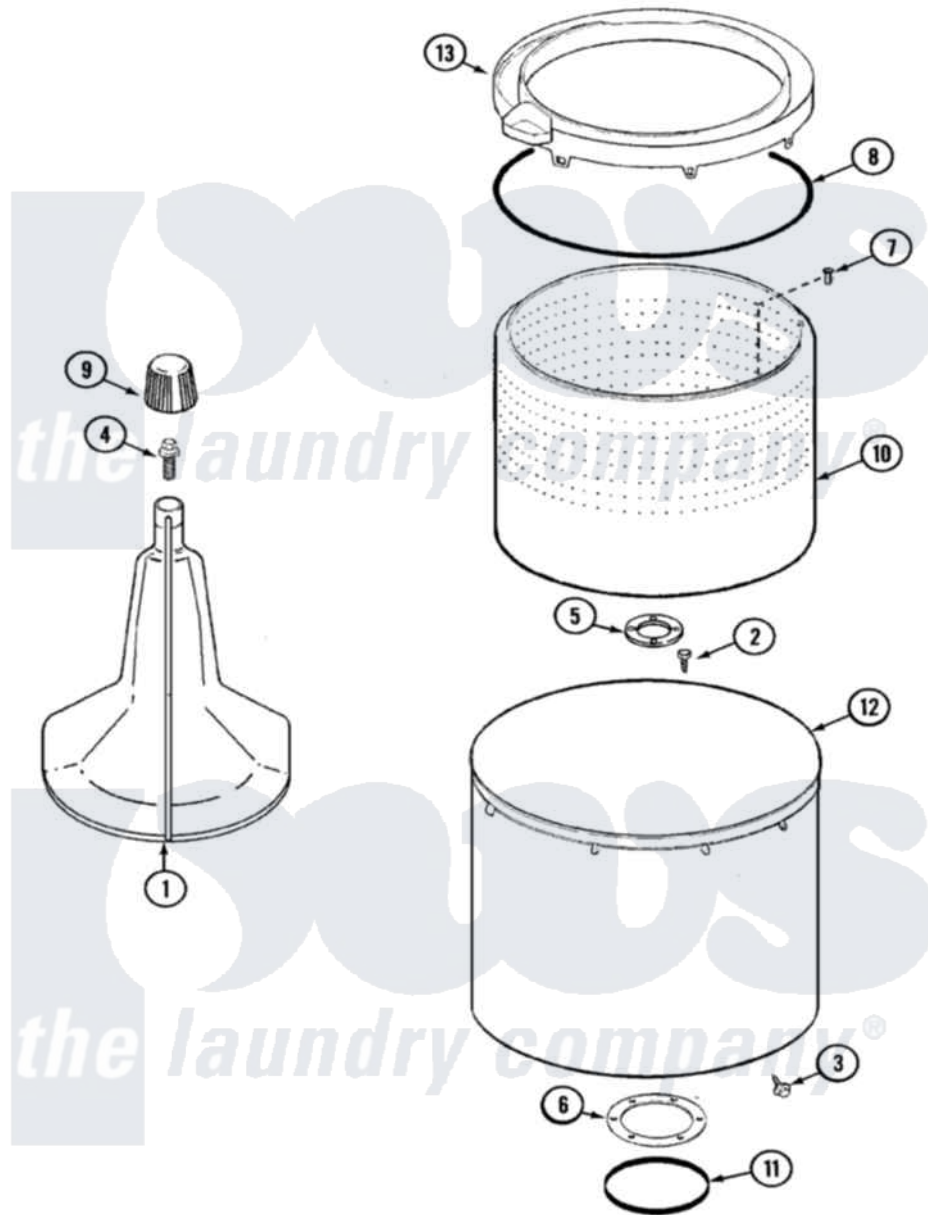

Norge LWN202W 06 - TUB

Norge Residential Norge LWN202W Washer Parts Parts Diagram 06 - TUB
 Click on the part number to view part

Item	Original Part Number	Replaced By	Status	Part Description
1	35-3580			Agitator
2	25-7947	21001063		Screw, Shoulder
3	25-7953	22002933		Screw
4	25-7948	W10309247		Screw
5	35-3685			Gasket, Basket To Centerpost
6	35-3686			Gasket, Tub To Housing
7	25-7965	3400504		Screw
8	35-2328			Seal, Tub Top
9	35-2733			Cap, Agitator
10	35-3687		Not Available	BASKET, SPIN
11	35-2978			Seal, Tub/Housing
12	35-3700			Tub Assembly
13	35-3578		Not Available	TOP, TUB
"	35-2262		Not Available	SHIELD, TUB TOP