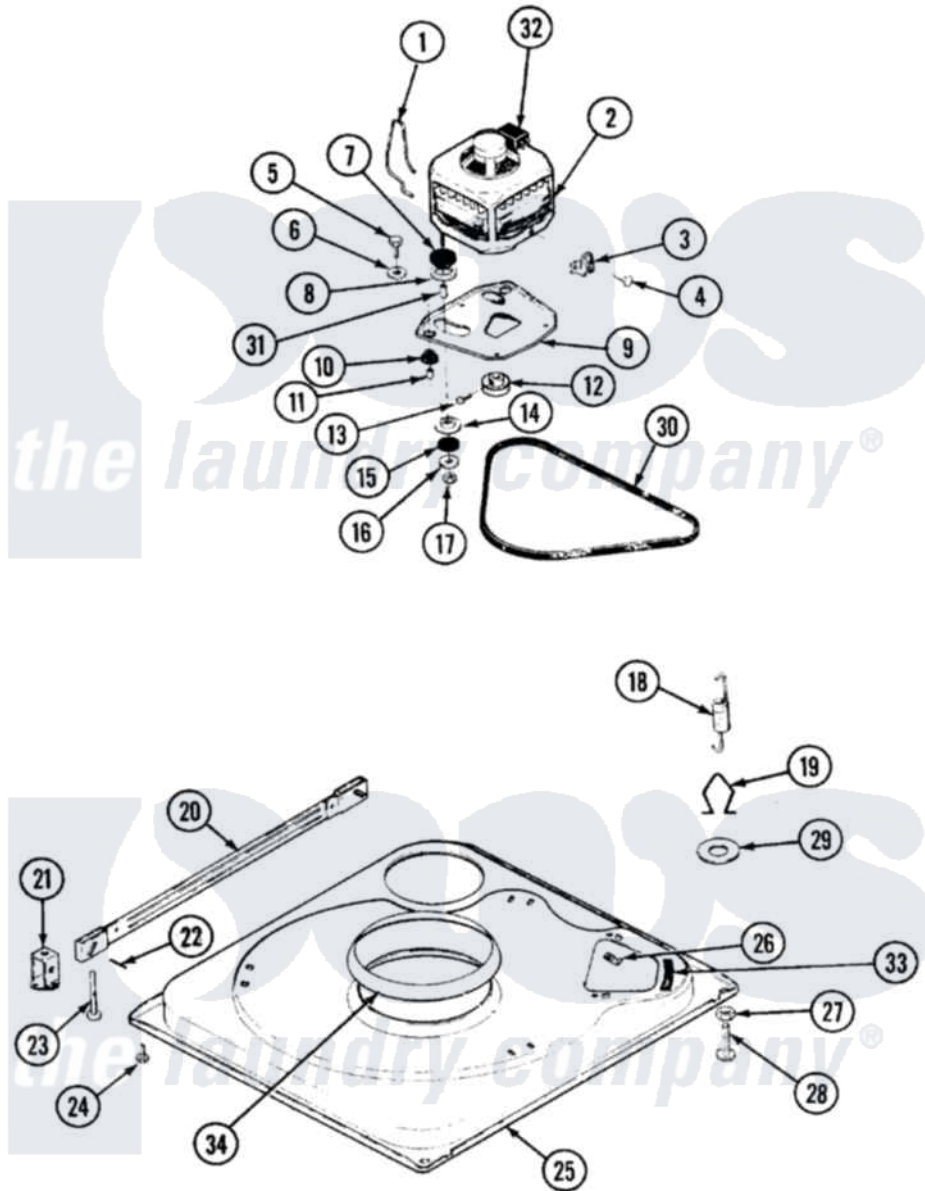

Norge LWN202WC 01 - BASE

Norge [Residential Norge LWN202WC Washer Parts](#) Parts Diagram 01 - BASE
 Click on the part number to view part

Item	Original Part Number	Replaced By	Status	Part Description
1	35-0235			Spring, Motor Pivot
2	LA-2002		Not Available	MOTOR KIT
"	35-2030		Not Available	MOTOR
3	33-9945			Slide, Foot
4	25-7418	33001178		Back, Tumbler
5	25-7833	21001977		Screw
6	25-7834			Washer, Motor/Base Screw
7	33-9946			Isolator, Motor
8	33-9944	35-3570		Washer, Motor Pivot
9	35-2810	21001783		Plate And Screw Assembly
10	33-9941	35-3646		Isolator, Motor Plate
11	25-7831			Spacer, Mounting
12	35-2124	W10143344		Pulley
13	25-7117			Set Screw
14	33-9943	35-3571		Slide, Motor Pivot
15	33-9967			Washer, Motor Isolator

16	25-7047		Washer, Flat
17	25-7325	Y707702	Locknut
18	35-3658		Spring, Suspension
19	35-2976	Not Available	HOOK, SUSPENSION SPRING
20	35-2049	21001881	Bar, Stabilizer
21	35-2046		Bracket, Stabilizer
22	35-2052		Pin, Stabilizer
23	35-3020	22004469	Leg And Foot Self Stabalizing
24	25-7828	489483	Screw 10-32 X 1/2
25	35-2984	Not Available	BASE
26	25-7838	25-7845	Speednut, Motor
27	25-7915		Hex Nut
28	35-0772	25001119	Foot And Pad Assembly
"	35-0837	25001119	Foot And Pad Assembly
29	Y25-7951		Washer, Suspension Hook
30	35-2320	21352320	Belt, Drive
31	25-7830		Spacer
32	33-9765		Switch, Motor
33	35-2065		Pad, Motor Plate
34	35-3788	21002026	Snubber