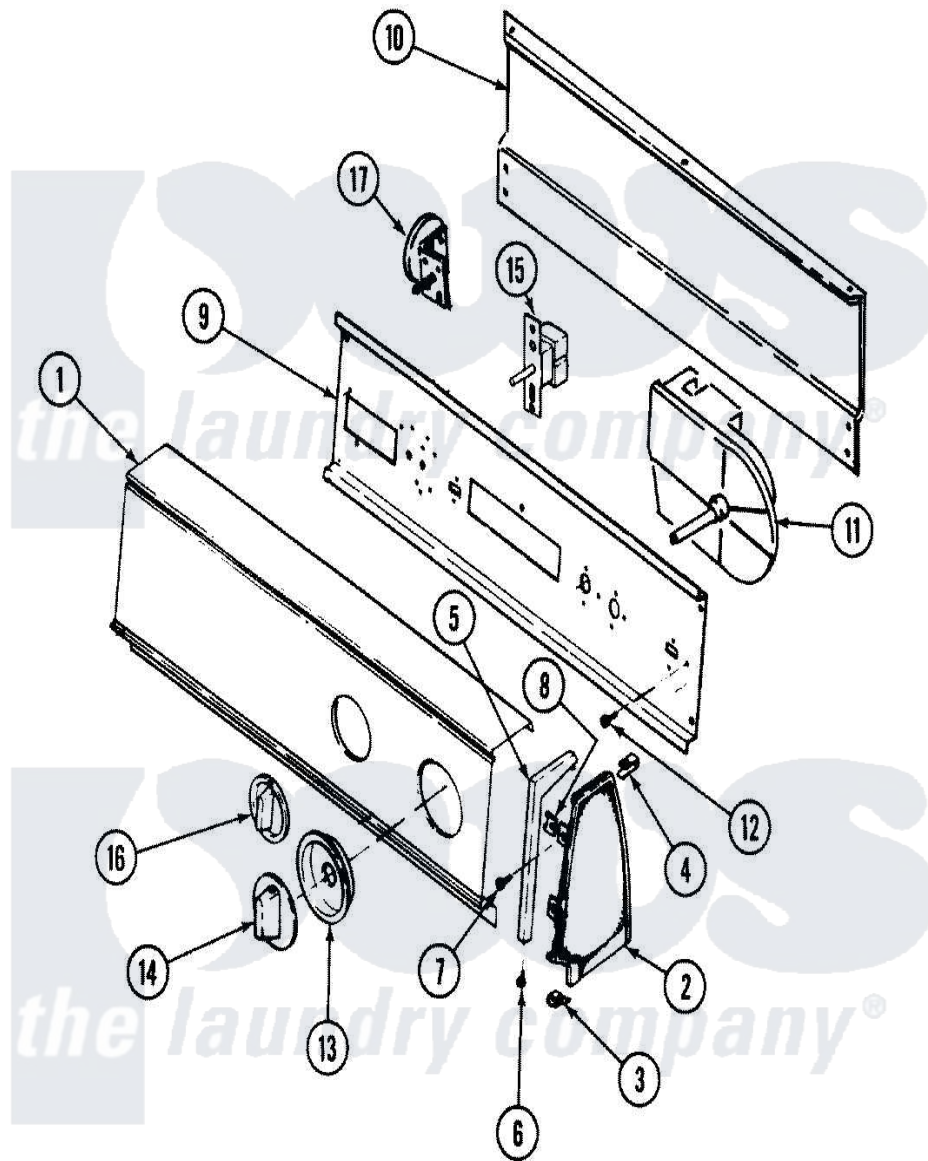

# Norge LWN202WC 02 - CONTROL PANEL

Norge Residential Norge LWN202WC Washer Parts Parts Diagram 02 - CONTROL PANEL  
 Click on the part number to view part

Item	Original Part Number	Replaced By	Status	Part Description
1	<a href="#">25-7793</a>			Screw
"	21001057		Not Available	PANEL, CONTROL
"	<a href="#">25-7702</a>			Speedclip, End Cap To Control Panel
2	35-2487	<a href="#">21001451</a>		Cap- End
"	35-2488	<a href="#">21001452</a>		Cap- End
3	25-7697	<a href="#">25-2219</a>		Screw
"	<a href="#">25-7851</a>			Speedclip, End Cap To Top
4	25-7435	<a href="#">33002917</a>		Screw, No.10-16
"	<a href="#">25-7852</a>			Speedclip, Rr Shld To End Cap
5	53-0277		Not Available	TRIM, END CAP (RT)
"	53-0278		Not Available	TRIM, END CAP (LT)
6	<a href="#">25-7760</a>			Screw
7	25-3092	<a href="#">90767</a>		Screw, 8A X 3/8 HeX Washer Head Tapping
8	<a href="#">25-7702</a>			Speedclip, End Cap To Control Panel

9	<a href="#">53-1676</a>		Shield, Control
"	53-2504	<a href="#">31001193</a>	Pad, Shield
10	25-3092	<a href="#">90767</a>	Screw, 8A X 3/8 HeX Washer Head Tapping
"	35-2688	<a href="#">21001460</a>	Shield, Rear
"	25-7853	<a href="#">25-7933</a>	Ring, Retaining
"	<a href="#">25-3457</a>		Screw, Sems
11	<a href="#">35-3840</a>		Timer
12	25-0205	<a href="#">216412</a>	Screw, Bracket To Timer
13	35-3964	<a href="#">21001497</a>	Skirt Ri
14	35-2485	<a href="#">12500058</a>	Knob Ski
15	25-3092	<a href="#">90767</a>	Screw, 8A X 3/8 HeX Washer Head Tapping
"	35-0124	Not Available	SWITCH, WATER TEMPERATURE
16	35-4244	<a href="#">21001283</a>	Knob, Selector----Piq
17	35-3691	<a href="#">21001554</a>	Switch, Water Level
"	25-3092	<a href="#">90767</a>	Screw, 8A X 3/8 HeX Washer Head Tapping
18	21001087	Not Available	MANUAL, USE & CARE
"	21001033	Not Available	MANUAL, USE & CARE
19	16002081	Not Available	GUIDE, QUICK REF - NORGE