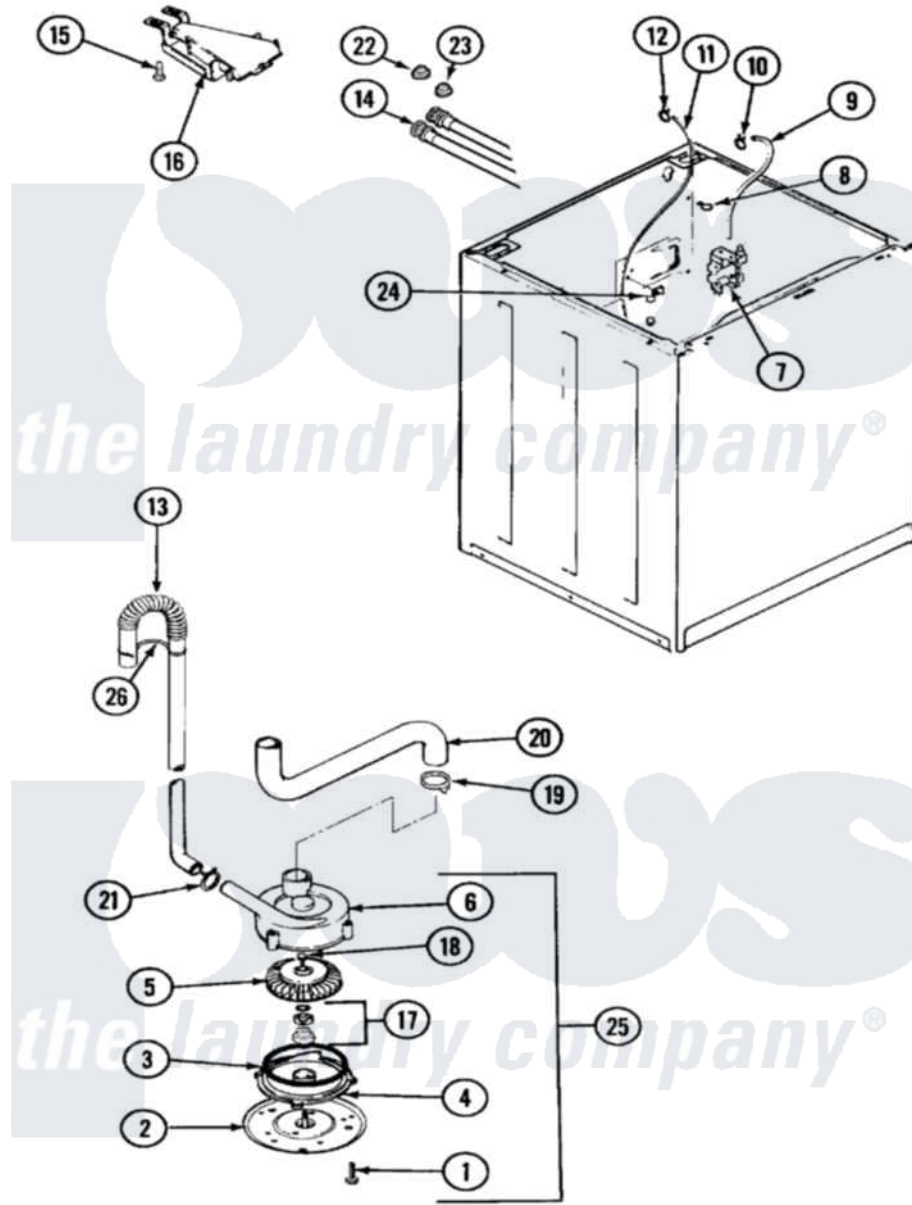

# Norge LWN202WC 03 - MOTOR & PUMP

Norge Residential Norge LWN202WC Washer Parts Parts Diagram 03 - MOTOR & PUMP  
 Click on the part number to view part

Item	Original Part Number	Replaced By	Status	Part Description
1	25-7405	<a href="#">3196164</a>		Screw
2	33-6035		Not Available	PLATE & PULLEY ASSY.
3	<a href="#">33-6032</a>			Gasket
4	<a href="#">35-2058</a>			Base, Pump
5	35-2057	<a href="#">35-6465</a>		Pump Assem
6	35-2056		Not Available	HOUSING, PUMP
7	25-7027	<a href="#">16515</a>		Clip
"	35-2374	<a href="#">35-2374N</a>		Valve, Water
8	25-7867	<a href="#">596669</a>		Clamp, Manifold
9	35-3623	<a href="#">12002749</a>		Hose, Flume Kit
10	25-7867	<a href="#">596669</a>		Clamp, Manifold
11	35-2261		Not Available	PAD, PRESSURE SWITCH HOSE
"	21001064	<a href="#">21001748</a>		Hose, Pressure Switch
12	25-7796	<a href="#">596669</a>		Clamp, Manifold
13	35-3539	<a href="#">21001872</a>		Hose, Drain
14	35-0874	<a href="#">76313</a>		Hosefill

"	33-7891	<a href="#">89503</a>	Hose-Inlet
15	25-3092	<a href="#">90767</a>	Screw, 8A X 3/8 HeX Washer Head Tapping
16	35-2051	<a href="#">21001760</a>	Flume Assembly / Water Diverter
17	<a href="#">35-0707</a>		Seal, Seat And "O" Ring
18	25-7894	<a href="#">W10001180</a>	Screw
19	25-6068	<a href="#">285655</a>	Clamp, Hose
20	35-3584	<a href="#">21001915</a>	Hose, Tub To Pump
21	25-7080	<a href="#">285655</a>	Clamp, Hose
22	<a href="#">25-7048</a>		Washer
23	33-7313	<a href="#">33-4264N</a>	Strainer And Washer Kit
24	<a href="#">33-6099</a>		Clamp
25	35-2099	<a href="#">35-6465</a>	Pump Assem
"	<a href="#">35-2344</a>		Restrictor, Flow
26	33-9537	<a href="#">22003814</a>	Retainer, Drain Hose