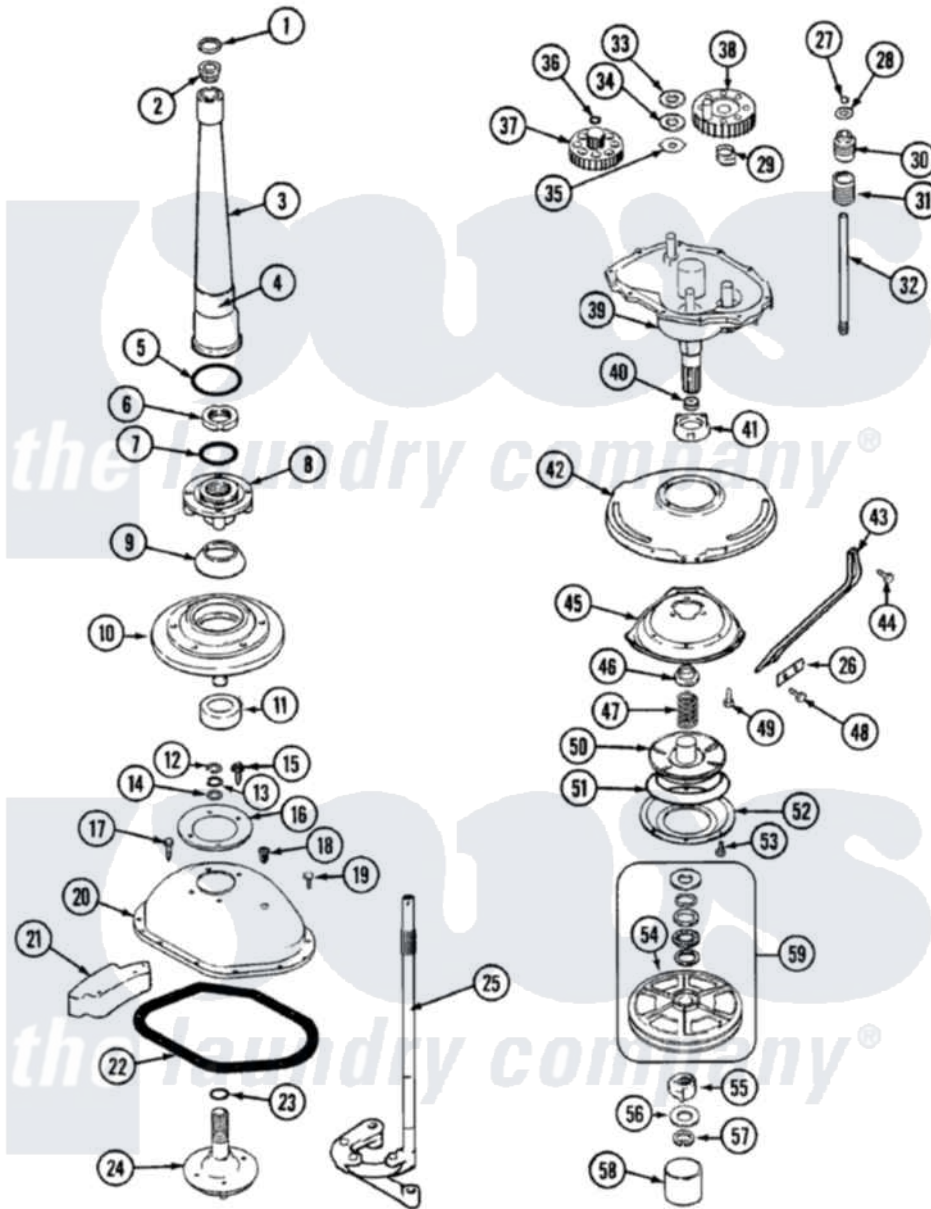

Norge LWN202WC 04 - TRANSMISSION

Norge Residential Norge LWN202WC Washer Parts Parts Diagram 04 - TRANSMISSION
 Click on the part number to view part

Item	Original Part Number	Replaced By	Status	Part Description
1	25-7941			"O" Ring, Agr Drive Shaft
2	35-2835	21001066		Bearing, Centerpost
3	35-2792	21001401		Center Pos
4	35-2983		Not Available	CENTERPOST ASSY.
"	35-3214	33-6790		Bearing, Agitator
5	35-2906			Seal, Centerpost Bottom
6	35-2791			Nut, Spin Tube
7	25-7938			"O" Ring, Basket Drive Hub
8	35-3647	W10219156		Tub Seal
9	35-2974			Tub Seal/Hub Assembly
10	35-2716	12001561		Bearing And Seal Housing Assembly
11	35-2205			Bearing, Spin
"	35-2972	12001561		Bearing And Seal Housing Assembly
12	25-7949		Not Available	RING, RETAINING (AG. SHAFT)