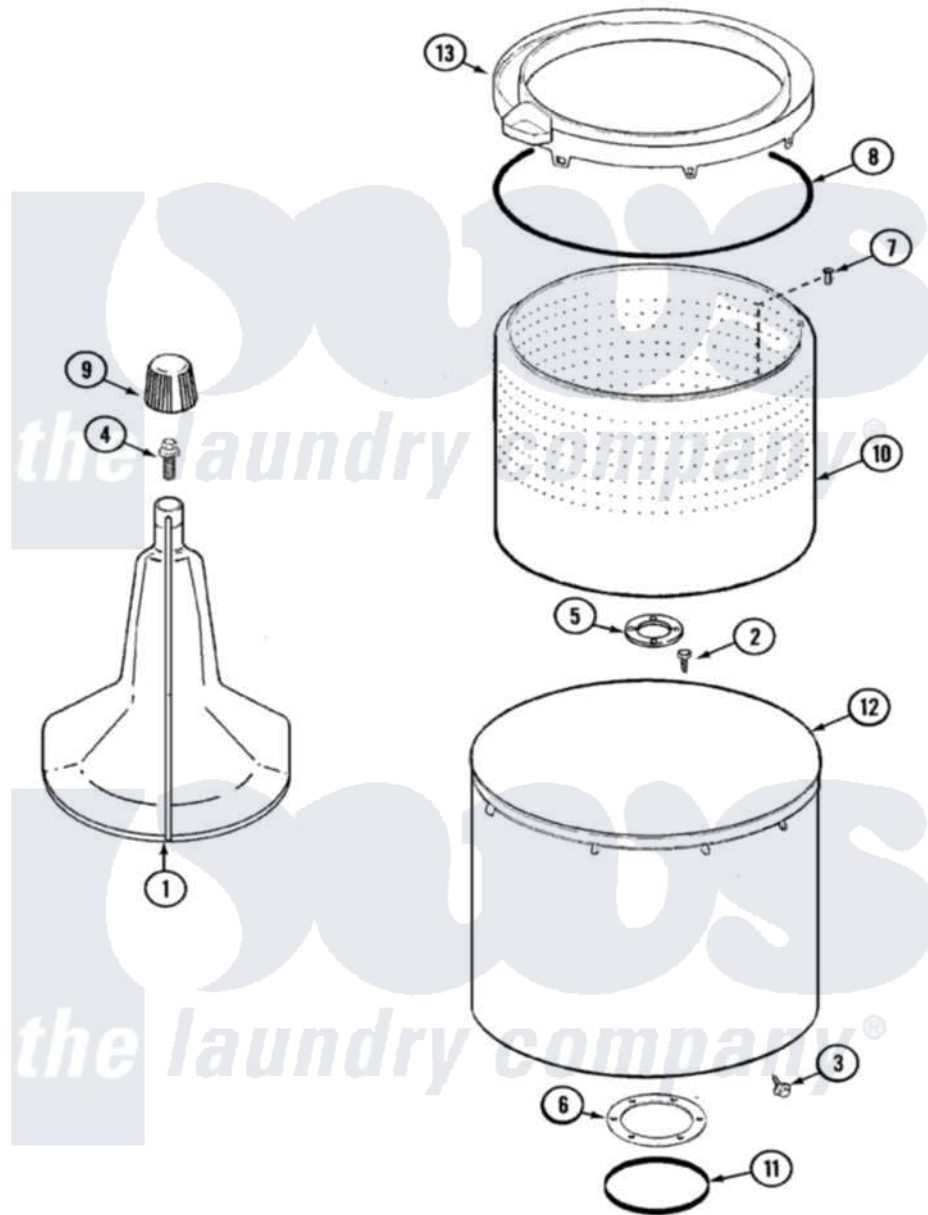

Norge LWN202WC 05 - TUB

Norge Residential Norge LWN202WC Washer Parts Parts Diagram 05 - TUB
 Click on the part number to view part

Item	Original Part Number	Replaced By	Status	Part Description
1	35-3580			Agitator
2	25-7947	21001063		Screw, Shoulder
3	25-7953	22002933		Screw
4	25-7948	W10309247		Screw
5	35-3685			Gasket, Basket To Centerpost
6	35-3686			Gasket, Tub To Housing
7	25-7965	3400504		Screw
8	35-2328			Seal, Tub Top
9	35-2733			Cap, Agitator
10	35-3687		Not Available	BASKET, SPIN
11	35-2978			Seal, Tub/Housing
12	35-3700			Tub Assembly
13	35-3578		Not Available	TOP, TUB
"	35-2262		Not Available	SHIELD, TUB TOP