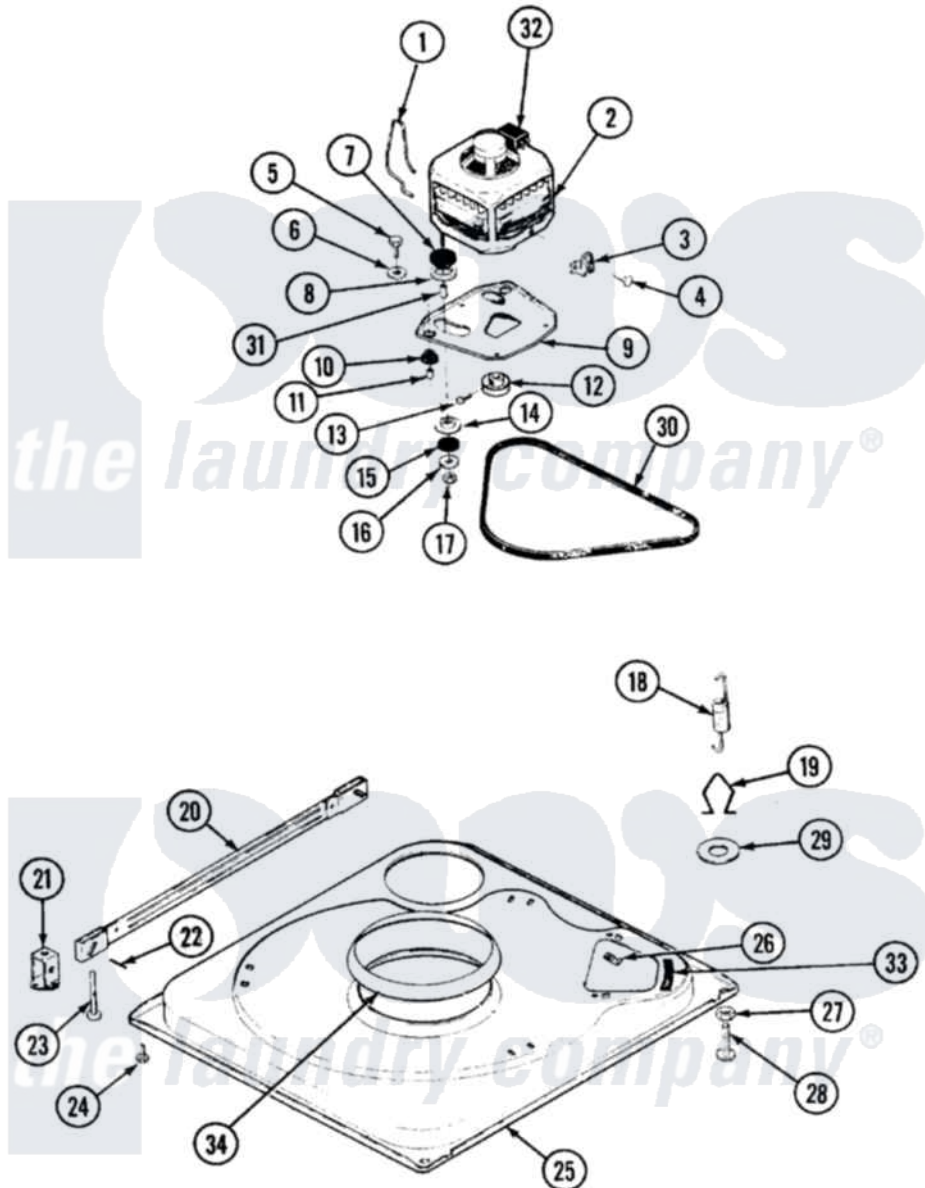

Norge LWN203AC 01 - BASE

Norge [Residential Norge LWN203AC Washer Parts](#) Parts Diagram 01 - BASE
 Click on the part number to view part

Item	Original Part Number	Replaced By	Status	Part Description
1	35-0235			Spring, Motor Pivot
2	LA-2002		Not Available	MOTOR KIT
"	35-2030		Not Available	MOTOR
3	33-9945			Slide, Foot
4	25-7418	33001178		Back, Tumbler
5	25-7833	21001977		Screw
6	25-7834			Washer, Motor/Base Screw
7	33-9946			Isolator, Motor
8	35-3570			Washer, Motor Pivot
9	35-2810	21001783		Plate And Screw Assembly
10	35-3646			Isolator, Motor Plate
11	25-7831			Spacer, Mounting
12	35-2124	W10143344		Pulley
13	25-7117			Set Screw
14	33-9943	35-3571		Slide, Motor Pivot
15	33-9967			Washer, Motor Isolator

16	25-7047		Washer, Flat
17	25-7325	Y707702	Locknut
18	35-3658		Spring, Suspension
19	35-2976	Not Available	HOOK, SUSPENSION SPRING
20	35-2049	21001881	Bar, Stabilizer
21	35-2046		Bracket, Stabilizer
22	35-2052		Pin, Stabilizer
23	35-3020	22004469	Leg And Foot Self Stabalizing
24	25-7828	489483	Screw 10-32 X 1/2
25	35-2984	Not Available	BASE
26	25-7838	25-7845	Speednut, Motor
27	25-7915		Hex Nut
28	35-0772	25001119	Foot And Pad Assembly
"	35-0837	25001119	Foot And Pad Assembly
29	Y25-7951		Washer, Suspension Hook
30	35-2320	21352320	Belt, Drive
31	25-7830		Spacer
32	33-9765		Switch, Motor
33	35-2065		Pad, Motor Plate
34	35-3788	21002026	Snubber