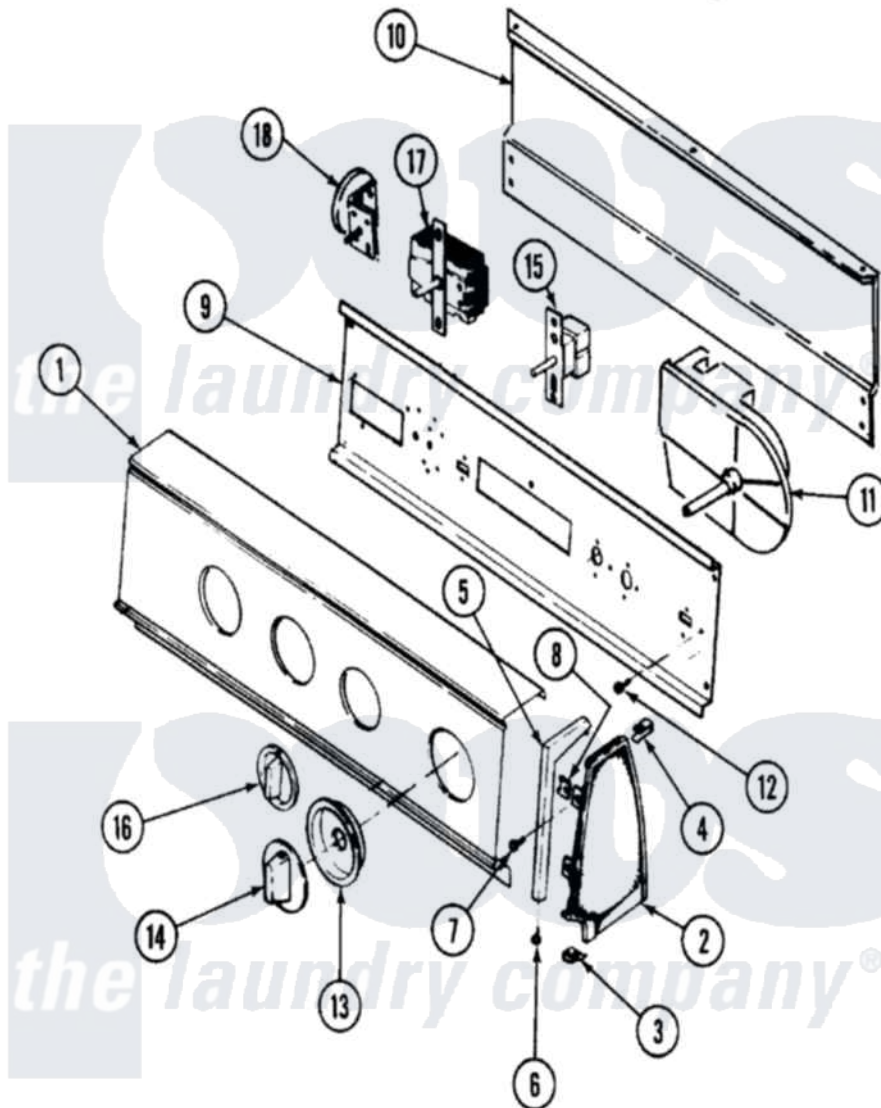

# Norge LWN203AC 02 - CONTROL PANEL

Norge [Residential Norge LWN203AC Washer Parts](#) Parts Diagram 02 - CONTROL PANEL  
 Click on the part number to view part

Item	Original Part Number	Replaced By	Status	Part Description
1	<a href="#">25-7702</a>			Speedclip, End Cap To Control Panel
"	<a href="#">25-7793</a>			Screw
"	35-4233		Not Available	PANEL, CONTROL
2	35-2487	<a href="#">21001451</a>		Cap- End
"	35-2488	<a href="#">21001452</a>		Cap- End
3	<a href="#">25-7851</a>			Speedclip, End Cap To Top
"	25-7697	<a href="#">25-2219</a>		Screw
4	25-7435	<a href="#">33002917</a>		Screw, No.10-16
"	<a href="#">25-7852</a>			Speedclip, Rr Shld To End Cap
5	53-0277		Not Available	TRIM, END CAP (RT)
"	53-0278		Not Available	TRIM, END CAP (LT)
6	<a href="#">25-7760</a>			Screw
7	25-3092	<a href="#">90767</a>		Screw, 8A X 3/8 HeX Washer Head Tapping
8	<a href="#">25-7702</a>			Speedclip, End Cap To Control Panel

9	<a href="#">53-1676</a>		Shield, Control
"	53-2504	<a href="#">31001193</a>	Pad, Shield
10	25-3092	<a href="#">90767</a>	Screw, 8A X 3/8 HeX Washer Head Tapping
"	<a href="#">25-3457</a>		Screw, Sems
"	25-7853	<a href="#">25-7933</a>	Ring, Retaining
"	35-2688	<a href="#">21001460</a>	Shield, Rear
11	<a href="#">35-3841</a>		Timer
12	31001029	<a href="#">3400094</a>	Screw, 10-32 X 3/8
13	35-3964	<a href="#">21001497</a>	Skirt Ri
14	35-2485	<a href="#">12500058</a>	Knob Ski
15	25-3092	<a href="#">90767</a>	Screw, 8A X 3/8 HeX Washer Head Tapping
"	35-0124	Not Available	SWITCH, WATER TEMPERATURE
16	35-4244	<a href="#">21001283</a>	Knob, Selector---Piq
17	35-3858	Not Available	SWITCH, SPEED
"	25-3092	<a href="#">90767</a>	Screw, 8A X 3/8 HeX Washer Head Tapping
18	35-3691	<a href="#">21001554</a>	Switch, Water Level
"	25-3092	<a href="#">90767</a>	Screw, 8A X 3/8 HeX Washer Head Tapping
19	21001086	Not Available	MANUAL, USE & CARE
"	21001033	Not Available	MANUAL, USE & CARE
20	16002081	Not Available	GUIDE, QUICK REF - NORGE