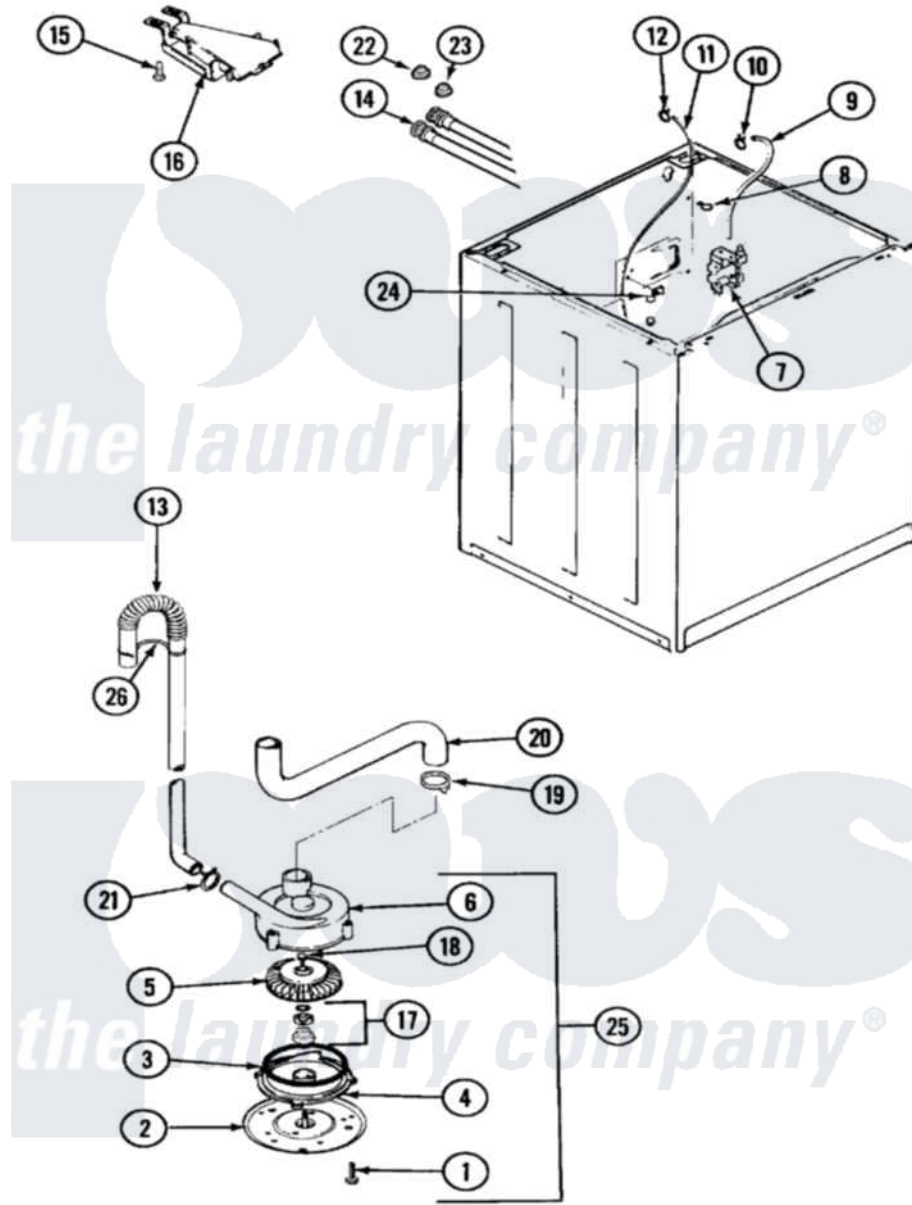

# Norge LWN203AC 03 - MOTOR & PUMP

Norge Residential Norge LWN203AC Washer Parts Parts Diagram 03 - MOTOR & PUMP  
 Click on the part number to view part

Item	Original Part Number	Replaced By	Status	Part Description
1	25-7405	<a href="#">3196164</a>		Screw
2	33-6035		Not Available	PLATE & PULLEY ASSY.
3	<a href="#">33-6032</a>			Gasket
4	<a href="#">35-2058</a>			Base, Pump
5	35-2057	<a href="#">35-6465</a>		Pump Assem
6	35-2056		Not Available	HOUSING, PUMP
7	25-7027	<a href="#">16515</a>		Clip
"	35-2374	<a href="#">35-2374N</a>		Valve, Water
8	25-7867	<a href="#">596669</a>		Clamp, Manifold
9	35-3623	<a href="#">12002749</a>		Hose, Flume Kit
10	25-7867	<a href="#">596669</a>		Clamp, Manifold
11	35-2261		Not Available	PAD, PRESSURE SWITCH HOSE
"	21001060	<a href="#">21001748</a>		Hose, Pressure Switch
12	25-7796	<a href="#">596669</a>		Clamp, Manifold
13	35-3539	<a href="#">21001872</a>		Hose, Drain
14	35-0874	<a href="#">76313</a>		Hosefill

"	33-7891	<a href="#">89503</a>	Hose-Inlet
15	25-3092	<a href="#">90767</a>	Screw, 8A X 3/8 HeX Washer Head Tapping
16	35-2051	<a href="#">21001760</a>	Flume Assembly / Water Diverter
17	<a href="#">35-0707</a>		Seal, Seat And "O" Ring
18	25-7894	<a href="#">W10001180</a>	Screw
19	25-6068	<a href="#">285655</a>	Clamp, Hose
20	35-3584	<a href="#">21001915</a>	Hose, Tub To Pump
21	25-7080	<a href="#">285655</a>	Clamp, Hose
22	<a href="#">25-7048</a>		Washer
23	33-7313	<a href="#">33-4264N</a>	Strainer And Washer Kit
24	<a href="#">33-6099</a>		Clamp
25	35-2099	<a href="#">35-6465</a>	Pump Assem
"	<a href="#">35-2344</a>		Restrictor, Flow
26	33-9537	<a href="#">22003814</a>	Retainer, Drain Hose