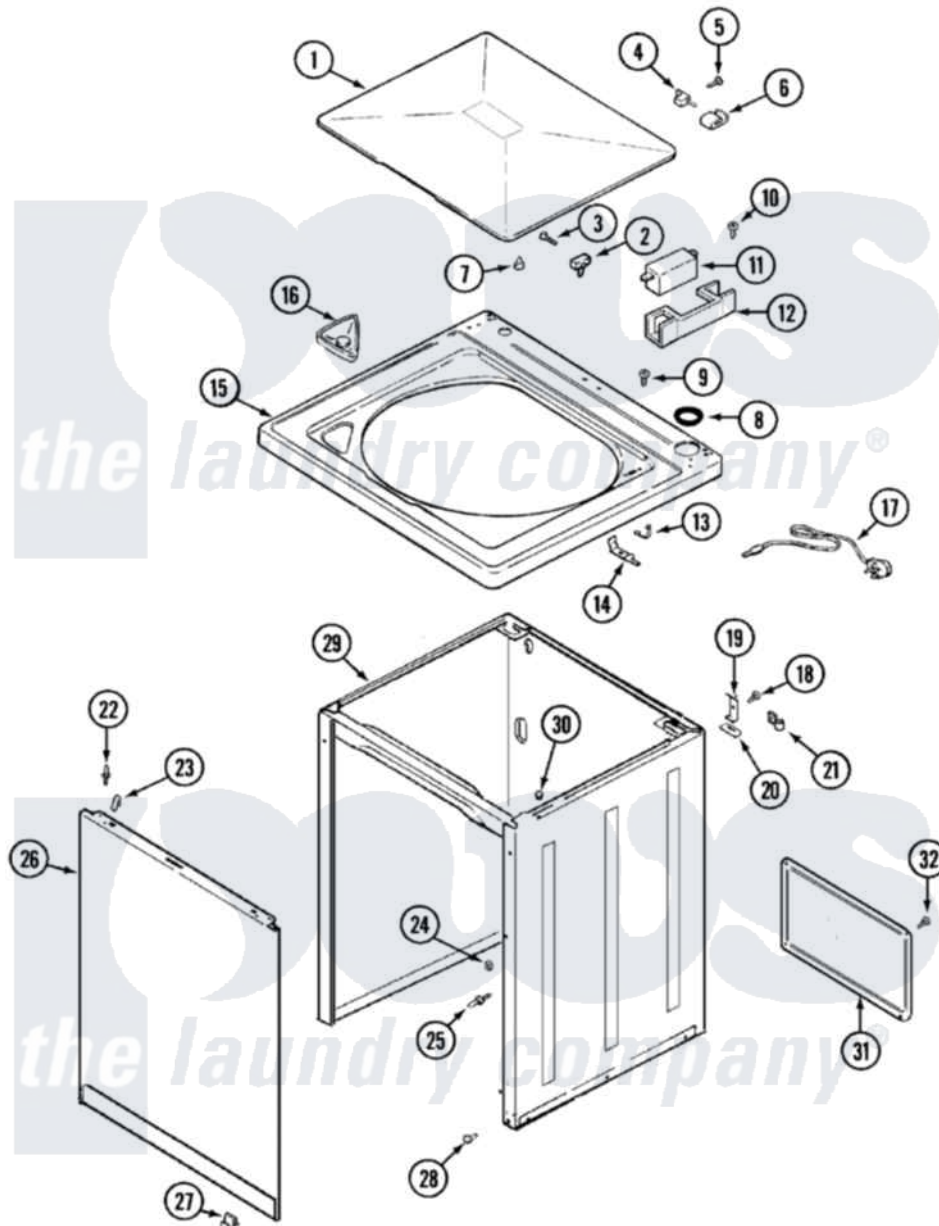

Norge LWN203AC 04 - TOP

Norge Residential Norge LWN203AC Washer Parts Parts Diagram 04 - TOP
 Click on the part number to view part

Item	Original Part Number	Replaced By	Status	Part Description
1	35-2026-24		Not Available	LID (ALM)
2	25-7436			Nylite Washer
"	43-0057			Actuator, Door Switch
3	25-7438			Screw
4	35-2045			Pin, Hinge
5	25-7893			Screw
6	35-2044			Hinge, Lid
7	35-0581			Bumper, Door
8	35-2063			Bushing, Insulator
9	25-7463	7101P012-60		Screw
10	25-7437	40040701		Screw, Tapping No.6b-20
11	35-2904		Not Available	PAD, LID SWITCH
"	35-3382	12001187		Kit, Lid Switch Assembly
12	35-2795	12001187		Kit, Lid Switch Assembly
13	25-7878			Clip
14	35-3076	12001187		Kit, Lid Switch Assembly

15	35-2739-24		Not Available	TOP, CABINET (ALM)
16	35-2731	21001167		Dispenser, Bleach
17	35-0680		Not Available	CORD, POWER
18	25-7732	681414		Screw, 10AB X 1/2
19	35-2846			Hinge, Cabinet Top
20	35-4128			Pad, Hinge
21	25-7796	596669		Clamp, Manifold
22	53-0643			Pin, Locator
"	35-4129			Bumper, Cabinet
23	25-7220			Clip, Cabinet Top
24	25-0224	3400029		Nut, Adapter Plate
"	53-0200			Sleeve, Locator Pin
25	53-0643			Pin, Locator
26	35-2084-24			Panel, Front
27	53-0120			Clip, Front Panel
28	33-2653			Bumper, Cabinet
29	35-2106-24	12001802		Kit, Cabinet/Rear Shield
30	33-2653			Bumper, Cabinet
31	35-2108	21001871		Cabinet
32	25-7733	681414		Screw, 10AB X 1/2