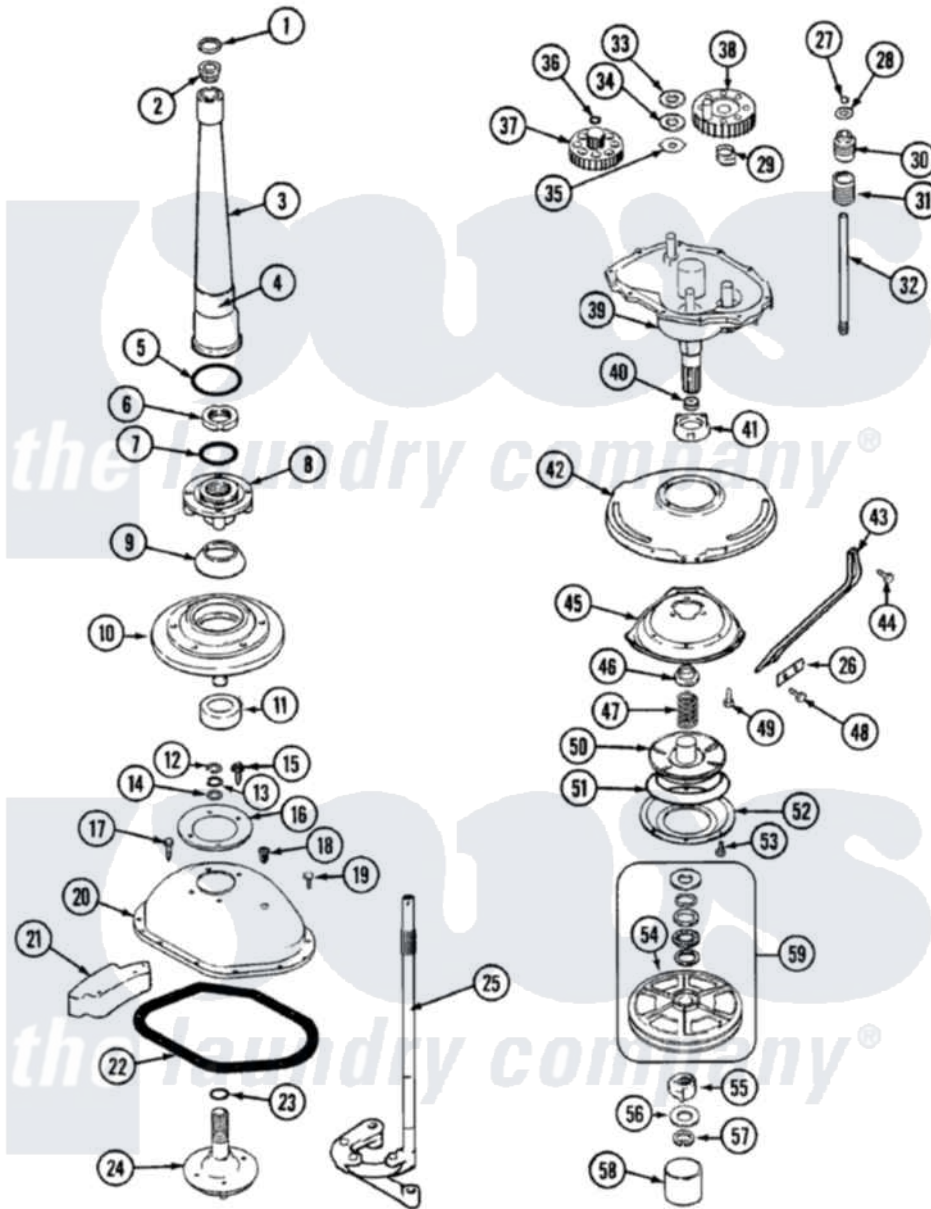

Norge LWN203AC 05 - TRANSMISSION

Norge Residential Norge LWN203AC Washer Parts Parts Diagram 05 - TRANSMISSION
 Click on the part number to view part

Item	Original Part Number	Replaced By	Status	Part Description
1	25-7941			"O" Ring, Agr Drive Shaft
2	35-2835	21001066		Bearing, Centerpost
3	35-2792	21001401		Center Pos
4	35-2983		Not Available	CENTERPOST ASSY.
"	35-3214	33-6790		Bearing, Agitator
5	35-2906			Seal, Centerpost Bottom
6	35-2791			Nut, Spin Tube
7	25-7938			"O" Ring, Basket Drive Hub
8	35-3647	W10219156		Tub Seal
9	35-2974			Tub Seal/Hub Assembly
10	35-2716	12001561		Bearing And Seal Housing Assembly
11	35-2205			Bearing, Spin
"	35-2972	12001561		Bearing And Seal Housing Assembly
12	25-7949		Not Available	RING, RETAINING (AG. SHAFT)