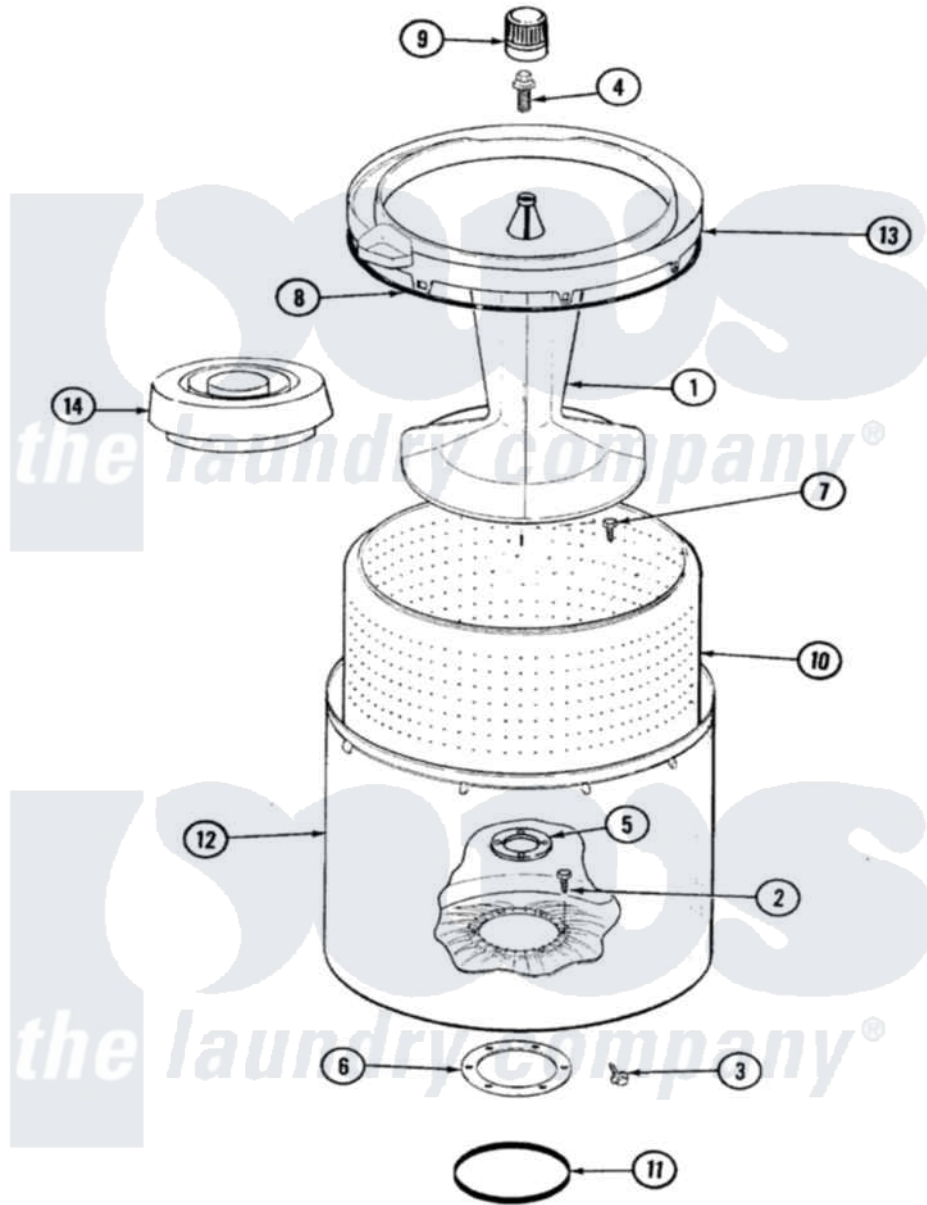

# Norge LWN203AC 06 - TUB

Norge Residential Norge LWN203AC Washer Parts Parts Diagram 06 - TUB  
 Click on the part number to view part

Item	Original Part Number	Replaced By	Status	Part Description
1	<a href="#">35-3580</a>			Agitator
2	25-7947	<a href="#">21001063</a>		Screw, Shoulder
3	25-7953	<a href="#">22002933</a>		Screw
4	25-7948	<a href="#">W10309247</a>		Screw
5	<a href="#">35-3685</a>			Gasket, Basket To Centerpost
6	<a href="#">35-3686</a>			Gasket, Tub To Housing
7	25-7965	<a href="#">3400504</a>		Screw
8	<a href="#">35-2328</a>			Seal, Tub Top
9	<a href="#">35-2733</a>			Cap, Agitator
10	35-3687		Not Available	BASKET, SPIN
11	<a href="#">35-2978</a>			Seal, Tub/Housing
12	<a href="#">35-3700</a>			Tub Assembly
13	35-3578		Not Available	TOP, TUB
"	35-2262		Not Available	SHIELD, TUB TOP
14	<a href="#">35-2550</a>			Dispenser, Rinse