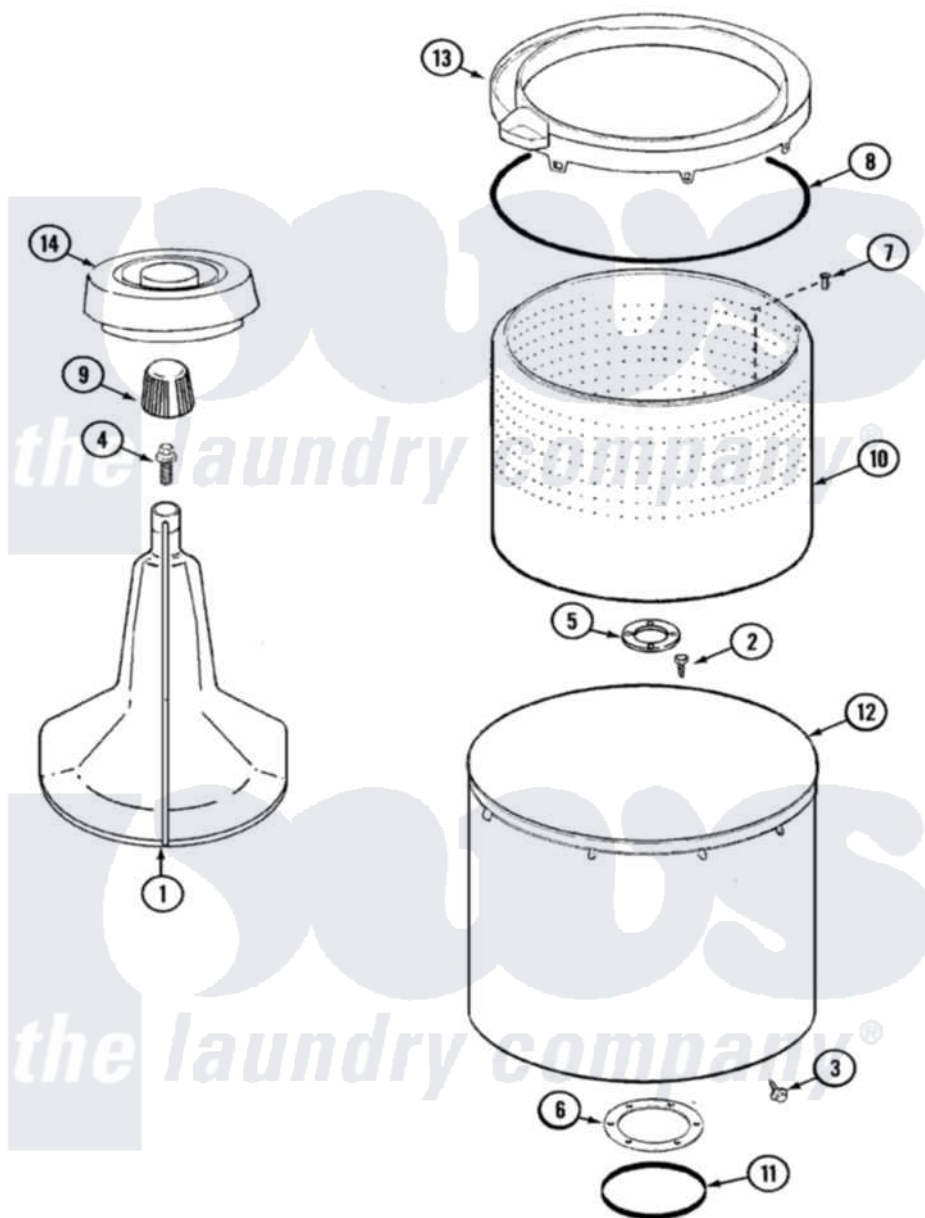

Norge LWN203W 06 - TUB

Norge [Residential Norge LWN203W Washer Parts](#) Parts Diagram 06 - TUB
 Click on the part number to view part

Item	Original Part Number	Replaced By	Status	Part Description
1	35-3580			Agitator
2	25-7947	21001063		Screw, Shoulder
3	25-7953	22002933		Screw
4	25-7948	W10309247		Screw
5	35-3685			Gasket, Basket To Centerpost
6	35-3686			Gasket, Tub To Housing
7	25-7965	3400504		Screw
8	35-2328			Seal, Tub Top
9	35-2733			Cap, Agitator
10	35-3687		Not Available	BASKET, SPIN
11	35-2978			Seal, Tub/Housing
12	35-3700			Tub Assembly
13	35-3578		Not Available	TOP, TUB
"	35-2262		Not Available	SHIELD, TUB TOP
14	35-2550			Dispenser, Rinse