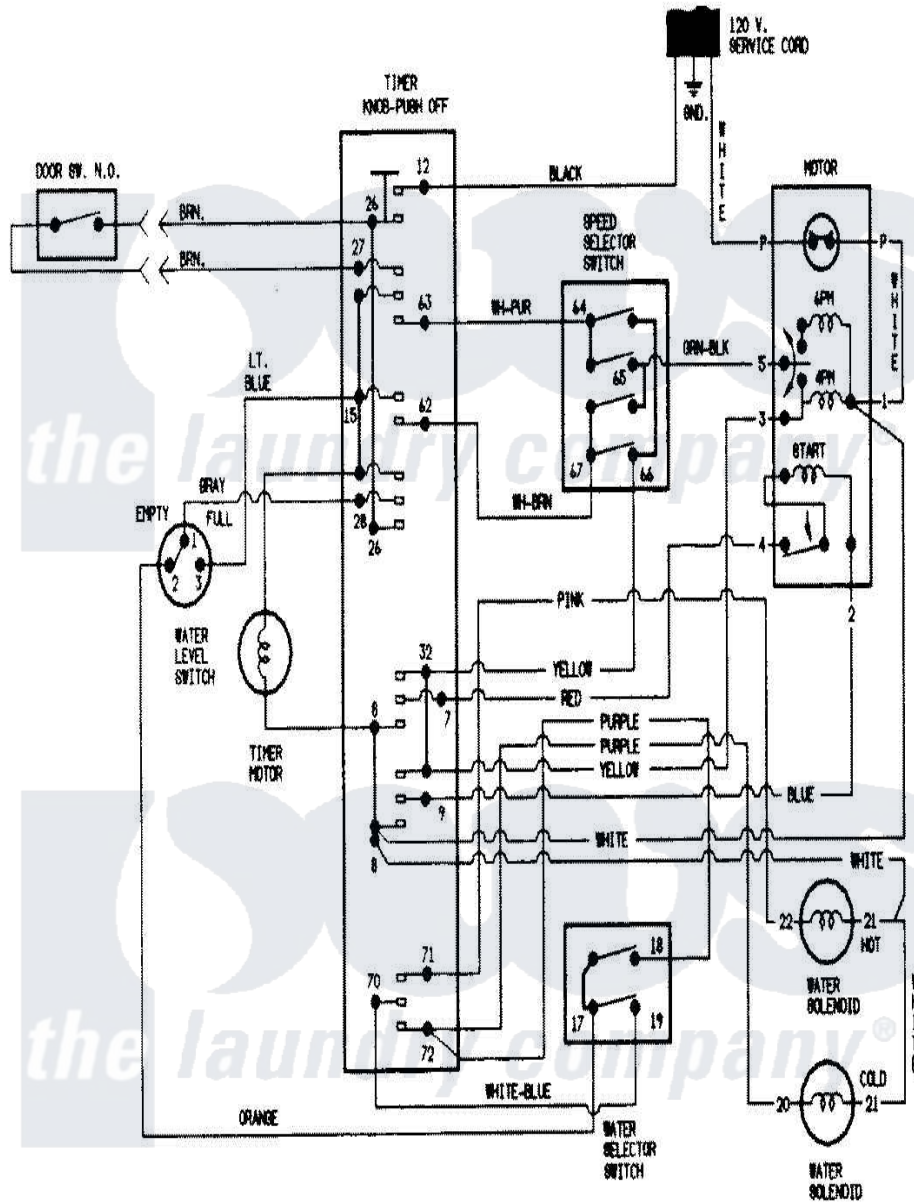

# Norge LWN203W 07 - WIRING INFORMATION

Norge [Residential Norge LWN203W Washer Parts](#) Parts Diagram 07 - WIRING INFORMATION  
 Click on the part number to view part

Item	Original Part Number	Replaced By	Status	Part Description
NI	15001242		Not Available	WIRING INFORMATION