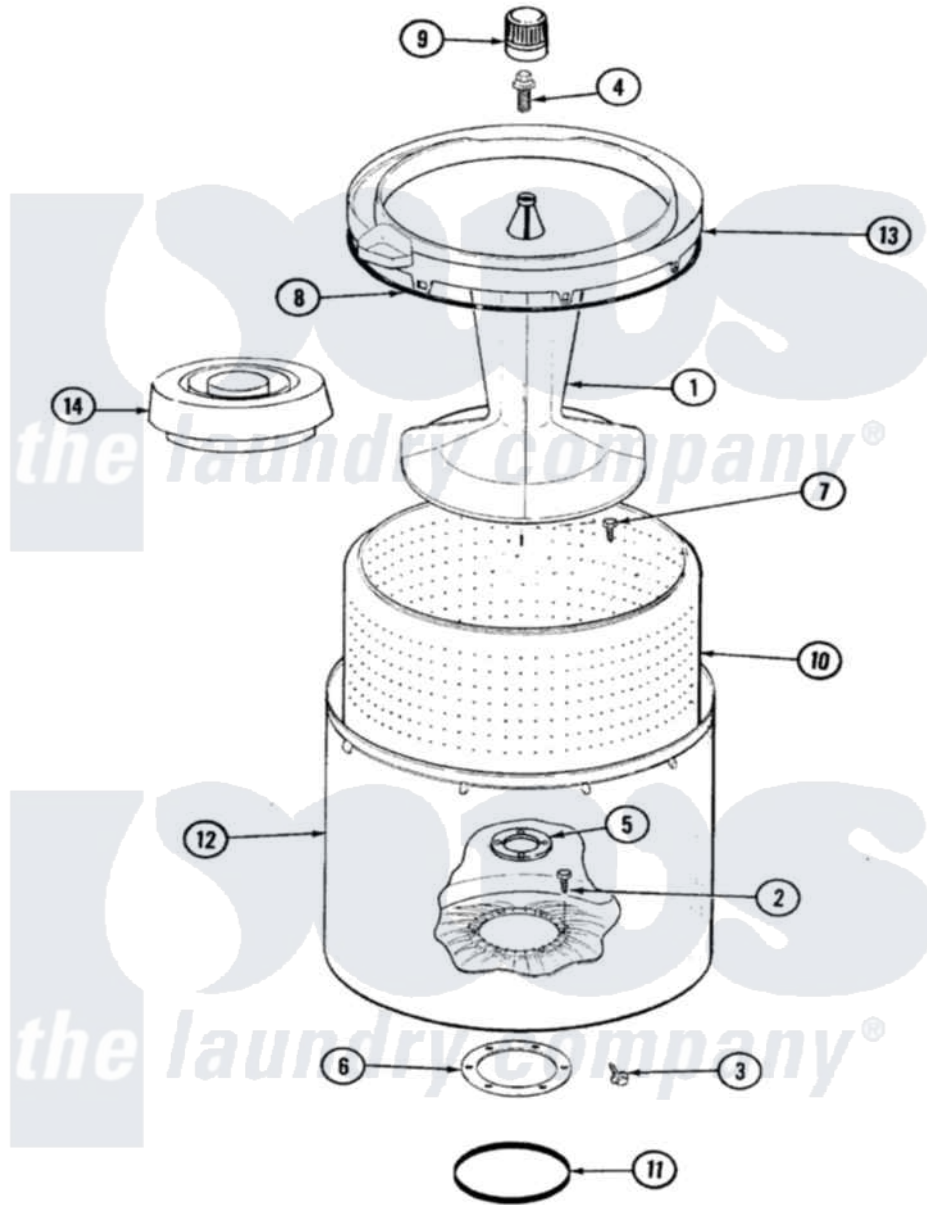

Norge LWN203WC 05 - TUB

Norge Residential Norge LWN203WC Washer Parts Parts Diagram 05 - TUB
 Click on the part number to view part

Item	Original Part Number	Replaced By	Status	Part Description
1	35-3580			Agitator
2	25-7947	21001063		Screw, Shoulder
3	25-7953	22002933		Screw
4	25-7948	W10309247		Screw
5	35-3685			Gasket, Basket To Centerpost
6	35-3686			Gasket, Tub To Housing
7	25-7965	3400504		Screw
8	35-2328			Seal, Tub Top
9	35-2733			Cap, Agitator
10	35-3687		Not Available	BASKET, SPIN
11	35-2978			Seal, Tub/Housing
12	35-3700			Tub Assembly
13	35-3578		Not Available	TOP, TUB
"	35-2262		Not Available	SHIELD, TUB TOP
14	35-2550			Dispenser, Rinse